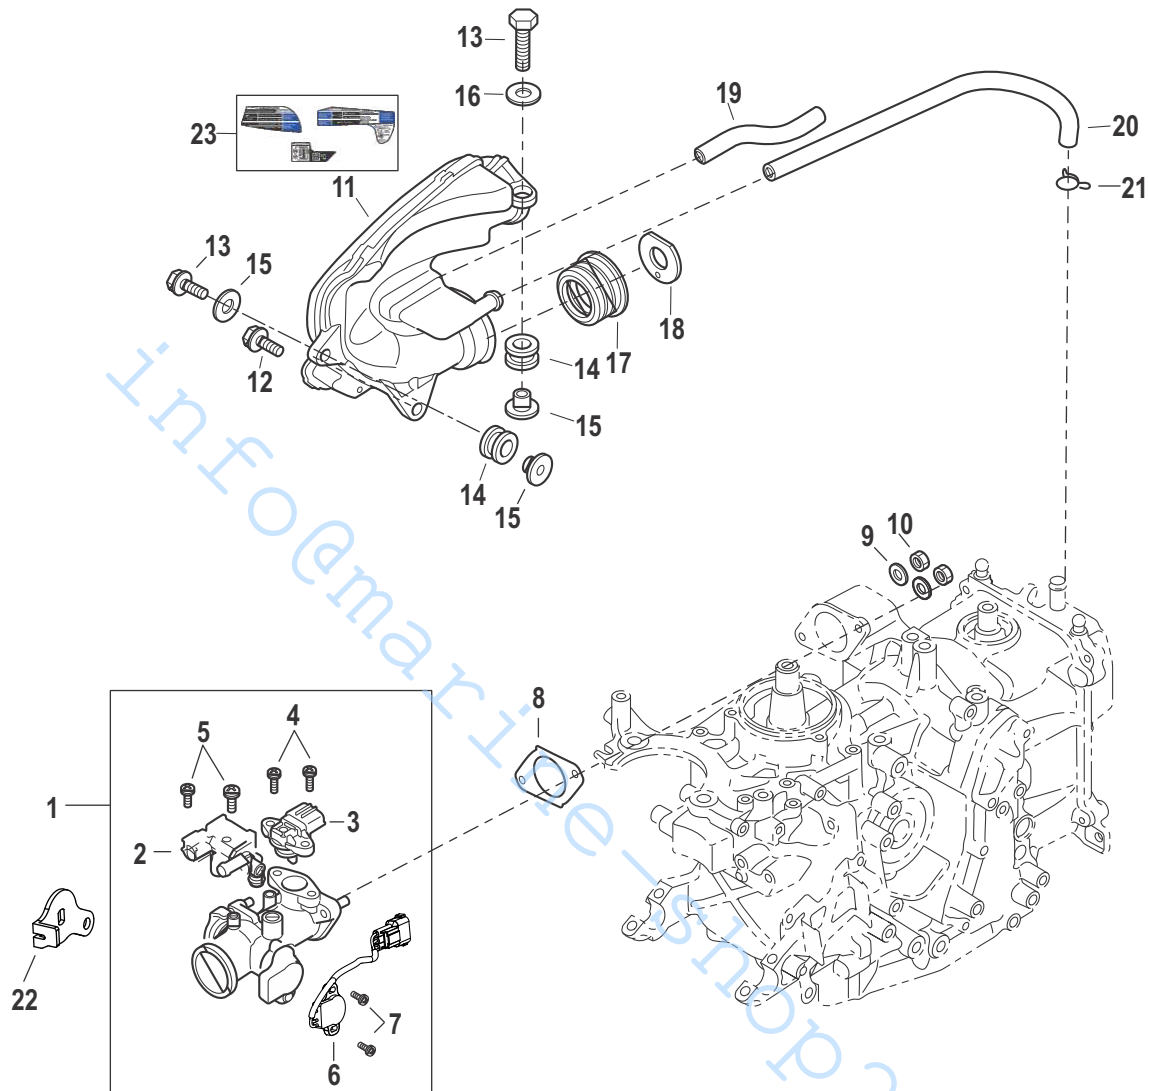

Intake Manifold

64734

Intake Manifold

Ref #	Part Class	Part Number	Description	Comments	Qty	Note
1	0000	8M0134461	THROTTLE BODY ASSEMBLY		1	
2	0023	8M0132241	SOLENOID IAC		1	
3	0000	8M0132303	SENSOR TMAP		1	
4	0010	855544024	BOLT		2	
5	0010	8M0139039	SCREW		2	
6	0054	8M0132180	SENSOR Throttle Position		1	
7	0010	8M0153617	SCREW		2	
8	0027	898101981	GASKET		1	[1]
9	0012	16826	WASHER Stainless Steel		2	
10	0011	400212	NUT (M6) Stainless Steel		2	
11	0000	8M0134462	INTAKE SILENCER ASSEMBLY		1	
12	0010	8M0102279	BOLT		1	
13	0010	8248324	SCREW (M6 x 16)		2	
14	0023	8M0135593	MOUNT Rubber		2	
15	0023	8M0137298	COLLAR		2	
16	0012	953921	WASHER Stainless Steel		2	
17		8M0173453	GASKET Restrictor	9.9 HP Only	1	
17	0027	8M0137301	GASKET		1	
18		8M0173451	RESTRICTOR	9.9 HP Only	1	
18	0000	8M0137303	RESTRICTOR	10 Norway/15 HP Only	1	
19	0032	8M0139041	HOSE		1	
20	0032	8M0136227	HOSE Breather		1	
21	0054	952245	CLAMP		1	
22	0000	8M0137319	STOPPER Throttle Lever		1	
23	0037	8M0137391	DECAL Schedule Maintenance		1	
23	0037	8M0137392	DECAL Schedule Maintenance, SeaPro		1	
23	0037	8M0137393	DECAL Schedule Maintenance, ProKicker		1	
23	0037	8M0137394	DECAL Schedule Maintenance, Japan		1	
-	0027	8M0134438	POWERHEAD GASKET SET		1	

PART NOTES:

[1] - COMPONENT OF ENGINE/POWERHEAD GASKET SET 8M0134438