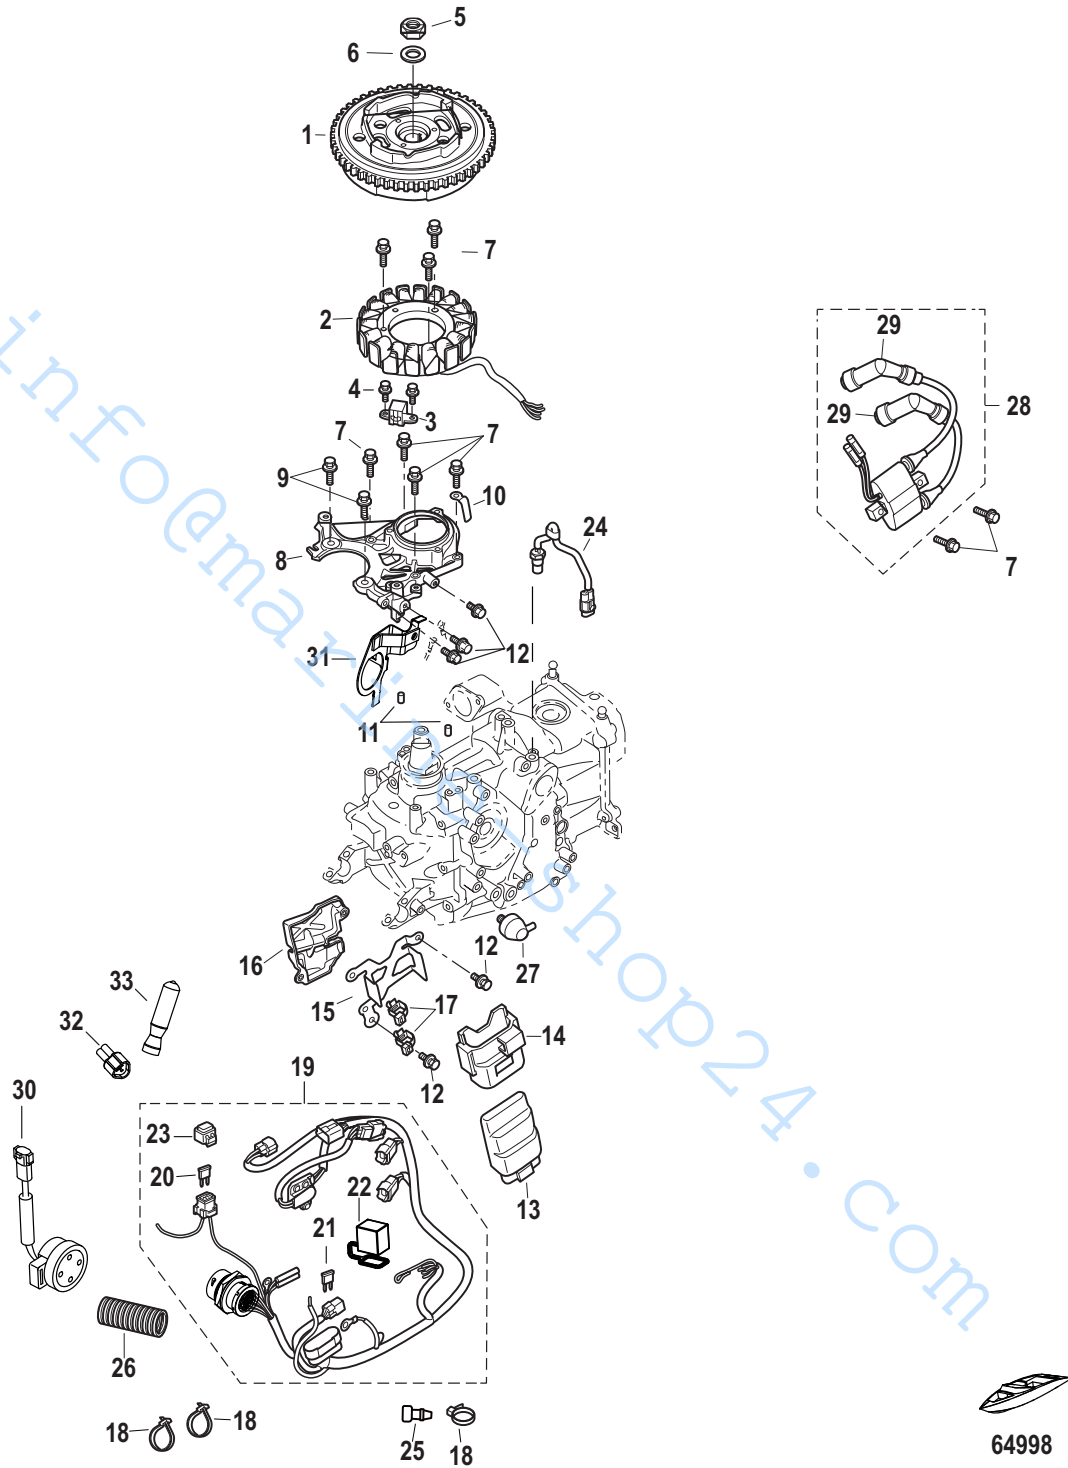

Flywheel, ECU, Wiring Harness

64998

Flywheel, ECU, Wiring Harness

Ref #	Part Class	Part Number	Description	Comments	Qty	Note
1	0200	8M0134469	FLYWHEEL	All Models	1	[1]
2	0000	8M0134470	ALTERNATOR	All Models	1	[2]
3	0000	8M0135822	COIL Pulsar		1	
4	0010	823042067	SCREW		2	
5	0011	851832001	NUT Gold		1	
6	0012	853991002	WASHER		1	
7	0010	823042	BOLT		9	
8	0000	8M0134471	BRACKET Coil		1	
9	0010	823042073	SCREW		2	
10	0054	8M0130961	CLAMP		1	
11	0017	16119	PIN Dowel		2	
12	0010	8230427	BOLT ASSEMBLY (M6 x 12)		5	
13		8M0173455	ECU Engine Control Unit	9.9 HP Prokicker	1	
13	0000	8M0135815	ECU Engine Control Unit	10/15 HP/ 15 HP ProKicker	1	
13	0000	8M0135817	ECU Engine Control Unit	20 HP	1	
13	0000	8M0135819	ECU Engine Control Unit	15 HP SeaPro	1	
13	0000	8M0139796	ECM 15 HP	Japan Models Only	1	
13	0000	8M0139798	ECM 20 HP	Japan Models Only	1	
14	0000	8M0137320	ECU HOLDER		1	
15	0000	8M0137321	PLATE		1	
16	0000	8M0139432	PLATE		1	
17	0054	898101949	CLAMP		2	
18	0054	816311T	TIE STRAP (8.00 Inches)		2	
19	0084	8M0134517	HARNESS ASSEMBLY	Non Power Trim Models	1	[1]
19	0084	8M0134518	HARNESS ASSEMBLY	Power Trim Models	1	[1]
20	0088	853814002	FUSE 20 Ampere		1	
21	0088	853814003	FUSE 15 Ampere		1	
22	0019	8M0137322	PLUG Cable Terminal		1	
23	0025	8M0106928	GROMMET		1	
24	0000	8M0135709	SENSOR Coolant Temperature		1	
25	0019	853994	PLUG		2	
26	0023	879705003	SLEEVE		1	
27	0087	803538	SWITCH ASSEMBLY Oil Pressure		1	
28	0000	8M0134472	IGNITION COIL		1	
29	0085	898101141	BOOT		2	
30	0000	898101134	ALARM		1	
31	0000	8M0137328	BRACKET	14 Pin	1	
32	0019	8M0137325	TERMINAL COVER	Non Power Tilt Electric Start Models Only	1	
33	0019	8M0137324	TERMINAL COVER	Manual Start Models Only	1	
-	0000	8M0137846	ELECTRIC START KIT		1	

PART NOTES:

1. [1] - COMPONENT OF ELECTRIC START KIT 8M0137846
   [2] - COMPONENT OF ELECTRIC START KIT 8M0137846
   COMPONENT OF BATTERY CHARGING KIT 8M0137842