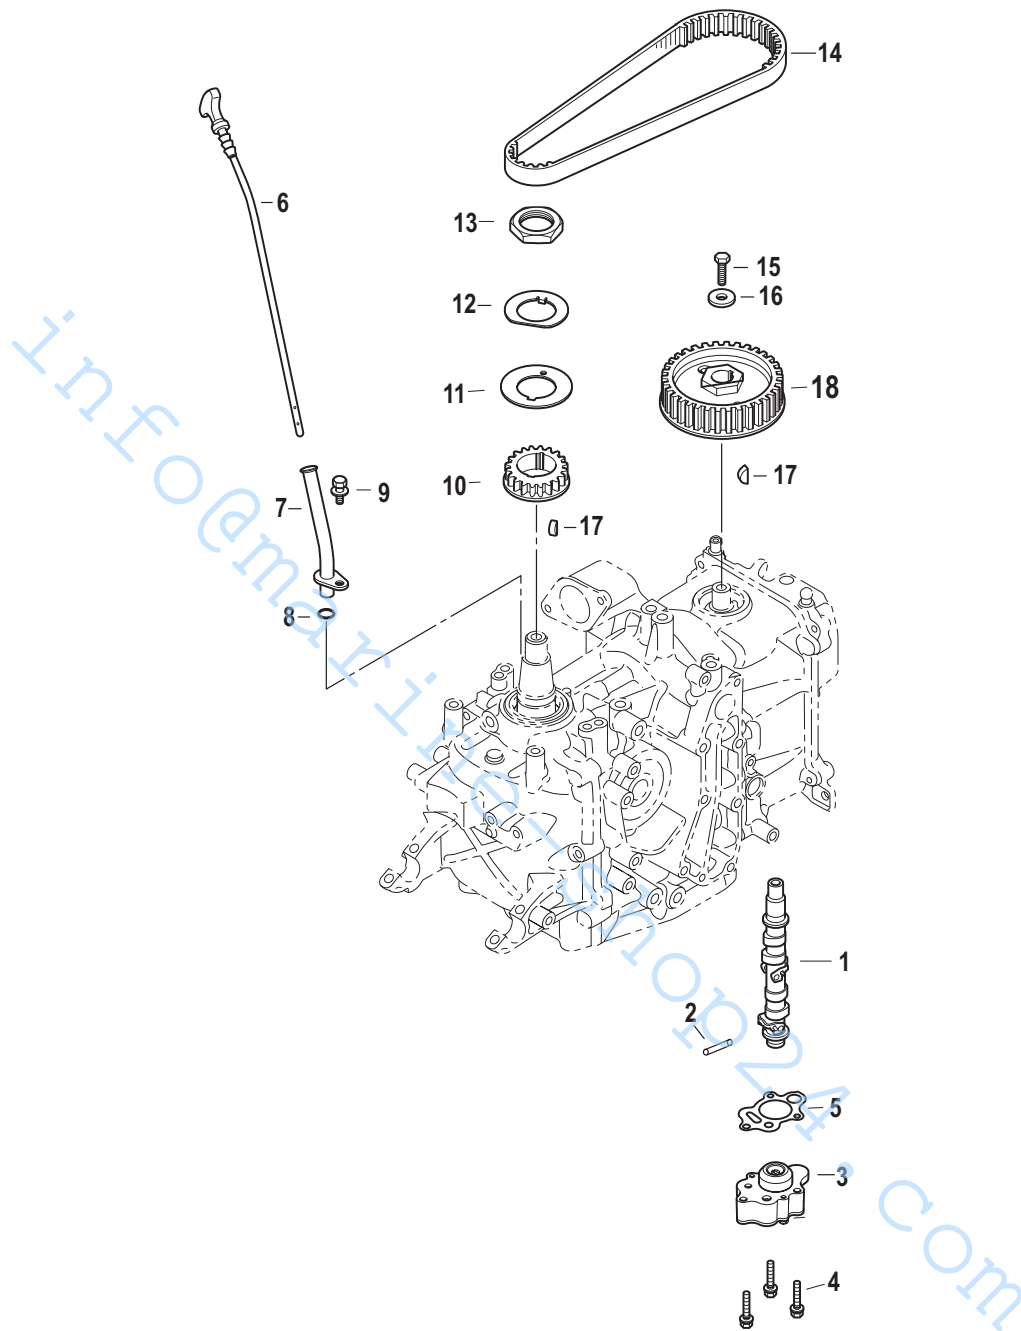

Camshaft and Oil Pump

Camshaft and Oil Pump

Ref #	Part Class	Part Number	Description	Comments	Qty	Note
1	0400	8M0134433	CAMSHAFT		1	[1]
2	0017	95218015	PIN Camshaft		1	[1]
3	0000	8M0134436	OIL PUMP ASSY		1	[1]
4	0010	8M0098606	BOLT		3	[1]
5	0027	8M0135588	GASKET Oil Pump		1	[2]
6	0000	8M0135590	DIPSTICK		1	
7	0000	8M0136228	TUBE Dipstick		1	
8	0025	804840007	O-RING		1	
9	0010	8230427	BOLT ASSEMBLY (M6 x 12)		1	
10	0000	834955T04	PULLEY Drive		1	
11	0000	895119003	GUIDE		1	
12	0013	823032004	LOCKWASHER		1	
13	0011	855679004	NUT		1	
14	0057	8M0135591	BELT Timing		1	
15	0010	803858001	BOLT		1	
16	0012	895118	WASHER		1	
17	0028	95229	KEY		2	
18	0043	834973001	GEAR Driven	PULLEY, Camshaft	1	
-	0027	8M0134438	POWERHEAD GASKET SET		1	
-	0900	8M0140578	CYLINDER HEAD COMPLETE		1	[1]

PART NOTES:

1. [1] - COMPONENT OF CYLINDER HEAD COMPLETE 8M0140578
   [2] - COMPONENT OF ENGINE/POWERHEAD GASKET SET 8M0134438
   COMPONENT OF CYLINDER HEAD COMPLETE 8M0140578