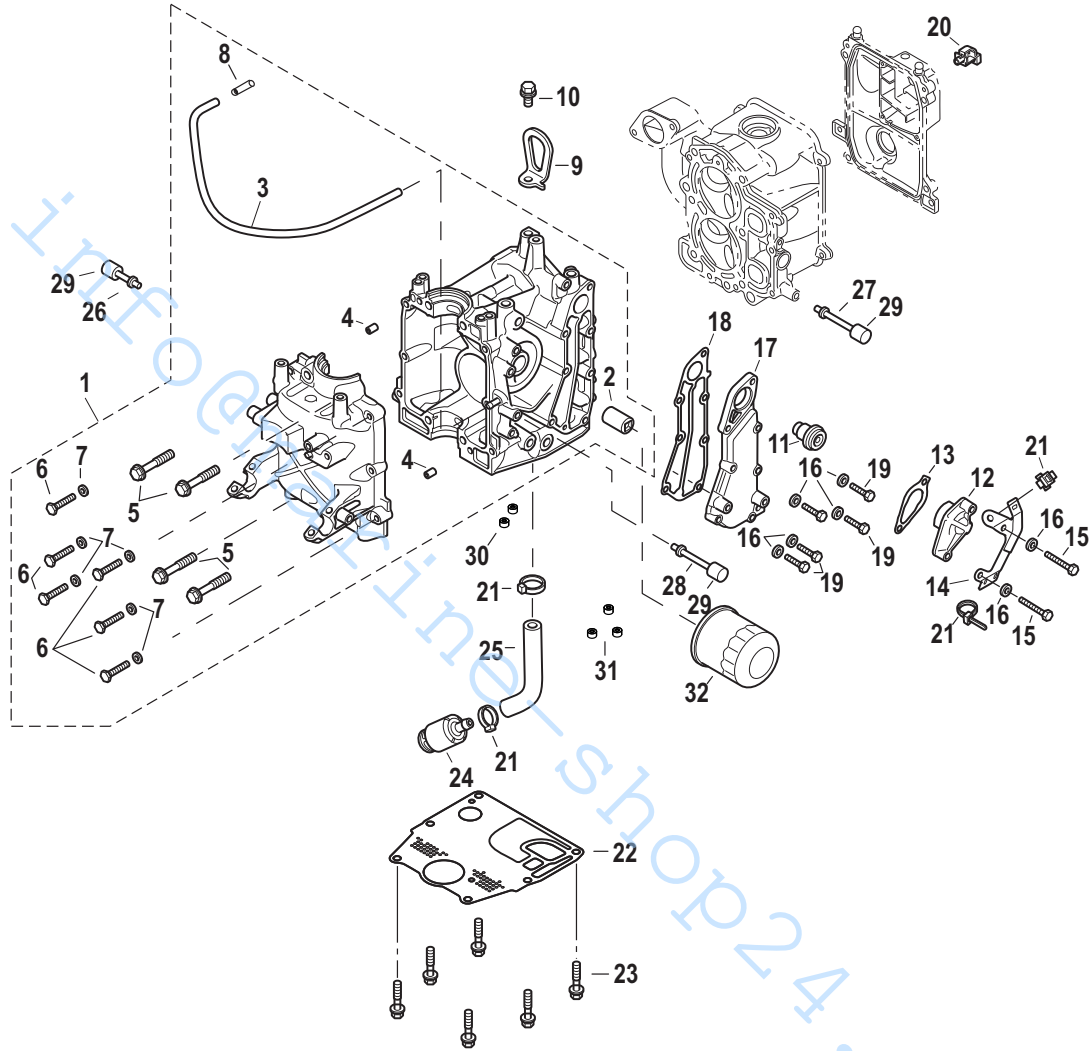

Cylinder Block

Cylinder Block

Ref #	Part Class	Part Number	Description	Comments	Qty	Note
1	0800	8M0134426	CYLINDER BLOCK Bare		1	
2	0010	8M0136162	BOLT Oil Filter		1	
3	0032	879194474	HOSE		1	
4	0017	16119	PIN Dowel		2	[1]
5	0010	855677005	BOLT		4	
6	0010	898103195	BOLT		6	
7	0012	8M0136165	WASHER		6	
8	0022	8M0136164	FITTING Nipple		1	
9	0000	8M0135579	LIFTING EYE		1	
10	0010	8M0098607	BOLT		1	
11	0000	8M0139434	THERMOSTAT		1	
12	0000	8537052	CAP Thermostat		1	
13	0027	853702005	GASKET		1	[2]
14	0000	8M0136166	BRACKET		1	
15	0010	8M0139436	BOLT		2	
16	0012	8M0136165	WASHER		7	
17	0000	8M0134427	COVER Exhaust		1	
18	0027	8M0135580	GASKET Exhaust		1	[2]
19	0010	8M0139438	BOLT		5	
20	0054	898101949	CLAMP		2	
21	0054	816311T	TIE STRAP (8.00 Inches)		3	
22	0027	8M0134519	GASKET Powerhead		1	[2]
23	0010	898103228	BOLT		6	
24	0000	8M0139440	OIL STRAINER ASSEMBLY		1	
25	0032	8M0057116	HOSE		1	
26	0000	8M0141077	COWL SUPPORT		1	
27	0000	8M0139442	COWL SUPPORT		2	
28	0000	8M0139444	COWL SUPPORT		1	
29	0000	8M0137382	COWL SUPPORT Rubber		3	
30	0019	8M0136163	PLUG Taper		4	[1]
31	0019	803593	PLUG		3	
32	0035	822626K03	FILTER ASSEMBLY Oil		1	[3]
-	0061	8M0134425	LONG BLOCK		1	
-	0027	8M0134438	POWERHEAD GASKET SET		1	
-	0900	8M0140578	CYLINDER HEAD COMPLETE		1	

PART NOTES:

1. [1] - COMPONENT OF CYLINDER HEAD COMPLETE 8M0140578
   [2] - COMPONENT OF ENGINE/POWERHEAD GASKET SET 8M0134438
   [3] - Alternate part numbers:
   822626K03MPP
   822626Q03QS