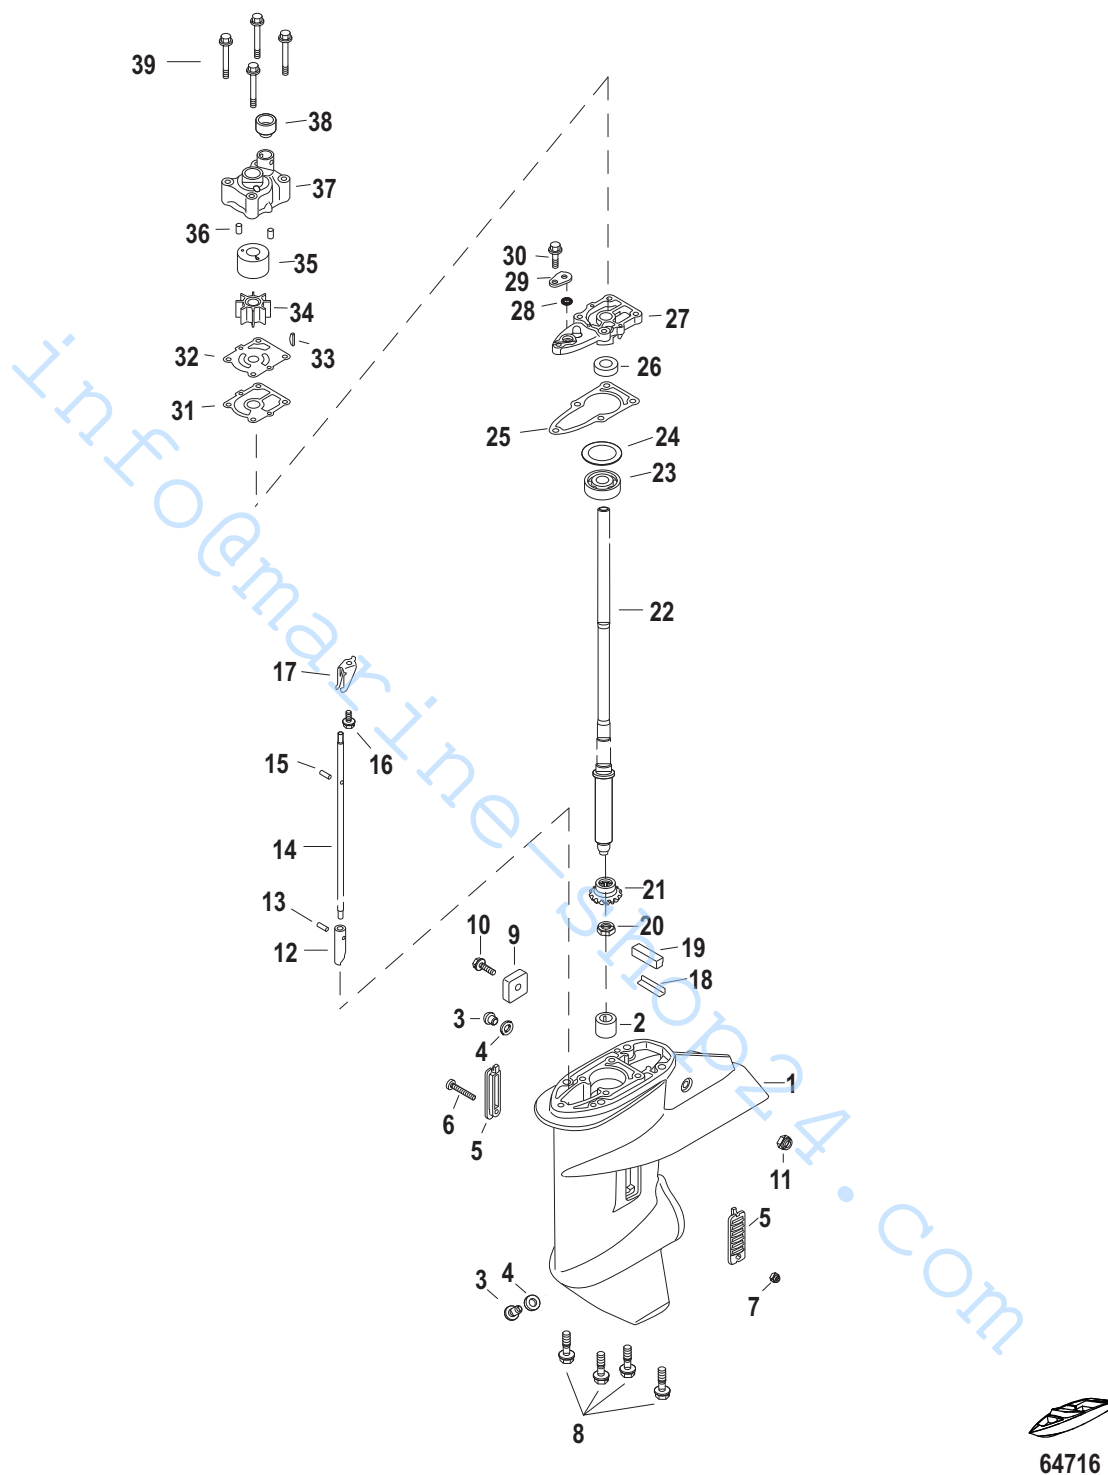

Gear Housing Driveshaft

Gear Housing Driveshaft

Ref #	Part Class	Part Number	Description	Comments	Qty	Note
34	0047	8M0135803	IMPELLER		1	[5]
35	0000	803751	LINER Water Pump	[0R985499] & Below	1	[3]
35	0000	8M0172919	LINER Water Pump	[0R985500] & Up	1	[3]
36	0017	952188	PIN Dowel		2	
37	0000	8M0134492	PUMP CASE Upper	[0R985499] & Below	1	[3]
37	0000	8M0172916	PUMP CASE Upper	[0R985500] & Up	1	[3]
38	0026	8036674	SEAL		1	[2]
39	0010	879194269	BOLT		4	
-	0026	8M0135820	GEARCASE SEAL KIT		1	
-	0046	8M0135821	COMPLETE WATER PUMP KIT Repair		1	
-	0000	8M0137849	WATER PUMP KIT Chrome		1	

PART NOTES:

1. [1] - COMPONENT OF GEARCASE SEAL KIT 8M0135820
2. [2] - COMPONENT OF WATER PUMP REPAIR KIT 8M0135821
   COMPONENT OF GEARCASE SEAL KIT 8M0135820
3. [3] - COMPONENT OF WATER PUMP REPAIR KIT 8M0135821
4. [4] - COMPONENT OF WATER PUMP REPAIR KIT 8M0135821
   COMPONENT OF WATER PUMP REPAIR KIT (CHROME PLATED) 8M0137849
   COMPONENT OF GEARCASE SEAL KIT 8M0135820
5. [5] - COMPONENT OF WATER PUMP REPAIR KIT 8M0135821
   COMPONENT OF WATER PUMP REPAIR KIT (CHROME PLATED) 8M0137849