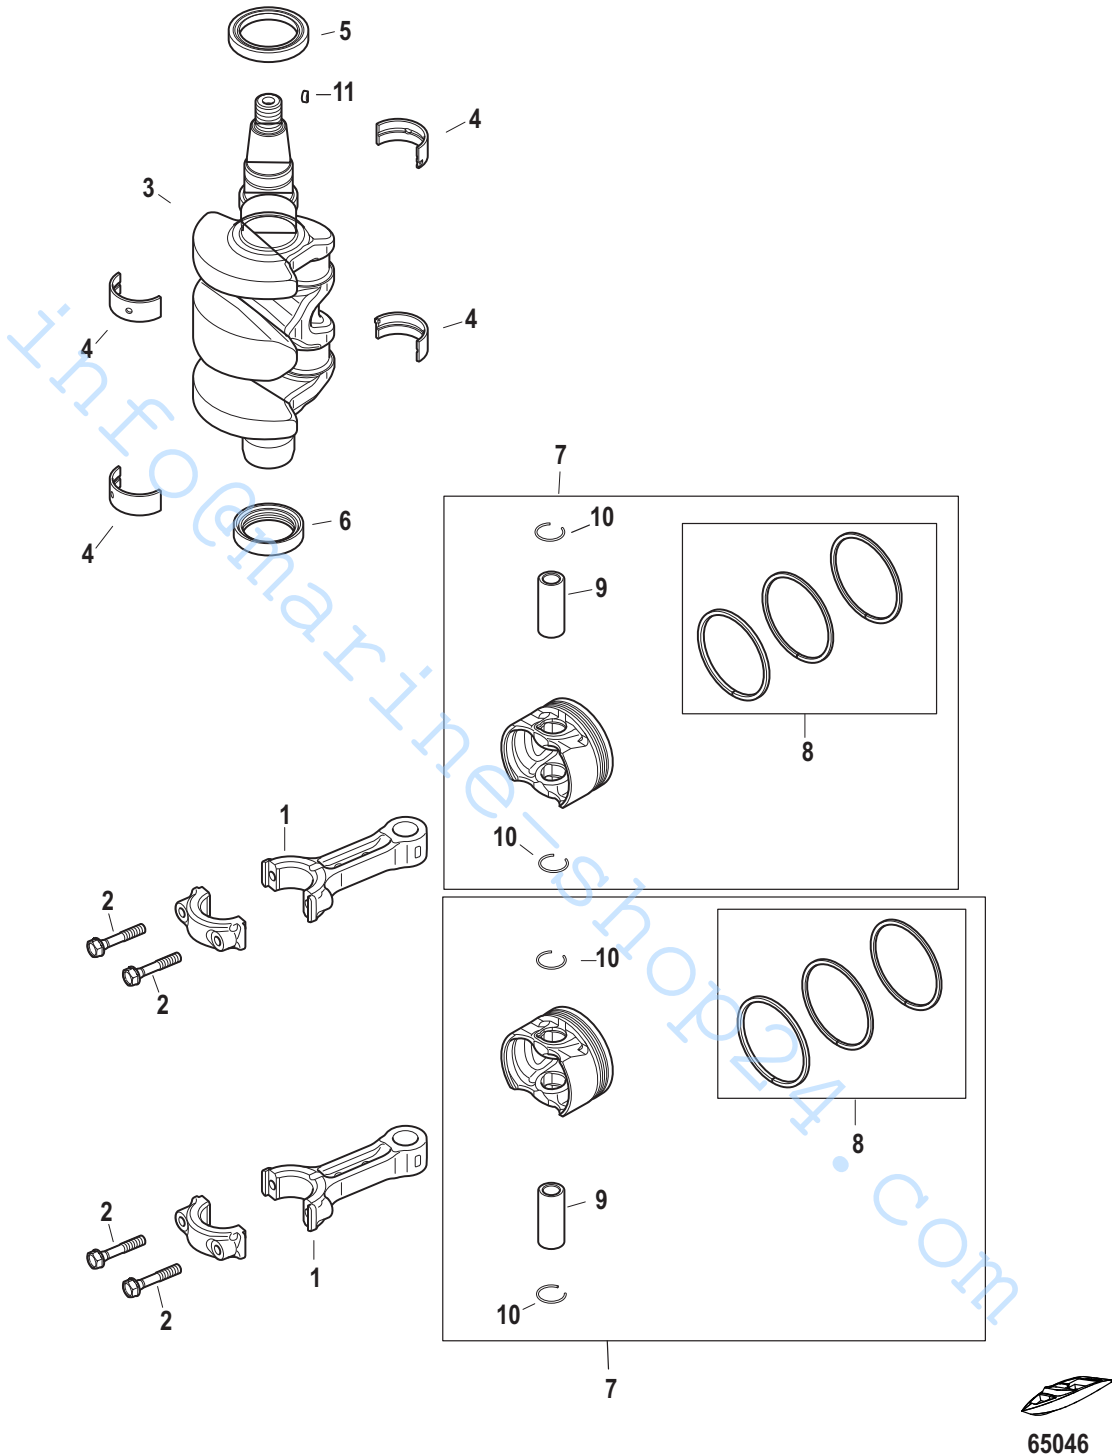

Crankshaft, Pistons and Connecting Rods

Crankshaft, Pistons and Connecting Rods

Ref #	Part Class	Part Number	Description	Comments	Qty	Note
1	0600	8M0134430	CONNECTING ROD ASSEMBLY		2	
2	0010	8M0135582	BOLT Connecting Rod		2	
3	0400	8M0134431	CRANKSHAFT		1	
4	0000	8M0135577	BEARING	Blue	AR	
4	0000	8M0135578	BEARING Thrust	Red	AR	
5	0026	855681005	SEAL Oil	Upper	1	[1]
6	0026	898103114	SEAL Oil	Lower	1	[1]
7	0700	8M0134428	PISTON ASSEMBLY		2	
8	0039	8M0134429	PISTON RING ASSEMBLY		2	
9	0041	8M0135581	PIN Piston		2	
10	0053	160573	E RING		2	
11	0028	825666001	KEY		1	
-	0700	8M0136159	PISTON ASSEMBLY Oversized	(0.5 MM)	2	
-	0039	8M0136161	PISTON RING ASSEMBLY Oversized	(0.5 MM)	2	
-	0027	8M0134438	POWERHEAD GASKET SET		1	

PART NOTES:

[1] - COMPONENT OF ENGINE/POWERHEAD GASKET SET 8M0134438