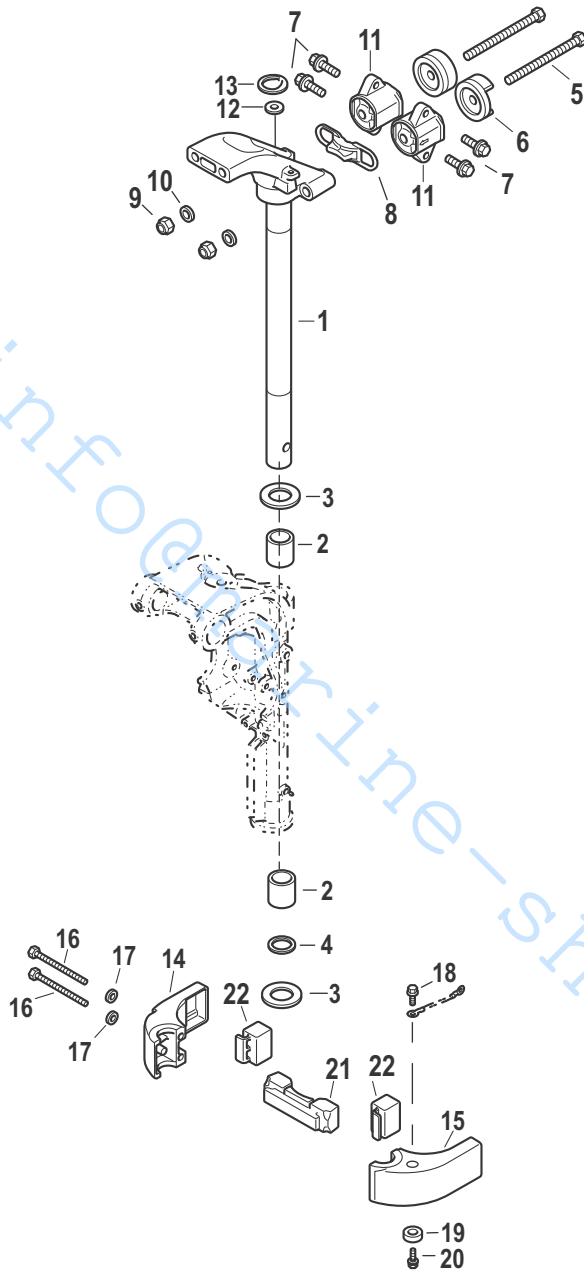

Steering Arm

Steering Arm

Ref #	Part Class	Part Number	Description	Comments	Qty	Note
1	0000	8M0134505	STEERING SHAFT ASSEMBLY Short		1	
1	0000	8M0134506	STEERING SHAFT ASSEMBLY Long and X-Long		1	
2	0023	16336008	BUSHING		2	
3	0000	803774003	THRUST PLATE		2	
4	0025	16109003	O-RING		1	[1]
5	0010	8M0137362	BOLT		2	
6	0000	8M0137364	DAMPER Upper, Short		2	[2]
6	0000	8M0153657	DAMPER Upper, Long and XLong		2	[3]
7	0010	879194273	BOLT		4	
8	0000	8M0137366	DAMPER Upper		1	
9	0011	8M0074788	NUT		2	
10	0012	8M0074789	WASHER		2	
11	0023	8M0137361	RUBBER MOUNT Short		2	[2]
11	0023	8M0153655	RUBBER MOUNT Long and XLong		2	[3]
12	0012	8M0137360	WASHER		1	
13	0053	804027001	C-RING		1	
14	0000	8M0135843	MOUNT BRACKET Starboard		1	
15	0000	8M0135844	MOUNT BRACKET Port		1	
16	0010	8M0094877	SCREW (8 x 85mm)		2	
17	0012	8M0135942	Washer		2	
18	0010	8230427	BOLT ASSEMBLY (M6 x 12)		1	
19	0097	823913Q	ANODE		1	
20	0010	167051	BOLT (M6 x 20)		1	
21	0000	8M0135909	DAMPER Lower		1	
22	0000	8M0135842	RUBBER MOUNT Lower mount		2	
-	0027	8M0134438	POWERHEAD GASKET SET		1	
-	0000	8M0172870	MOUNT ASSEMBLY Engine, Long and XLong		2	[3]
-	0000	8M0172871	MOUNT ASSEMBLY Engine, Short		2	[2]

PART NOTES:

1. [1] - COMPONENT OF ENGINE/POWERHEAD GASKET SET 8M0134438
   [2] - COMPONENT OF MOUNT ASSEMBLY HEAVY DUTY 8M0172871
   [3] - COMPONENT OF MOUNT ASSEMBLY 8M0172870