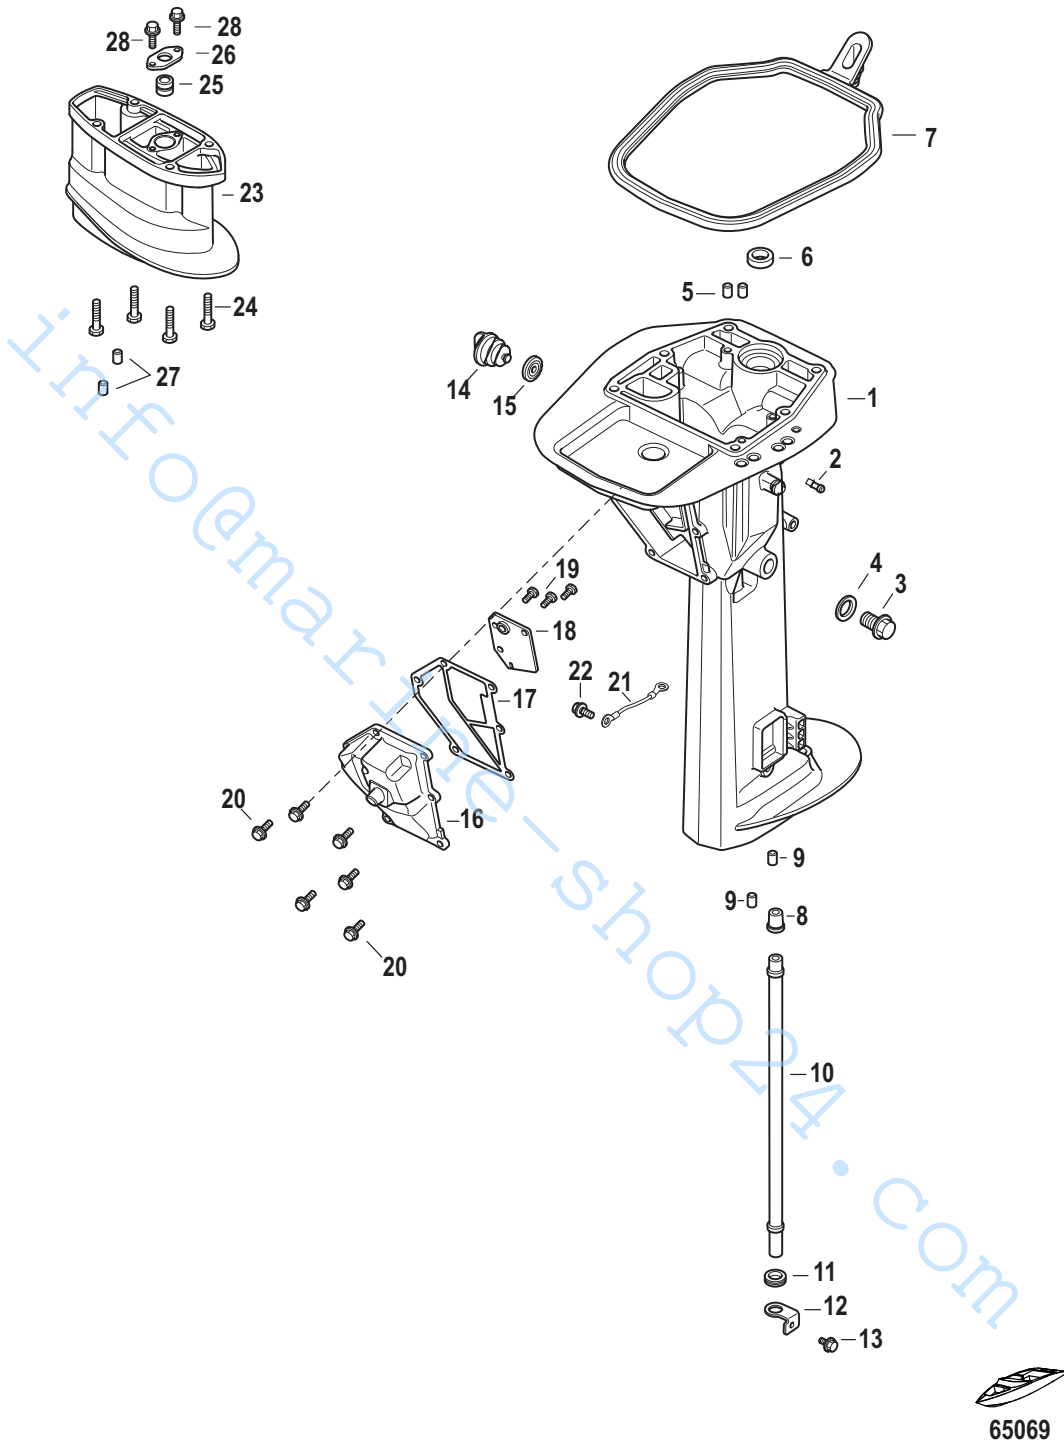

Driveshaft Housing

Driveshaft Housing

Ref #	Part Class	Part Number	Description	Comments	Qty	Note
1	1500	8M0134479	DRIVESHAFT HOUSING ASSEMBLY	Short - Manual	1	
1	1500	8M0134480	DRIVESHAFT HOUSING ASSEMBLY	Long - All Models	1	
1	1500	8M0134481	DRIVESHAFT HOUSING ASSEMBLY	Power Tilt - Short	1	
2	0022	8M0137339	FITTING Nipple		1	
3	0000	8M0111615	DRAIN PLUG BOLT		1	
4	0012	895146	WASHER		1	
5	0017	16119	PIN Dowel		2	
6	0026	8036675	SEAL Oil		1	
7	0000	8M0135799	SEAL Rubber		1	
8	0025	804899002	GROMMET		1	
9	0017	898101330	PIN Dowel		2	
10	0032	8M0135712	TUBE Water, Short		1	
10	0032	8M0135713	TUBE Water, Long		1	
10	0032	8M0135714	TUBE Water, X-Long		1	
11	0025	881305004	GROMMET		1	
12	0000	8M0135783	PLATE Lock		1	
13	0010	8230427	BOLT ASSEMBLY (M6 x 12)		1	
14	0000	8M0135914	FLUSH CONNECTOR		1	
15	0025	8M0137342	SEAL Ring		1	
16	0000	8M0135786	COVER Exhaust		1	
17	0027	8M0135798	GASKET Exhaust, Port		1	
18	0000	8M0135787	PLATE		1	
19	0010	803698002	BOLT		3	
20	0010	8248324	SCREW (M6 x 16)		6	
21	0084	898101090	WIRE Ground	DSH to Mount Bracket	1	
22	0010	8M0088179	BOLT		1	
23	0000	8M0135800	HOUSING Extension		1	
24	0010	8M0137343	BOLT		4	
25	0023	811314006	BUSHING		1	
26	0000	16121001	STOPPER		1	
27	0017	898101330	PIN Dowel		2	
28	0010	8230427	BOLT ASSEMBLY (M6 x 12)		2