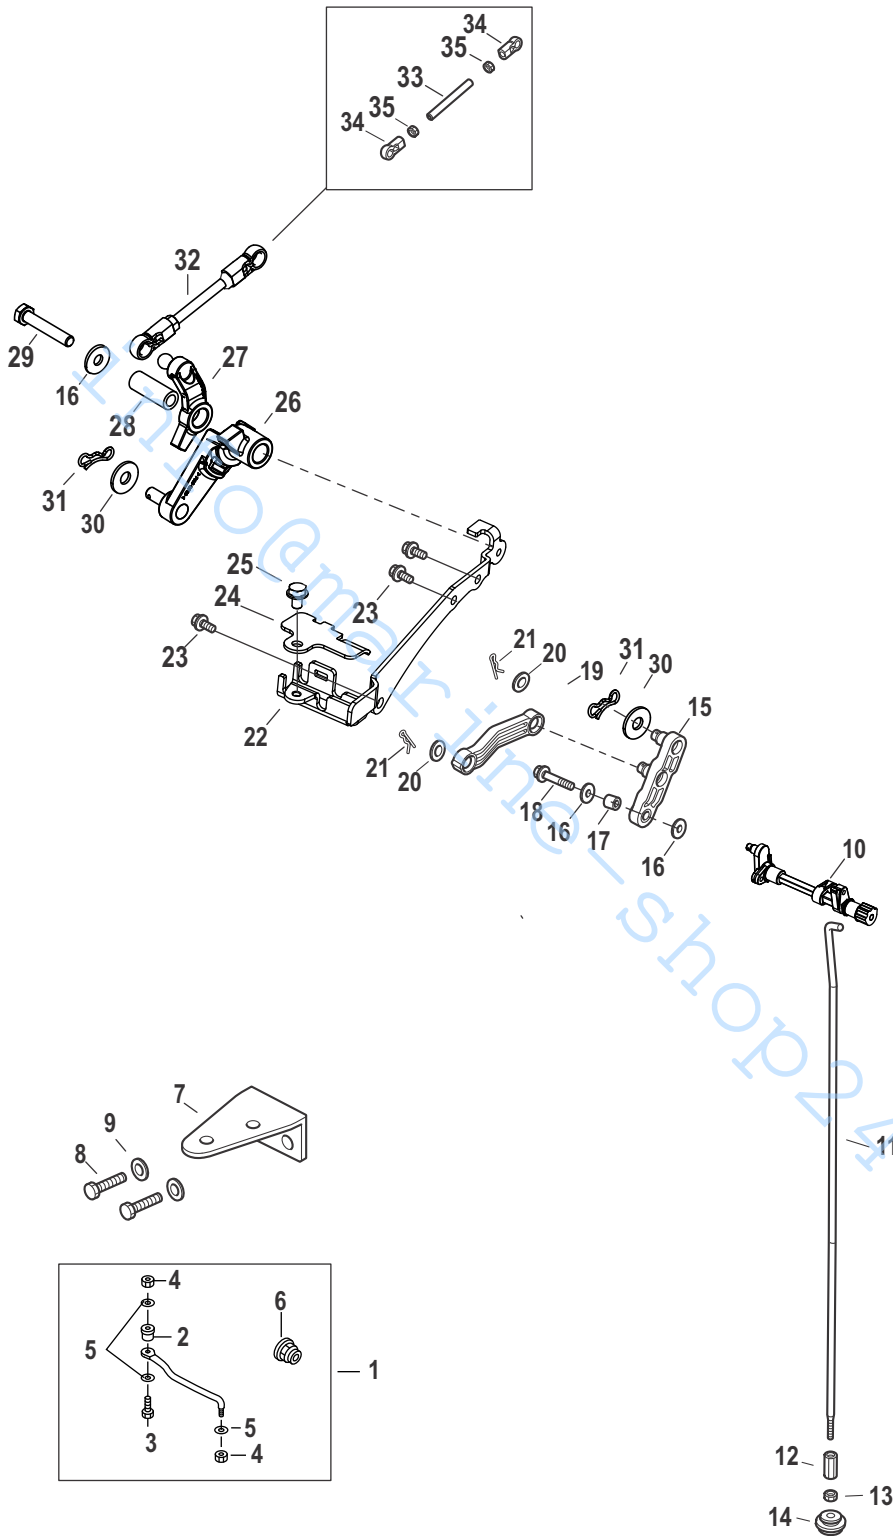

Throttle and Shift Linkage Remote Control

Throttle and Shift Linkage Remote Control

Ref #	Part Class	Part Number	Description	Comments	Qty	Note
1	0000	853824A04	DRAG LINK ASSEMBLY		1	
2		NSS	NOT SOLD SEPARATE	Spacer	1	
3	0010	851866007	BOLT		1	
4	0011	161473	NUT Nylon		2	
5	0012	9539210	WASHER		3	
6	0000	853825	CAP		1	
7	0000	8M0135856	PLATE Steering		1	
8	0010	8M0135857	BOLT		2	
9	0012	879194340	WASHER		2	
10	0000	8M0134501	SHAFT Shift Lever		1	
11	0000	8M0135825	ROD Shift, Short		1	
11	0000	8M0135826	ROD Shift, Long		1	
12	0000	8M0135827	JOINT Shift Rod		1	
13	0011	16081	NUT Stainless Steel		1	
14	0025	8M0137340	GROMMET		1	
15	0000	8M0135911	ARM Shift		1	
16	0012	953921	WASHER Stainless Steel		3	
17	0023	8M0137300	COLLAR		1	
18	0010	4000330	SCREW (M6 x 25)		1	
19	0000	8M0135854	ROD Shift Lever		1	
20	0012	953925	WASHER		2	
21	0018	8150262	COTTER PIN		2	
22	0000	8M0137835	BRACKET Cable		1	
23	0010	8248324	SCREW (M6 x 16)		3	
24	0054	8M0139043	CLIP Cable		1	
25	0010	823042059	BOLT		1	
26	0000	8M0135855	ARM Throttle		1	
27	0000	8M0135912	OPENER Throttle		1	
28	0023	8M0137299	COLLAR		1	
29	0010	4000333	SCREW (M6 x 40)		1	
30	0012	8M0137389	WASHER		2	
31	0054	8M0021224	CLIP Bow-Tie		2	
32	0000	8M0135708	LINK ROD ASSEMBLY		1	
33	0000	8M0137318	ROD Throttle		1	
34	0000	853745	CAP		2	
35	0011	16081	NUT Stainless Steel		2