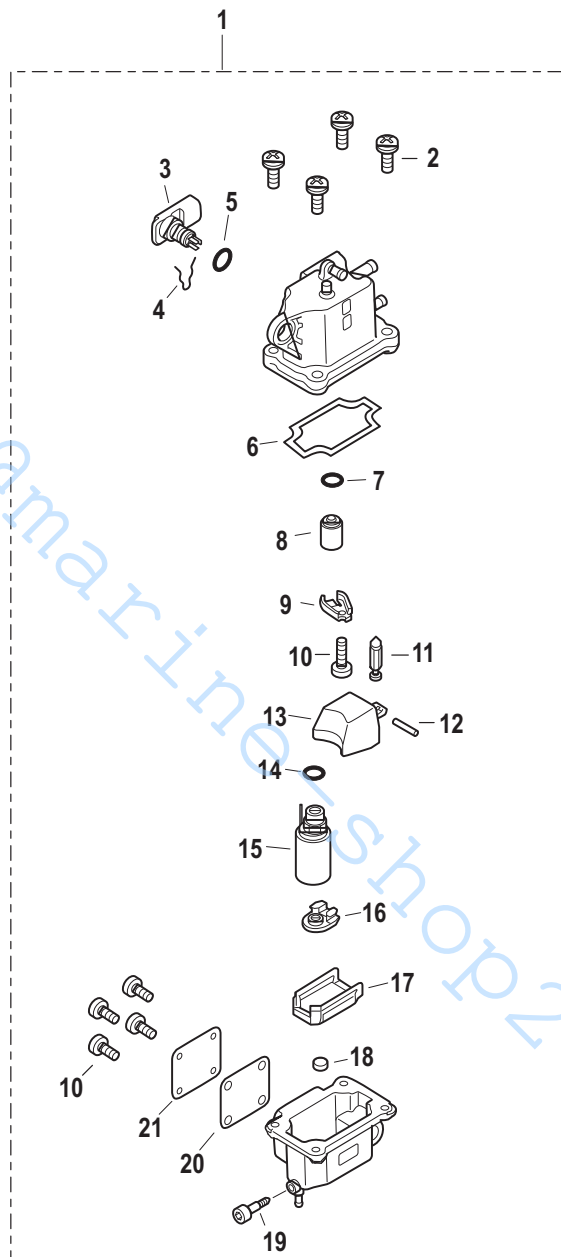

Vapor Separator Components

64735

Vapor Separator Components

Ref #	Part Class	Part Number	Description	Comments	Qty	Note
1	0000	8M0134463	VAPOR SEPERATOR ASSEMBLY		1	
2	0010	8M0137307	SCREW		4	
3	0000	8M0137305	VST CONNECTOR		1	
4	0054	8M0137306	CLIP		1	
5	0025	8M0135607	ORING		1	
6	0027	8M0135597	GASKET		1	
7	0025	8M0135606	ORING		1	
8	0000	8M0134465	FUEL REGULATOR		1	
9	0000	8M0135604	HOLDER		1	
10	0010	855544013	SCREW		5	
11	0000	8M0135598	FLOAT VALVE ASSEMBLY		1	
12	0017	8M0135599	FLOAT ARM PIN		1	
13	0000	8M0135600	FLOAT		1	
14	0025	8M0135605	ORING		1	
15	0000	8M0134464	FUEL FEED PUMP		1	
16	0035	8M0135602	FILTER INLET		1	
17	0000	8M0135603	HOLDER		1	
18	0025	8M0135601	GROMMET		1	
19	0010	8M0135596	SCREW Drain		1	
20	0025	8M0137304	SEAL		1	
21	0000	8M0139152	COVER		1