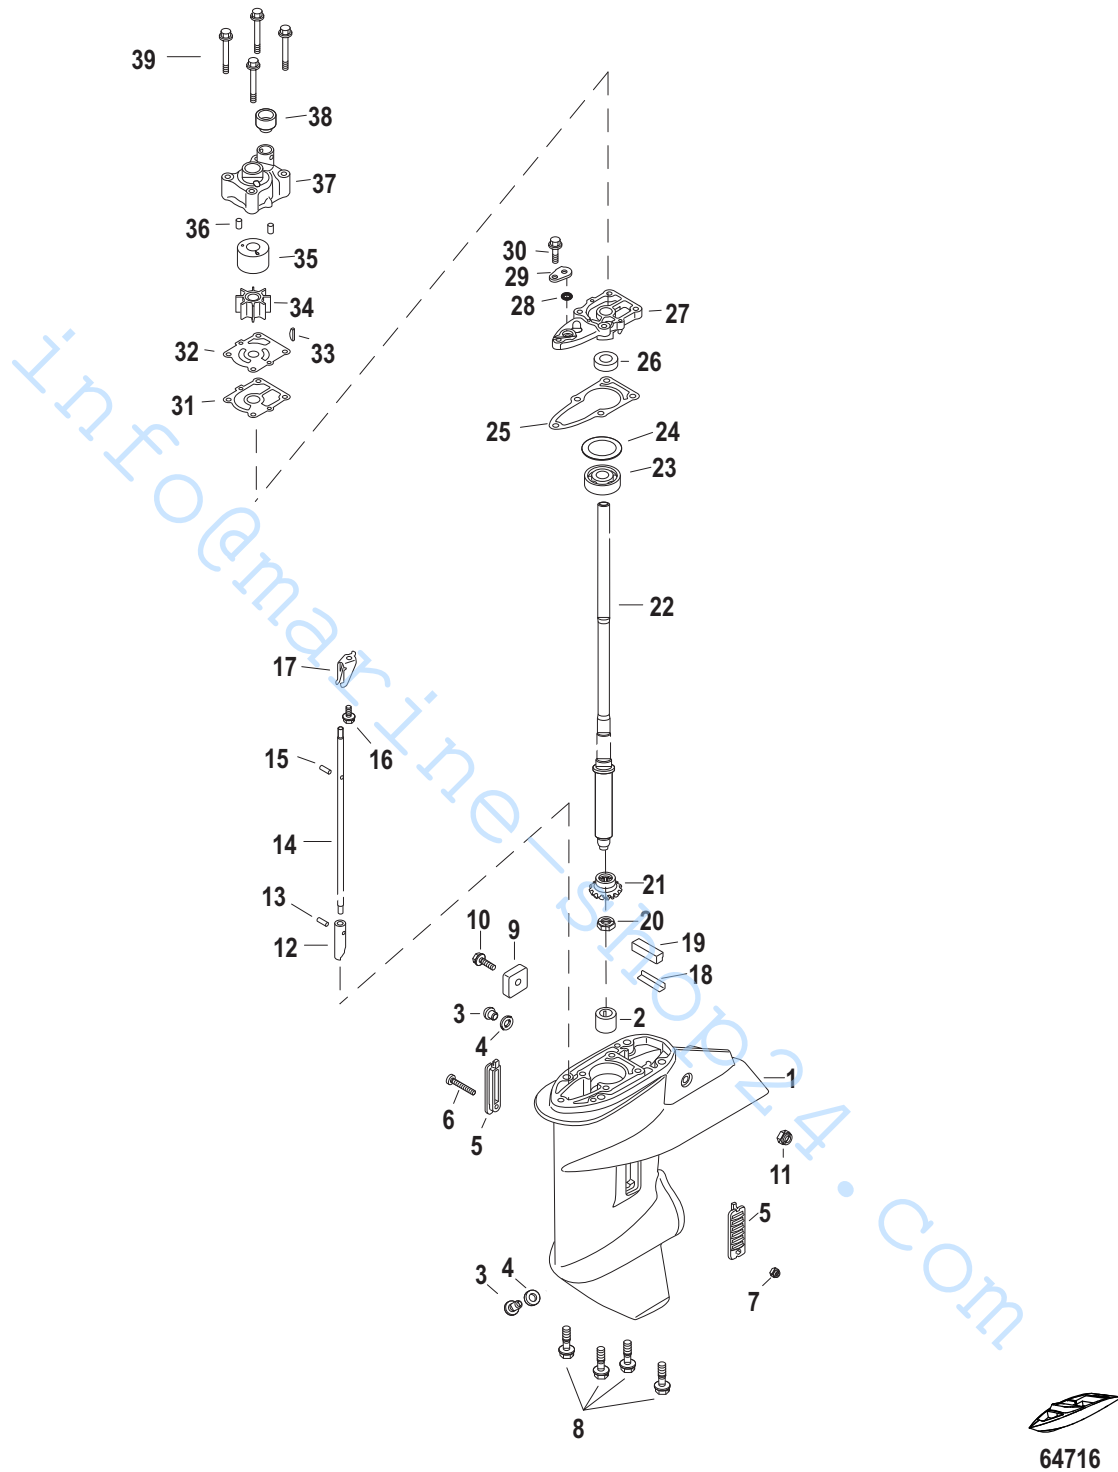

Gear Housing Driveshaft

Gear Housing Driveshaft

Ref #	Part Class	Part Number	Description	Comments	Qty	Note
-	1600	8M0134483	GEAR HOUSING ASSEMBLY Complete, Short		1	
-	1600	8M0134484	GEAR HOUSING ASSEMBLY Complete, Long		1	
-	1600	8M0134485	GEAR HOUSING ASSEMBLY Complete, X-Long		1	
1	1600	8M0135572	GEAR HOUSING Basic		1	
2	0031	898101991	BEARING Needle		1	
3	0022	953683	PLUG		2	
4	0000	8M0082880	SEAL KIT Drain Plug		2	[1]
5	0000	803730002	STRAINER Water		2	
6	0010	17635	SCREW		1	
7	0011	85372210	NUT		1	
8	0010	8M0137343	BOLT		4	
9	0000	8M0137344	ANODE		1	
10	0010	167051	BOLT (M6 x 20)		1	
11	0011	8537227	NUT Nylon		1	
12	0000	8M0090459	CLUTCH CAM		1	
13	0017	16175	PIN		1	
14	0000	8M0175395	SHIFT SHAFT KIT Lower, Short		1	
14	0000	8M0134498	SHIFT SHAFT Lower, Short		1	
14	0000	8M0175395	SHIFT SHAFT KIT Lower, Short		1	
14	0000	8M0134499	SHIFT SHAFT Lower, Long/XLong		1	
15	0017	8M0123271	PIN Spring		1	
16	0010	823042067	SCREW		1	
17	0000	8M0135807	STOPPER		1	
18	0000	8M0135802	PLATE Water Seal		1	[1]
19	0000	8M0135801	SEAL Water		1	[1]
20	0011	85372211	NUT		1	
21	0043	8M0134489	GEAR Pinion		1	
22	0045	8M0134494	DRIVESHAFT SHORT		1	
22	0045	8M0134495	DRIVESHAFT LONG		1	
22	0045	8M0134496	DRIVESHAFT X-LONG		1	
23	0030	8M0134497	BALL BEARING		1	
24	0015	813276001	SHIM (0.1)		AR	
24	0015	813276015	SHIM (0.15)		AR	
24	0015	813276003	SHIM (0.3)		AR	
24	0015	813276005	SHIM (0.5)		AR	
25	0027	8M0135804	GASKET Pump Housing		1	[2]
26	0026	803752	SEAL Oil		1	[2]
27	0000	8M0134493	HOUSING Water Pump		1	[3]
28	0025	8M0137348	O-RING		1	[1]
29	0000	8M0135808	STOPPER		1	
30	0010	823042	BOLT		1	
31	0027	8M0135806	GASKET Guide Plate		1	[4]
32	0000	8M0135805	PLATE Guide		1	[5]
33	0028	8M0137347	KEY		1	[3]

Gear Housing Driveshaft