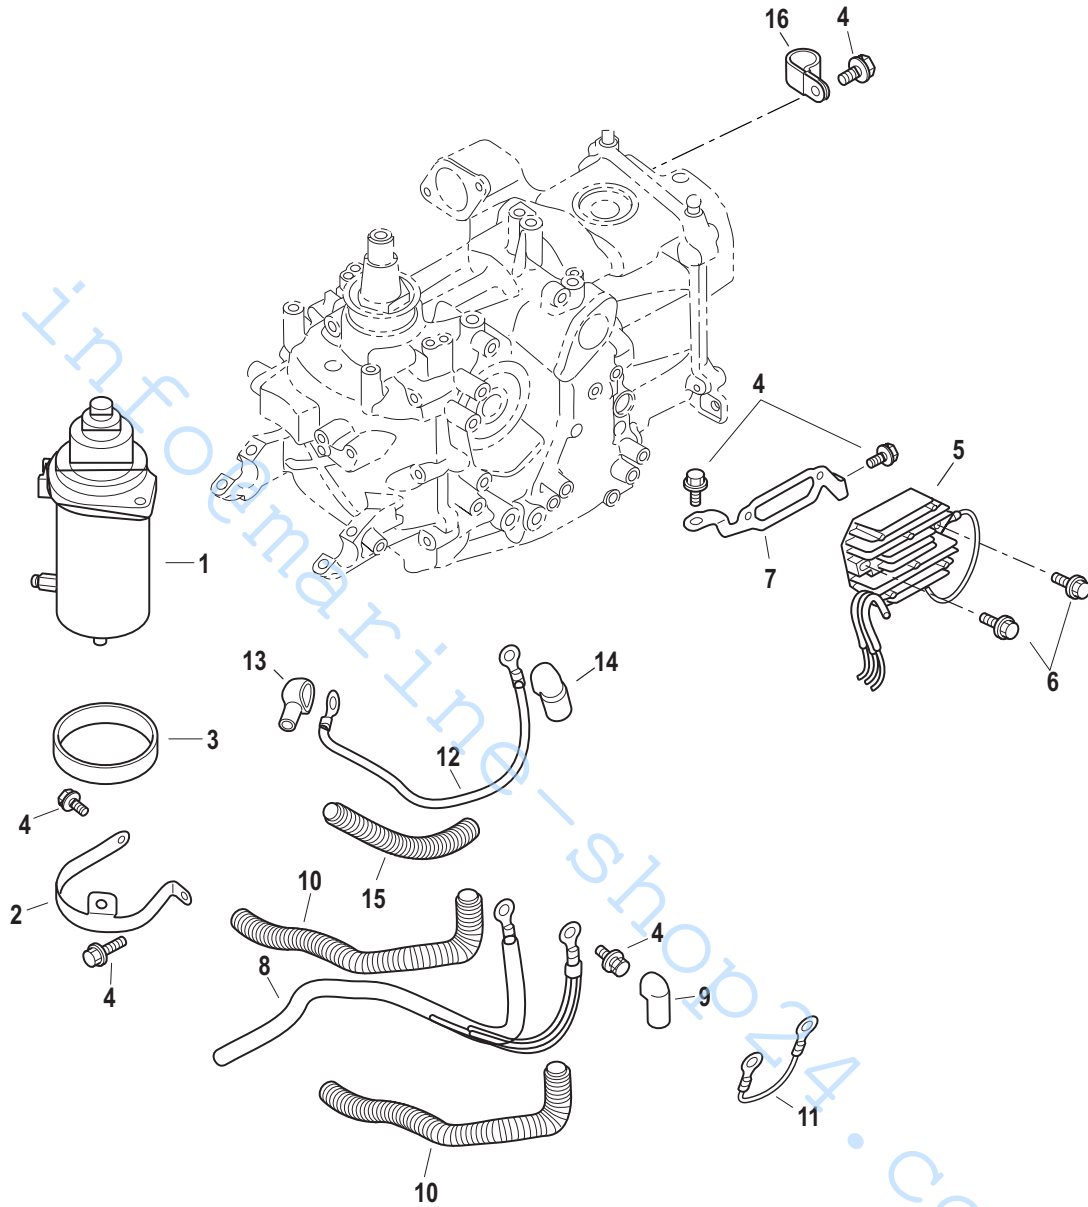

Starter Motor and Rectifier

65017

Starter Motor and Rectifier

Ref #	Part Class	Part Number	Description	Comments	Qty	Note
1	0050	8M0134475	STARTER MOTOR		1	[1]
2	0000	8M0137335	BAND Starter Motor		1	
3	0000	851837	MOUNT Rubber		1	
4	0010	8230427	BOLT ASSEMBLY (M6 x 12)		6	[2]
5	0000	8M0134477	RECTIFIER		1	[2]
6	0010	167051	BOLT (M6 x 20)		2	[2]
7	0000	8M0137336	BRACKET Rectifier		1	[2]
8	0084	8M0134478	BATTERY CABLE		1	
9	0000	853741001	CAP Terminal		1	
10	0032	895108008	SLEEVE Protective		2	[1]
11	0084	853740	GROUND WIRE		1	
12	0084	8M0137337	STARTER CABLE		1	
13	0085	853816003	BOOT Red		1	
14	0085	853816002	BOOT		1	
15	0000	853740018	SLEEVE Protective		1	[1]
16	0054	953951	CLAMP		1	
-	0000	8M0137846	ELECTRIC START KIT		1	
-	0000	8M0137842	BATTERY CHARGING KIT		1	

PART NOTES:

1. [1] - COMPONENT OF ELECTRIC START KIT 8M0137846
   [2] - COMPONENT OF BATTERY CHARGING KIT 8M0137842