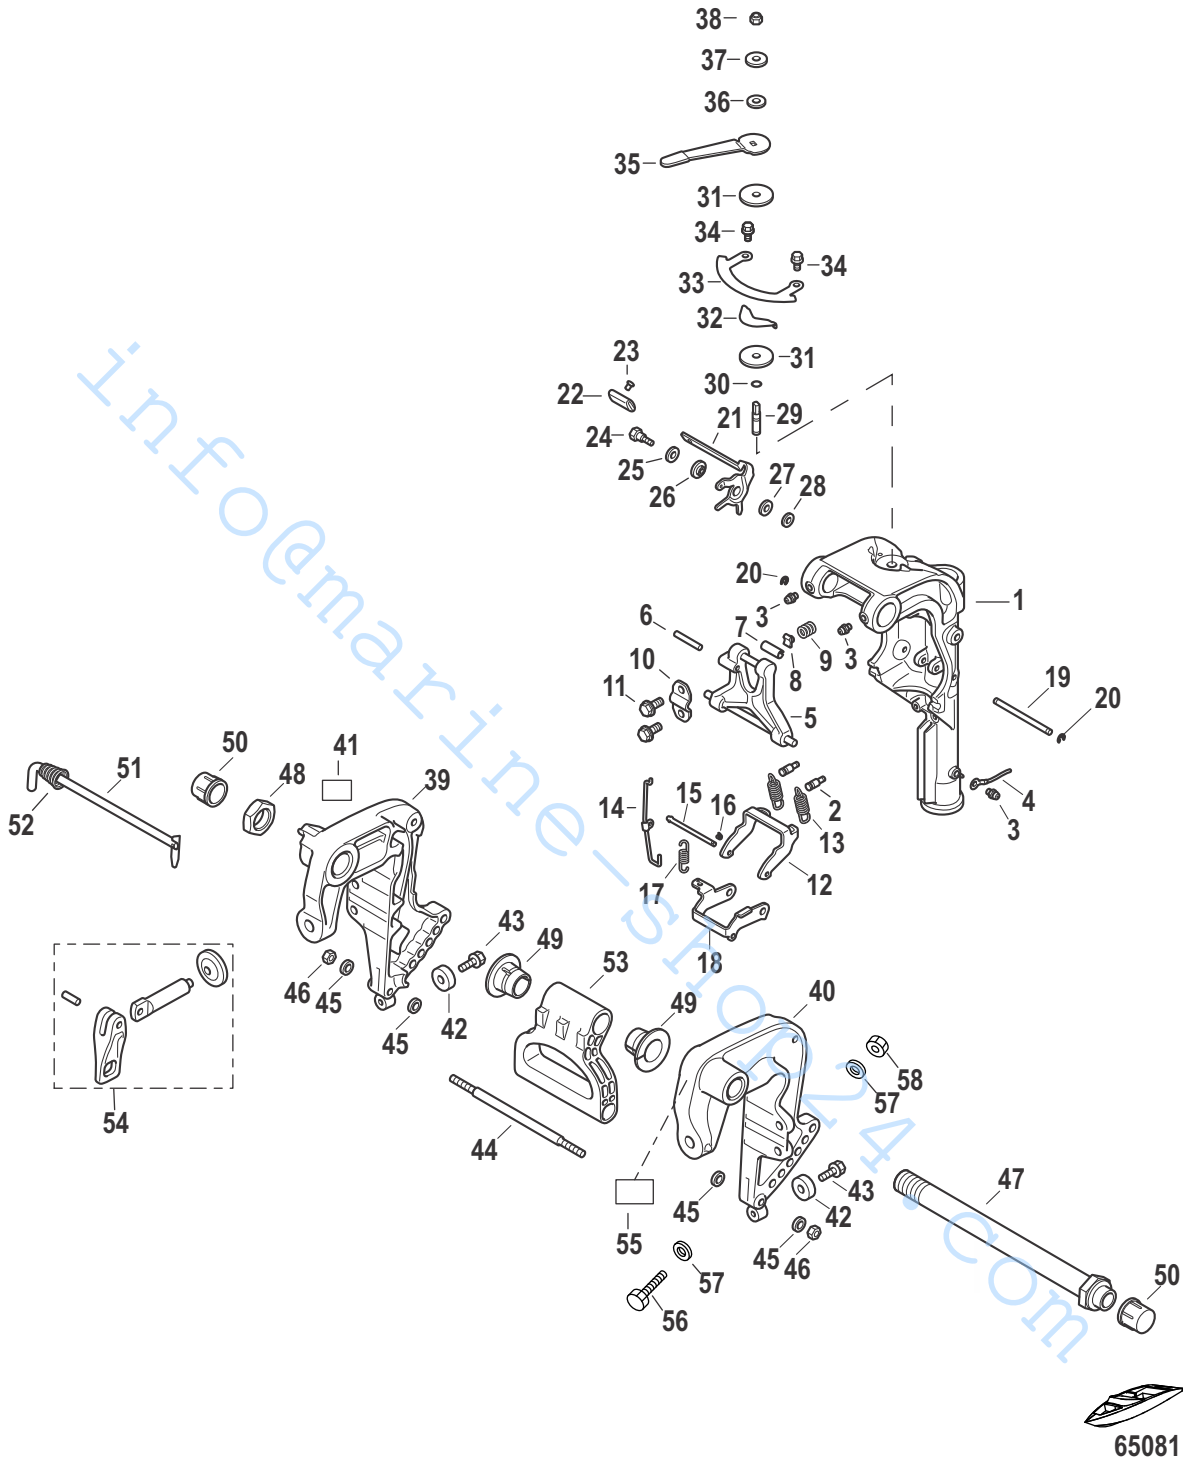

Clamp Brackets/Swivel Bracket Manual Tilt

Clamp Brackets/Swivel Bracket Manual Tilt

Ref #	Part Class	Part Number	Description	Comments	Qty	Note
43	0010	167051	BOLT (M6 x 20)		2	
44	0000	8M0135830	DISTANCE PIECE		1	
45	0012	16826	WASHER Stainless Steel		4	
46	0011	400212	NUT (M6) Stainless Steel		2	
47	0000	898101191	TILT TUBE ASSEMBLY		1	
48	0011	853722029	NUT Nylon		1	
49	0023	8537435	BUSHING		2	
50	0011	85372214	CAP NUT		2	
51	0000	8M0135832	THRUST ROD ASSEMBLY		1	
52	0024	815093003	SPRING		1	
53	0000	815082002	HANDLE Carrying		1	
54	0010	8M0060117	CLAMP SCREW KIT		2	
55	0037	8M0137367	DECAL Secure Engine		1	
56	0010	8M0094877	SCREW (8 x 85mm)		2	
57	0012	16192	WASHER		4	
58	0011	95374	NUT Nylon		2	
-	0027	8M0134438	POWERHEAD GASKET SET		1