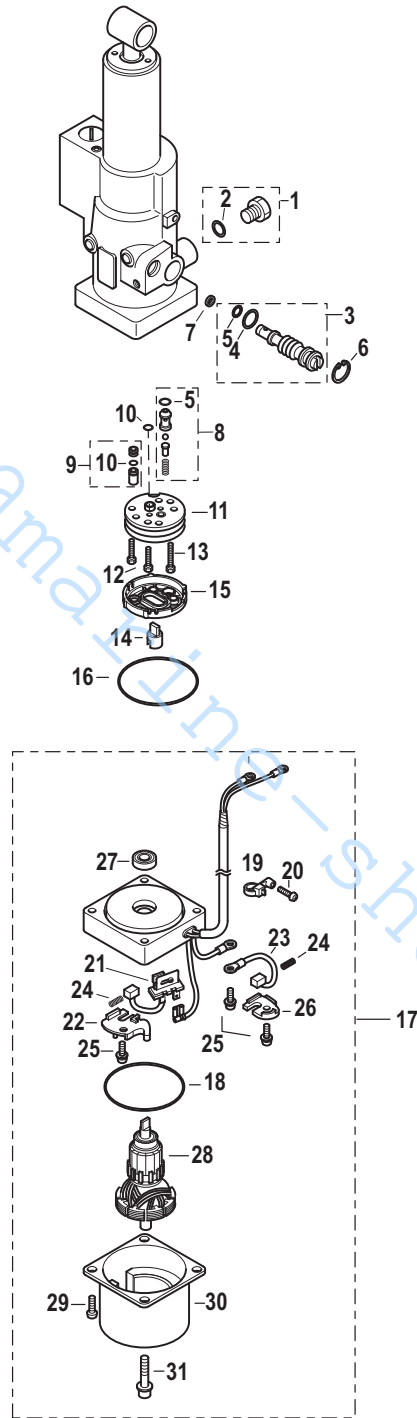

Power Tilt Components

65092

Power Tilt Components

Ref #	Part Class	Part Number	Description	Comments	Qty	Note
-	0000	8M0134507	POWER TILT ASSEMBLY		1	
1	0000	896299A01	CAP ASSEMBLY		1	
2	0025	1613110	O-RING		1	
3	0000	813442A05	MANUAL VALVE ASSEMBLY		1	
4	0025	812641003	O-RING		1	
5	0025	16131013	O-RING		2	
6	0053	804027002	C RING		1	
7	0026	898101245	SEAL		1	
8	0000	827672A06	RELIEF VALVE ASSEMBLY		1	
9	0000	8M0135846	VALVE ASSEMBLY		1	
10	0025	803513009	O-RING		2	
11	0000	827674002	PUMP		1	
12	0010	8518664	BOLT		1	
13	0010	8518663	BOLT		1	
14	0000	851877001	COUPLING		1	
15	0035	851876	FILTER		1	
16	0025	16131011	O-RING		1	
17	0000	8M0134508	MOTOR ASSEMBLY		1	
18	0025	16131012	O-RING		1	
19	0000	69356	TIE STRAP (8.18 Inches)		1	
20	0010	895143004	SCREW		1	
21	0000	95237002	BREAKER		1	
22	0000	895157001	HOLDER Breaker		1	
23	0000	853807003	BRUSH		1	
24	0000	75384002	SPRING Brush		2	
25	0010	823031017	SCREW		3	
26	0000	803838002	HOLDER Brush		1	
27	0026	822891001	SEAL Oil		1	
28	0000	891753T02	ARMATURE ASSEMBLY		1	
29	0010	879194330	SCREW		2	
30	0000	896303T	HOUSING		1	
31	0010	851866010	BOLT		2