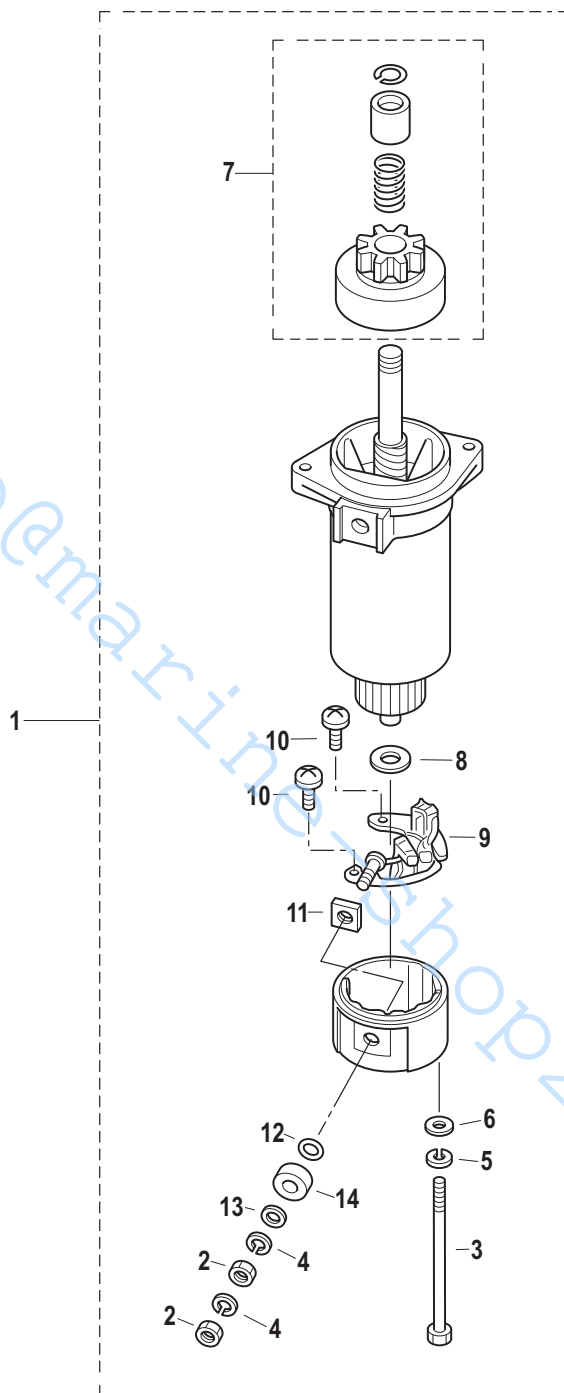

Starter Motor Components

65015

Starter Motor Components

Ref #	Part Class	Part Number	Description	Comments	Qty	Note
1	0050	8M0134475	STARTER MOTOR		1	[1]
2	0011	853722026	NUT		2	
3	0010	8M0137330	BOLT		2	
4	0013	400256	LOCKWASHER (M6)		2	
5	0013	898101181	LOCKWASHER		2	
6	0012	898101215	WASHER		2	
7	0000	8M0135711	PINION ASSEMBLY		1	
8	0012	8M0135543	WASHER		1	
9	0000	8M0135544	HOLDER Brush		1	
10	0010	16821	SCREW		2	
11	0023	8M0135546	BUSHING		1	
12	0025	8M0135547	O-RING		1	
13	0012	16826	WASHER Stainless Steel		1	
14	0023	8M0135545	BUSHING		1	
-	0000	8M0137846	ELECTRIC START KIT		1	

PART NOTES:

[1] - COMPONENT OF ELECTRIC START KIT 8M0137846