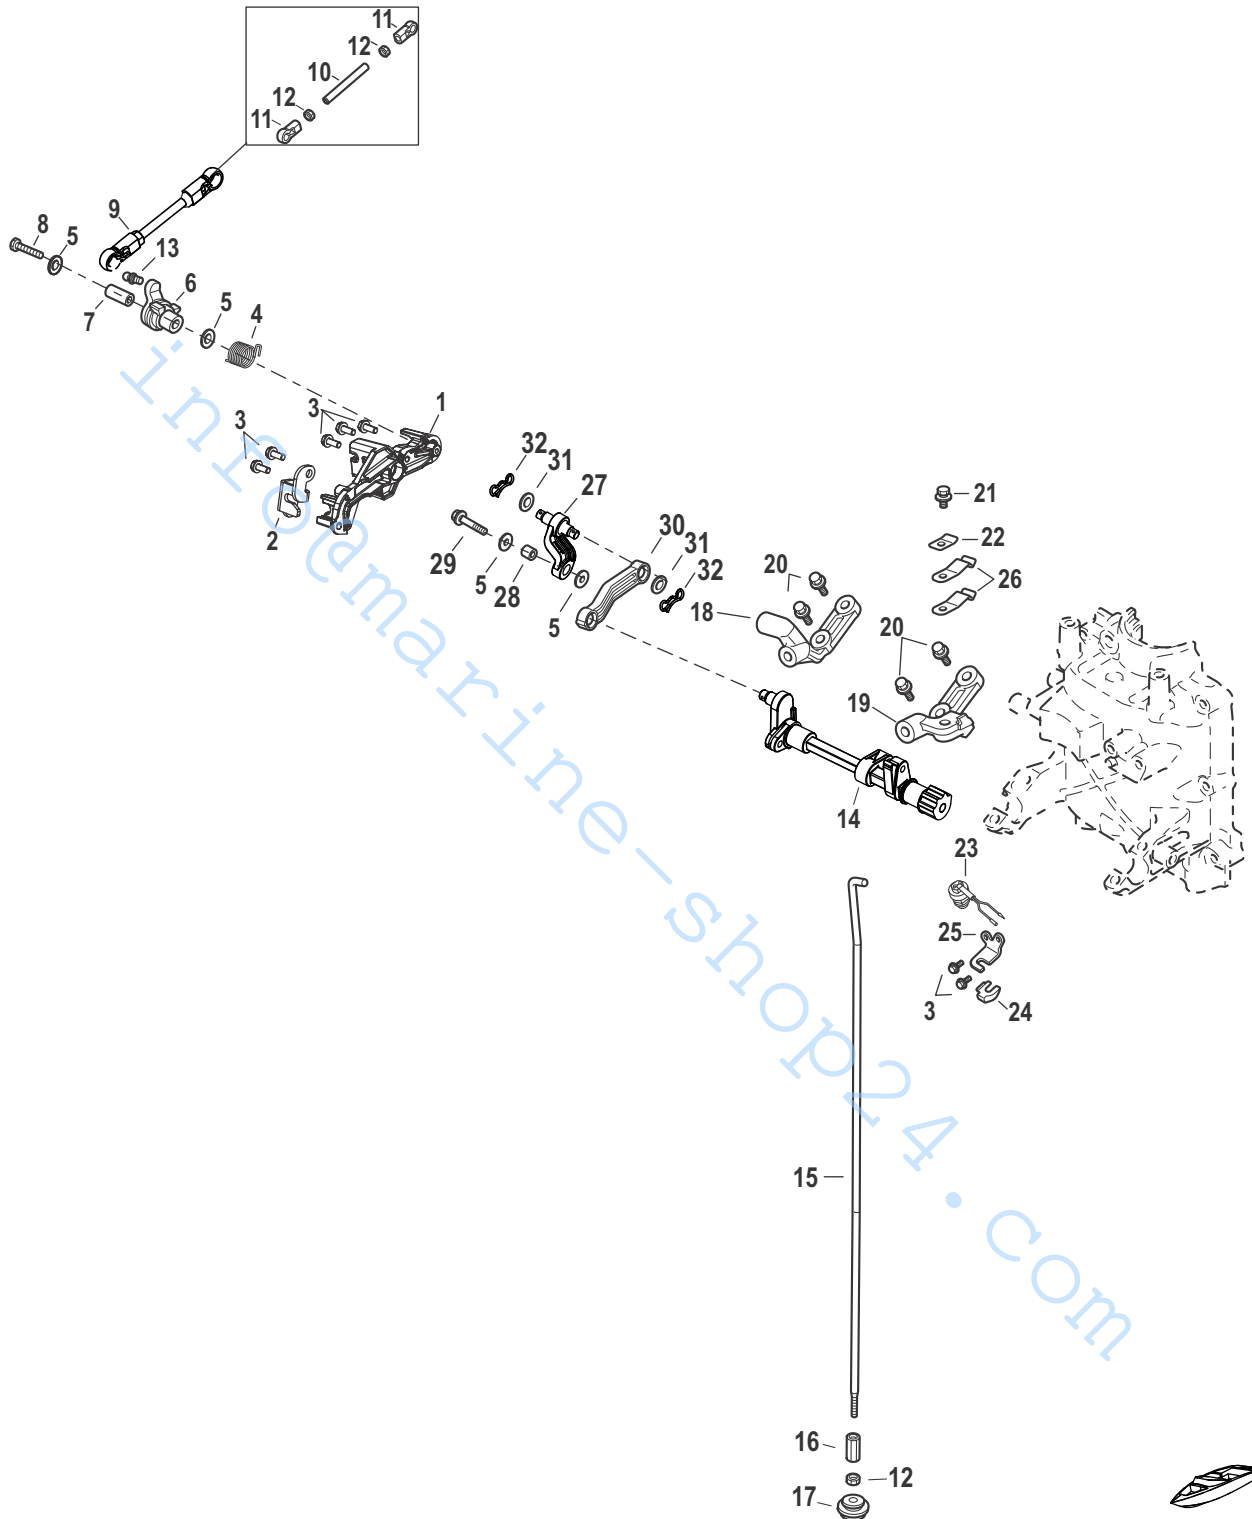

Throttle and Shift Linkage Tiller

Throttle and Shift Linkage Tiller

Ref #	Part Class	Part Number	Description	Comments	Qty	Note
1	0000	8M0137317	BRACKET Throttle Wire		1	
2	0054	8M0140788	CLAMP		1	
3	0010	8248324	SCREW (M6 x 16)		7	
4	0024	8M0137313	SPRING		1	
5	0012	953921	WASHER Stainless Steel		4	
6	0000	8M0135707	THROTTLE DRUM		1	
7	0023	8M0137299	COLLAR		1	
8	0010	4000333	SCREW (M6 x 40)		1	
9	0000	8M0135708	LINK ROD ASSEMBLY		1	
10	0000	8M0137318	ROD Throttle		1	
11	0000	853745	CAP		2	
12	0011	16081	NUT Stainless Steel		3	
13	0000	8M0137312	BALL JOINT		1	
14	0000	8M0134501	SHAFT Shift Lever		1	
15	0000	8M0135825	ROD Shift, Short		1	
15	0000	8M0135826	ROD Shift, Long		1	
16	0000	8M0135827	JOINT Shift Rod		1	
17	0025	8M0137340	GROMMET		1	
18	0000	8M0135811	HOLDER		1	
19	0000	8M0135812	HOLDER		1	
20	0010	167051	BOLT (M6 x 20)		4	
21	0010	8230427	BOLT ASSEMBLY (M6 x 12)		1	
22	0000	8M0135810	STOPPER Shift Lever		1	
23	0087	8M0127937	SWITCH Neutral		1	
24	0000	803841	ACTUATOR		1	
25	0000	8M0135828	BRACKET Neutral Switch		1	
26	0000	8M0135809	STOPPER Shift Lever		2	
27	0000	8M0135813	ARM Shift		1	
28	0023	8M0137300	COLLAR		1	
29	0010	4000330	SCREW (M6 x 25)		1	
30	0000	8M0135854	ROD Shift Lever		1	
31	0012	953925	WASHER		2	
32	0054	8M0021224	CLIP Bow-Tie		2