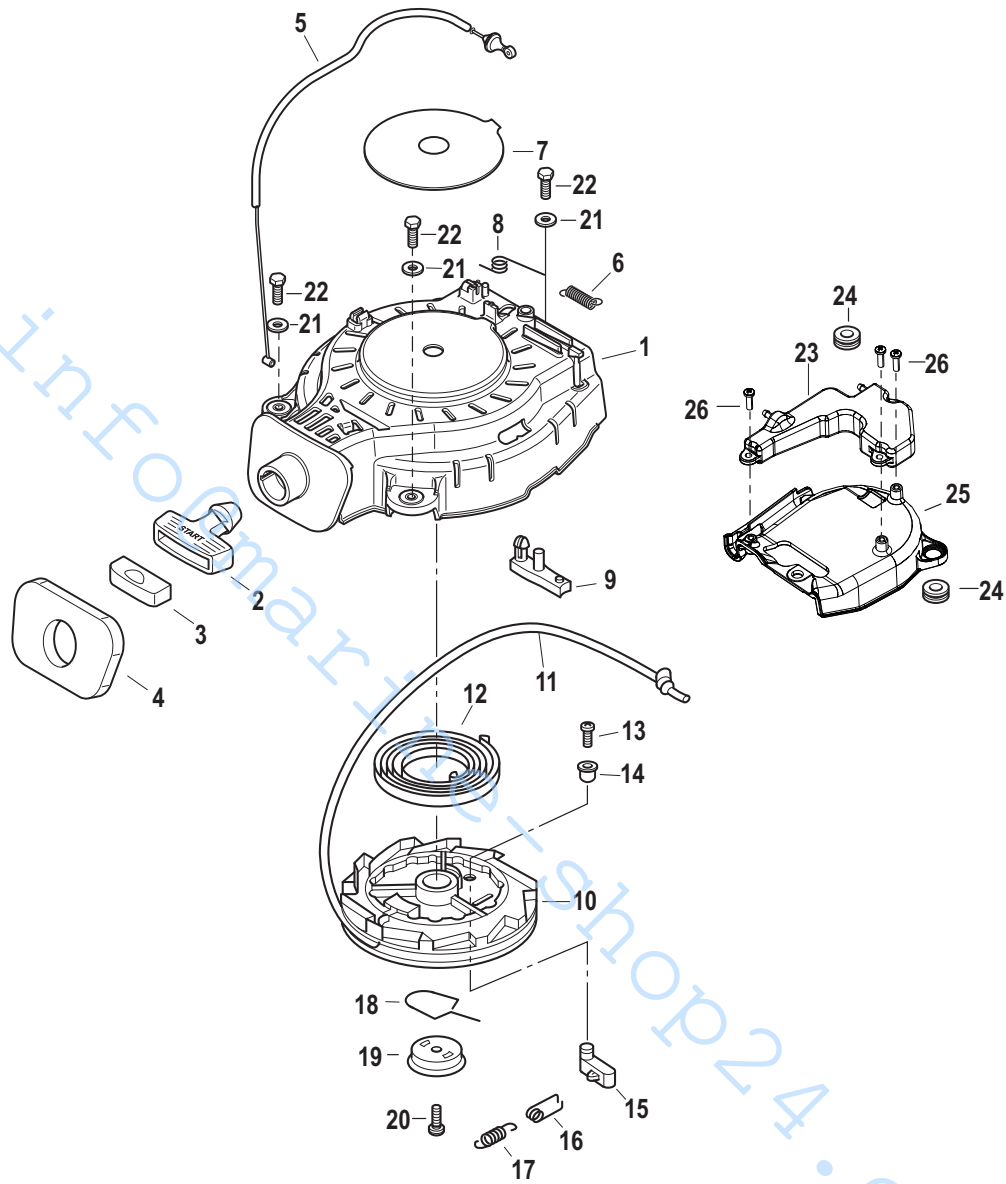

Recoil Starter

Recoil Starter

Ref #	Part Class	Part Number	Description	Comments	Qty	Note
-	0000	8M0134467	RECOIL STARTER ASSEMBLY		1	
1	0000	8M0135913	CASE Starter		1	
2	0000	8M0136189	HANDLE Starter		1	
3	0000	898101325	ANCHOR Rope		1	
4	0000	8M0135611	SEAL Starter		1	
5	0084	8M0135610	LOCK WIRE Starter		1	
6	0024	898101185	SPRING		1	
7	0037	8M0137310	DECAL Caution		1	
7	0037	8M0137311	DECAL Caution	EU Models	1	
8	0024	812645008	SPRING		1	
9	0000	804031002	LOCK Starter		1	
10	0000	898103118	REEL		1	
11	0050	8M0110715	ROPE Starter		1	
12	0024	804024008	SPRING Starter		1	
13	0010	898103121	SCREW Tapping		1	
14	0023	898103120	BUSHING		1	
15	0000	898103119	RATCHET		1	
16	0000	898101148	GUIDE Ratchet		1	
17	0024	8M0135608	SPRING Return		1	
18	0024	8M0135609	SPRING Friction		1	
19	0000	812638002	PLATE Friction		1	
20	0010	8M0139430	SCREW		1	
21	0012	953921	WASHER Stainless Steel		3	
22	0010	8M0137309	BOLT		3	
23	0000	8M0139800	AIR VENT ASSEMBLY		1	
24	0025	881305002	GROMMET		2	
25	0000	8M0134468	COVER Belt		1	
26	0010	8M0139802	SCREW Tapping		3