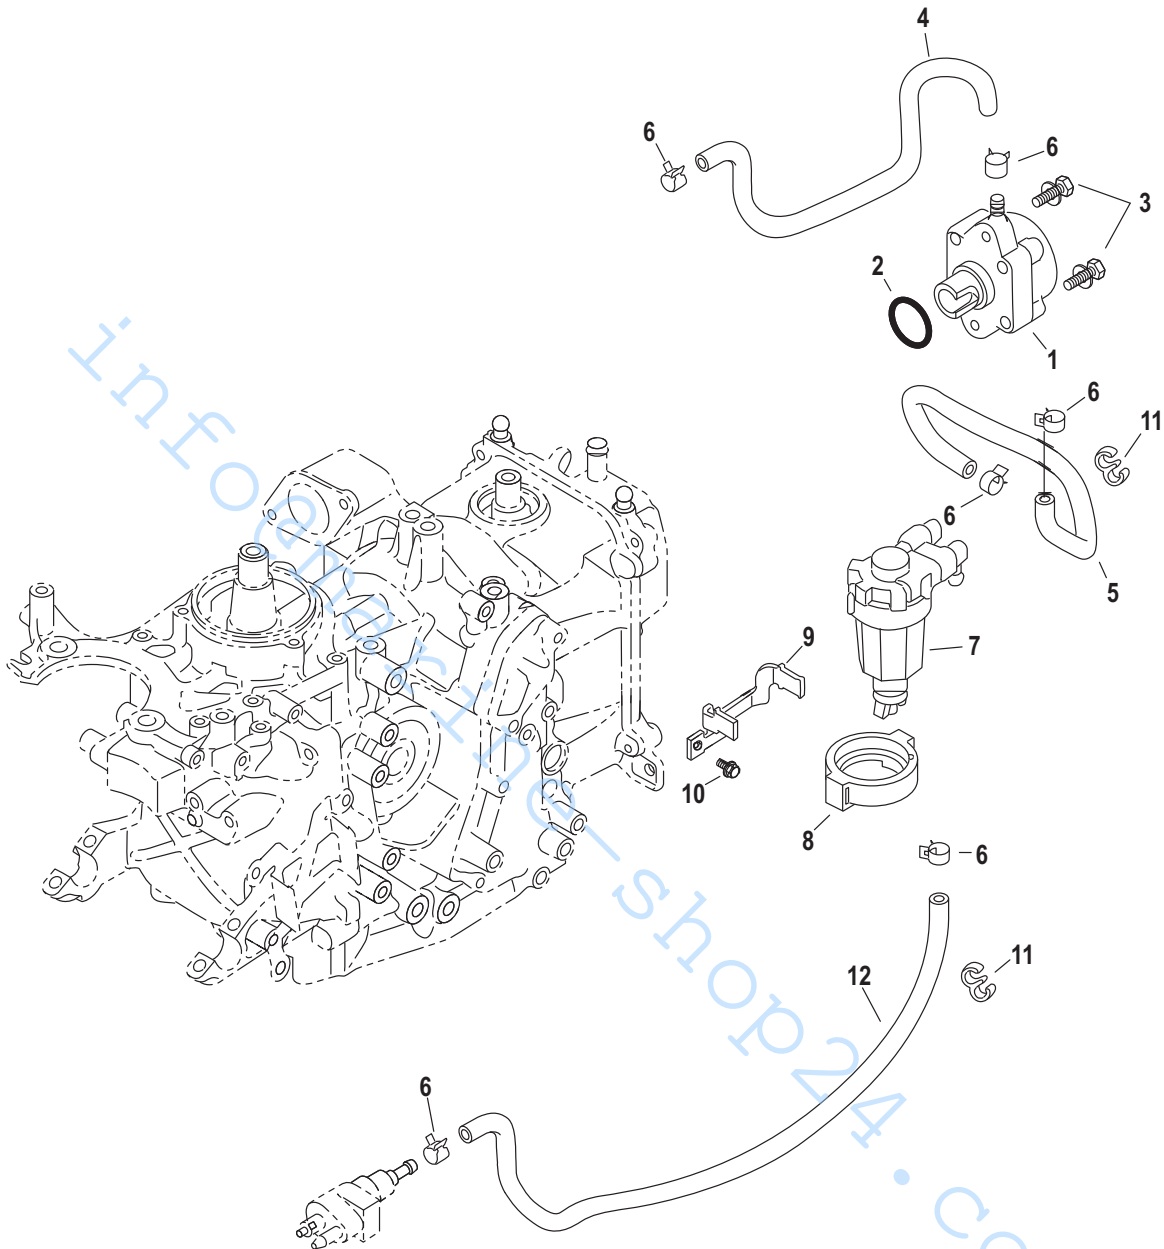

Fuel Pump and Lines Mechanical

Fuel Pump and Lines Mechanical

Ref #	Part Class	Part Number	Description	Comments	Qty	Note
1	0000	803529T04	PUMP ASSEMBLY Fuel		1	
2	0025	16109003	O-RING		1	[1]
3	0010	823042	BOLT		2	
4	0032	8M0135705	HOSE Fuel	EPA	1	
4	0032	8M0135703	HOSE Fuel	NON EPA	1	
5	0032	8M0135706	HOSE Fuel	EPA	1	
5	0032	8M0135704	HOSE Fuel	NON EPA	1	
6	0054	8M0129429	HOSE CLAMP		6	
7	0035	8M0134466	FILTER Fuel		1	
8	0000	8M0137308	HOLDER Fuel Filter		1	
9	0000	8M0138562	PLATE		1	
10	0010	8230427	BOLT ASSEMBLY (M6 x 12)		1	
11	0054	8M0138567	CLAMP		2	
12	0032	8M0069791	HOSE	EPA	1	
12	0032	8M0135823	HOSE Fuel	NON EPA	1	
-	0027	8M0134438	POWERHEAD GASKET SET		1	

PART NOTES:

[1] - COMPONENT OF ENGINE/POWERHEAD GASKET SET 8M0134438