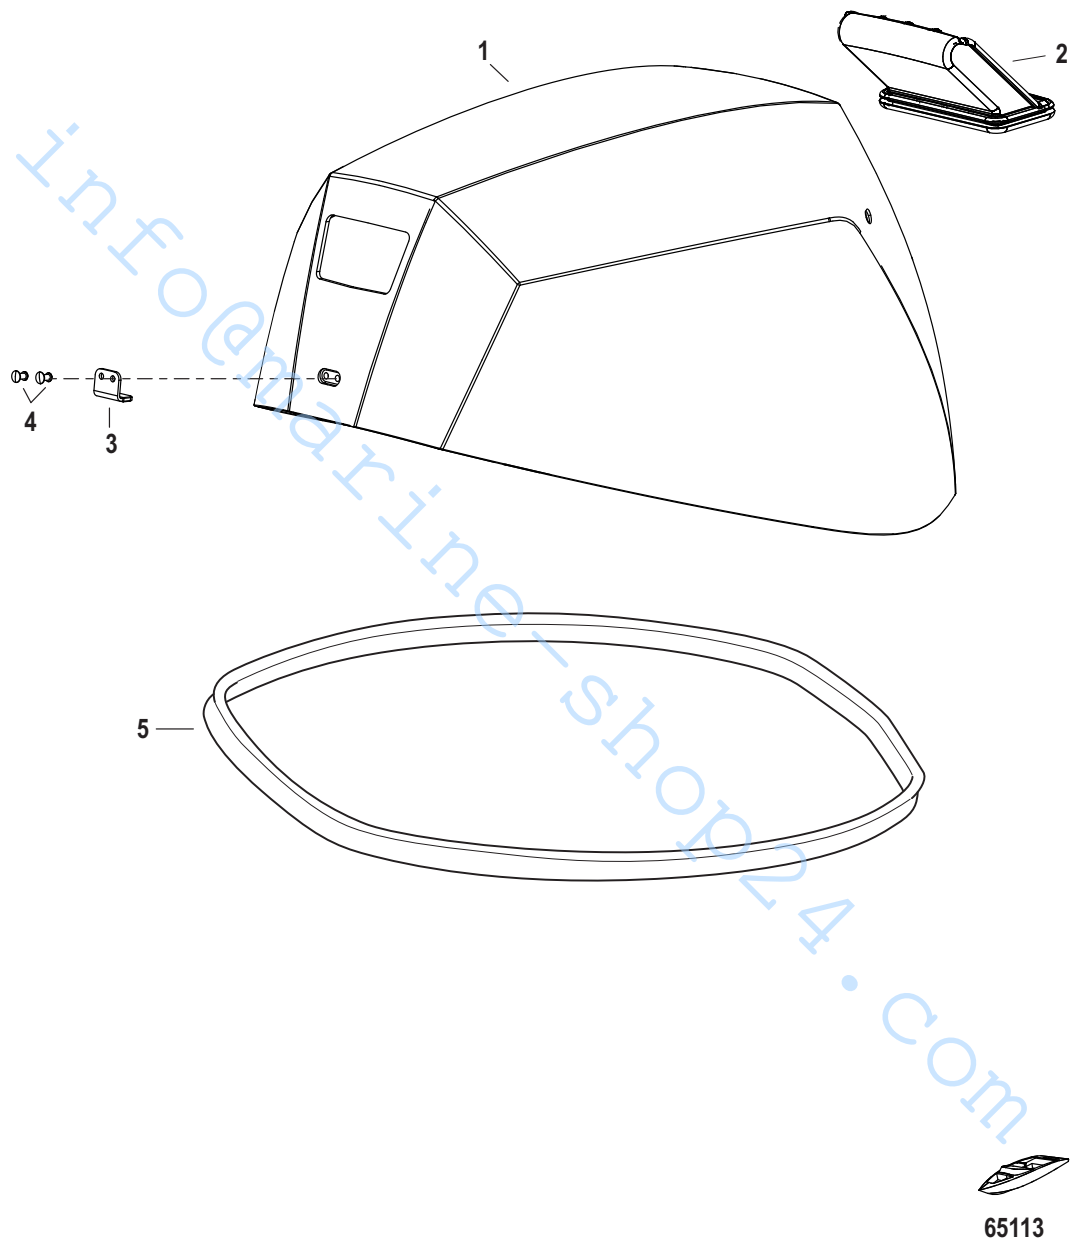

Top Cowl

Cat.# 90-8M0125267

Top Cowl

Ref #	Part Class	Part Number	Description	Comments	Qty	Note
1	0100	8M0134515	TOP COWL ASSEMBLY Black, Non Decaled		1	
1	0100	8M0134516	TOP COWL ASSEMBLY Silver, Non Decaled		1	
2	0000	8M0135853	AIR GUIDE		1	
3	0000	8M0137383	COVER Front Stay		1	
4	0017	8M0137384	RIVET		2	
5	0026	8M0135852	SEAL Top Cowl		1	

info@marine-shop24.com

Top Cowl