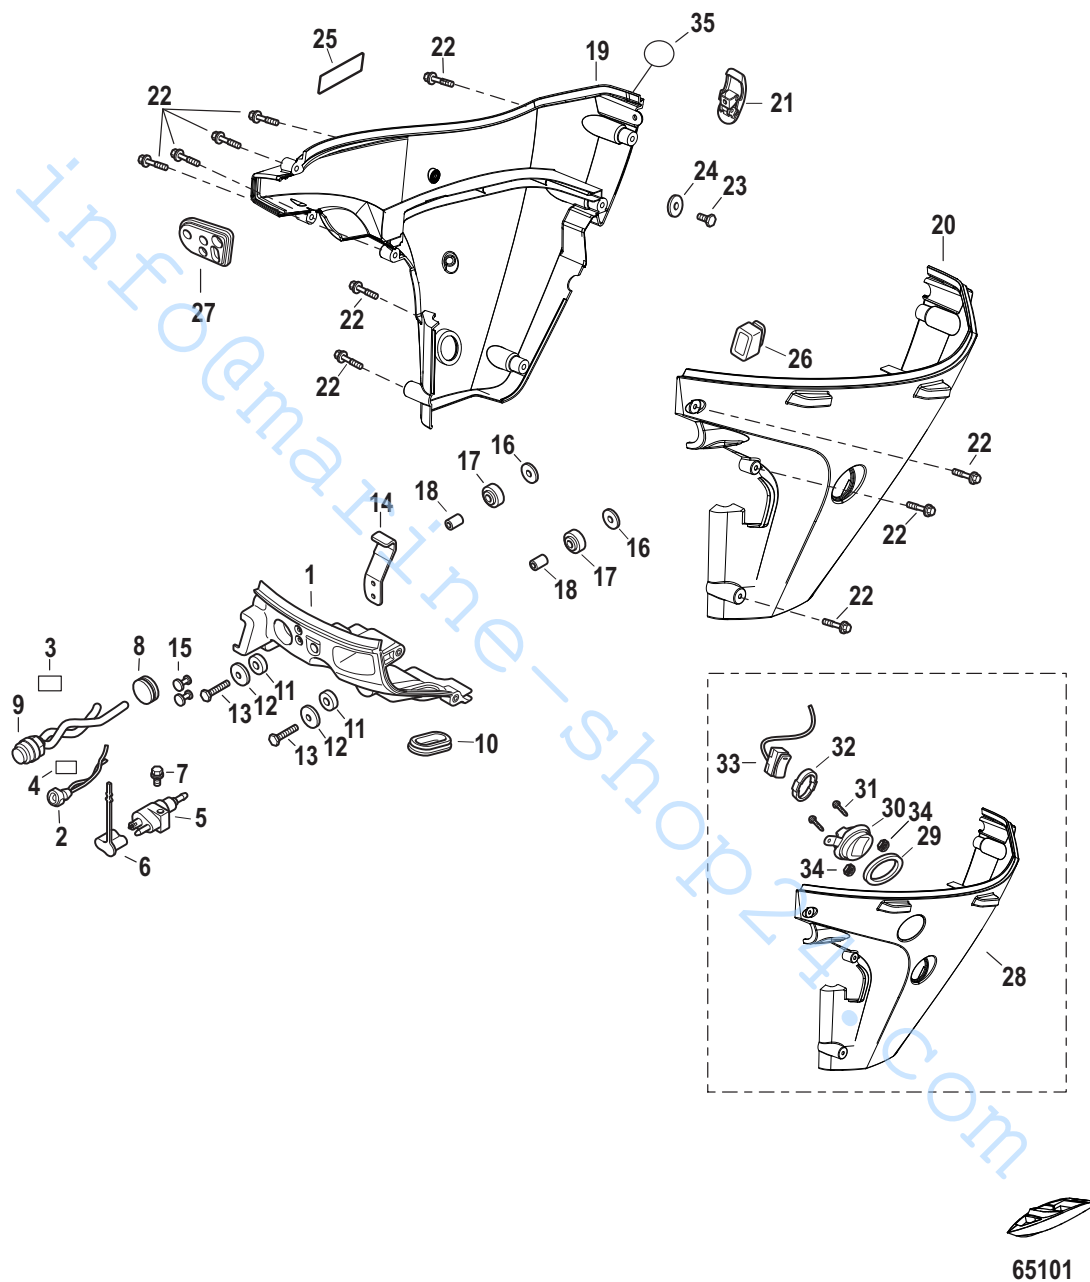

Bottom Cowl

Bottom Cowl

Ref #	Part Class	Part Number	Description	Comments	Qty	Note
1	0100	8M0135860	FRONT PANEL		1	
2	0000	8M0135849	PILOT LAMP		1	
3	0037	859278004	DECAL Start		1	
4	0037	8M0140126	DECAL Engine Icon		1	
5	0022	15781A5	CONNECTOR Fuel - Brass		1	
6	0000	878311	CAP		1	
7	0010	8248324	SCREW (M6 x 16)		1	
8	0025	16226	GROMMET		1	
9	0087	853820A02	SWITCH ASSEMBLY Start		1	
10	0025	8M0135850	GROMMET		1	
11	0023	8537437	MOUNT Rubber		2	
12	0012	898101960	WASHER Rubber		2	
13	0010	8M0124428	BOLT		2	
14	0000	8M0137379	COVER Front Stay		1	
15	0017	8M0137384	RIVET		2	
16	0012	161404	WASHER		2	
17	0025	8518153	GROMMET		2	
18	0000	8M0139792	COLLAR		2	
19	0100	8M0134509	COVER Driveshaft Housing Starboard		1	
20	0100	8M0134510	COVER Driveshaft Housing Port	Manual Tilt	1	
21	0000	8M0063135	COWL LATCH ASSEMBLY		1	
22	0010	8M0137380	BOLT		10	
23	0010	8M0088179	BOLT		1	
24	0012	898101937	WASHER		1	
25	0037	8M0076191	DECAL NOTICE THIS SIDE UP		1	
26	0025	8M0137837	GROMMET		1	
27	0025	8M0137385	GROMMET	Remote Control	1	
27	0025	8M0137381	GROMMET	Tiller	1	
28	0100	8M0134511	COVER Driveshaft Housing Port	Power Tilt	1	
29	0025	898101145	O-RING		1	
30	0000	8M0141127	PT SWITCH HOLDER		1	
31	0010	879194330	SCREW		2	
32	0000	8M0139794	GROMMET		1	
33	0087	8M0141124	SWITCH POWER TILT		1	
34	0011	8M0137387	NUT		2	
35		NSS	NOT SOLD SEPARATE	3 STAR DECAL - CONTACT MERCURY MARINE WARRANTY ADMINISTRATION FOR REPLACEMENT	1