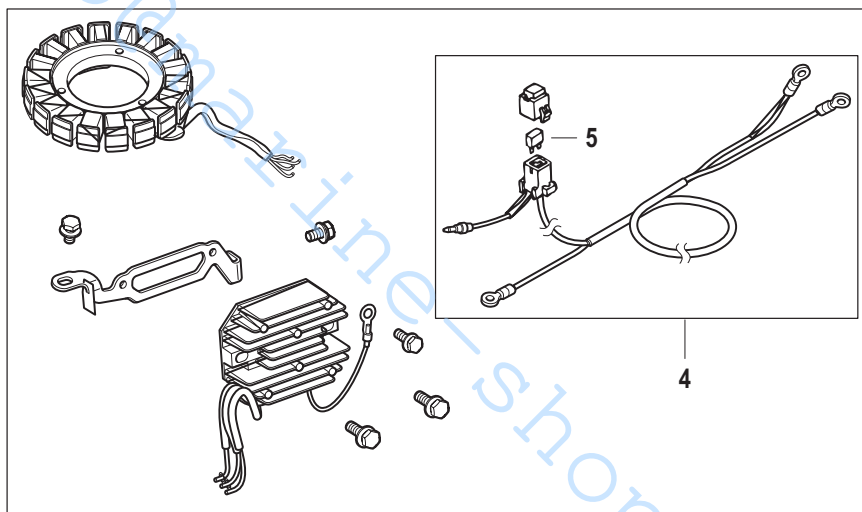

Accessories

65166