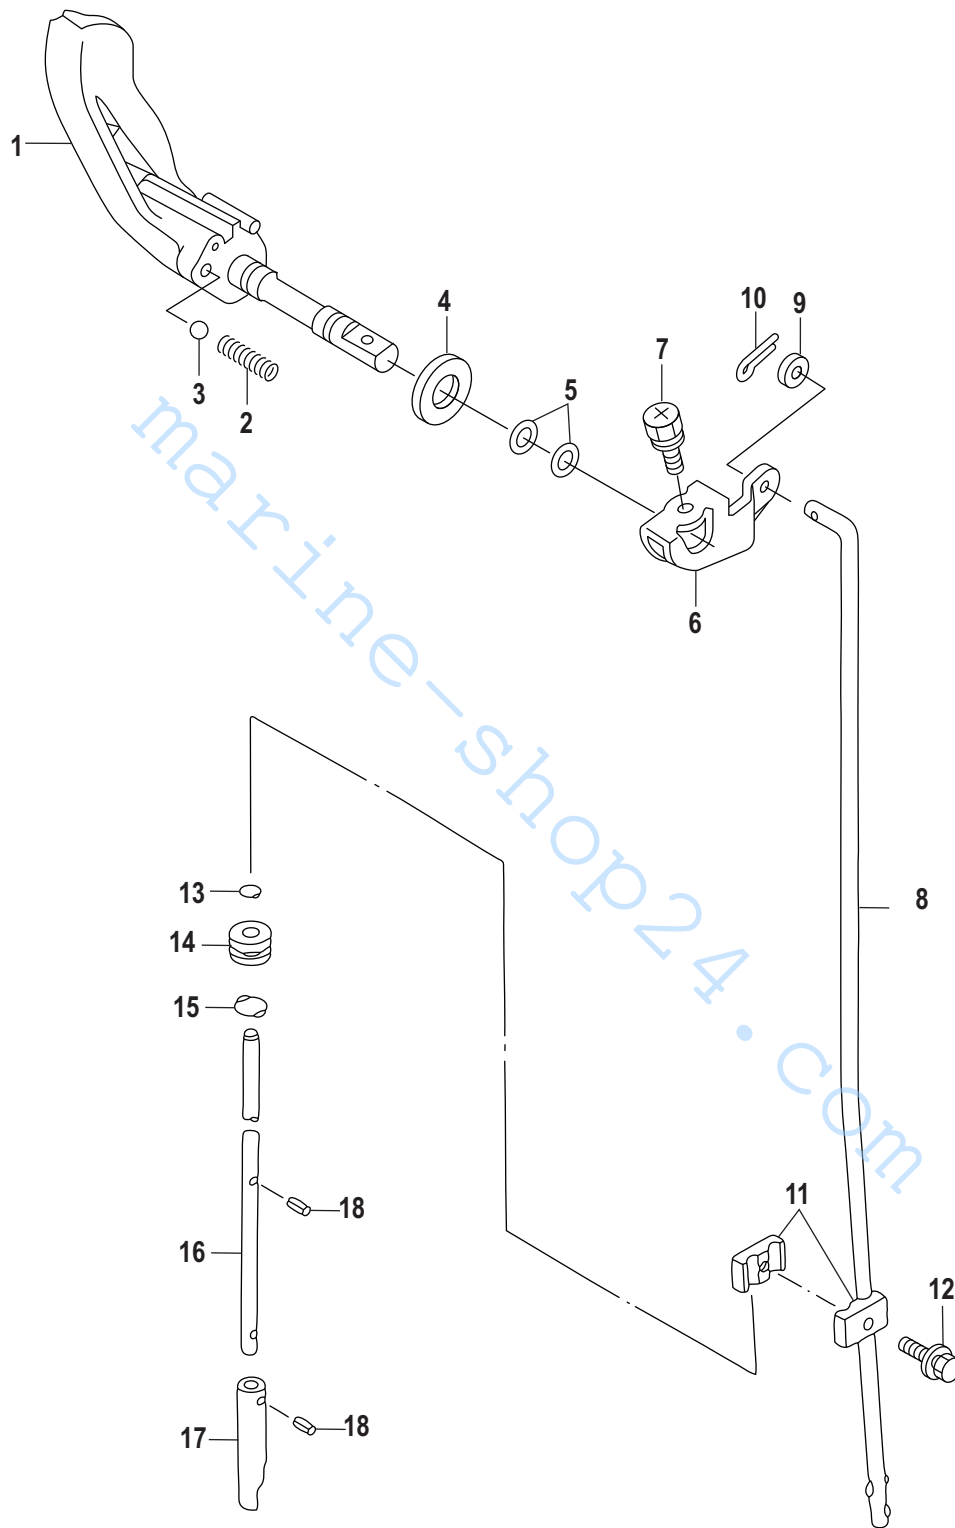

PART NOTES:

- [1] - COMPONENT OF ENGINE SHORT BLOCK 8M0072379
COMPONENT OF ENGINE SHORT BLOCK 823825T08

Shift Linkage

22474

Shift Linkage

Ref #	Part Class	Part Number	Description	Comments	Qty	Note
1	0000	898101343	LEVER Shift	[0R993594] & Below	1	
1		8M0173443	SHIFT LEVER	[0R993595] & Up	1	
2	0024	813028	SPRING		1	
3	0030	812937	STOPPER		1	
4	0012	895168	WASHER		1	
5	0025	168231	O-RING		2	
6	0000	898101345	LEVER Shift Rod		1	
7	0010	898101354	SCREW		1	
8	0000	898101344	SHIFT ROD		1	
9	0012	895106	WASHER Stainless Steel		1	
10	0018	8150261	COTTER PIN		1	
11	0000	16190	JOINT		1	
12	0010	8248324	SCREW (M6 x 16)		1	
13	0025	161771	O-RING Component of Complete Gear Housing		1	[1]
14	0023	161761	BUSHING		1	
15	0025	161781	O-RING Component of Complete Gear Housing		1	[1]
16	0000	161731	CAM ROD Component of Complete Gear Housing	Short	1	
16	0000	161741	CAM ROD Component of Long Extension Kit	Long	1	
17	0000	161721	CLUTCH CAM Component of Complete Gear Housing		1	
18	0017	161791	PIN Component of Complete Gear Housing - Component of Long Extension Kit		2	
-	0027	95220A4	GASKET SET Lower Unit		1	