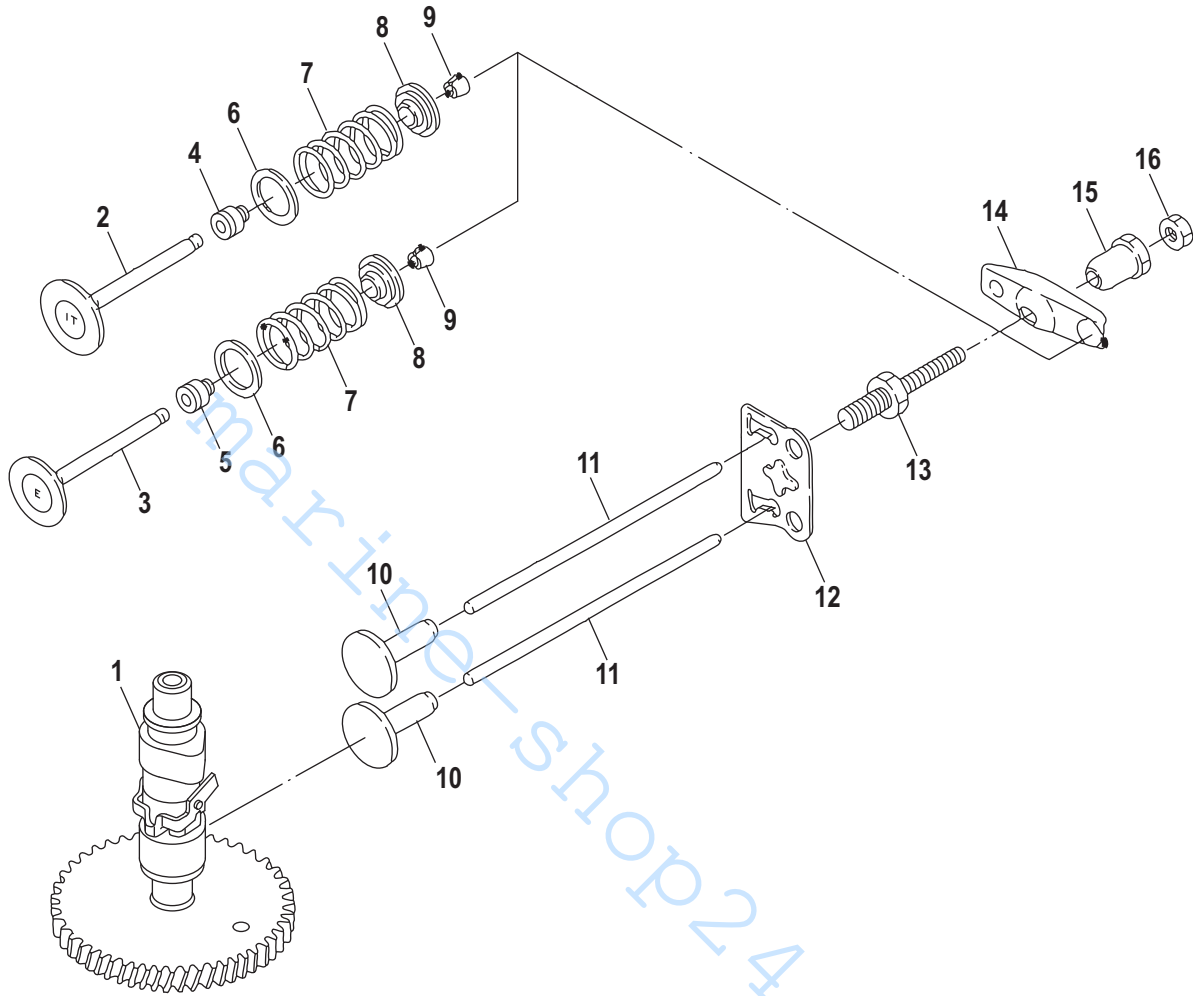

Camshaft and Valves Serial # 0R318095 and Below

22493

Camshaft and Valves Serial # 0R318095 and Below

Ref #	Part Class	Part Number	Description	Comments	Qty	Note
1	0402	898103T56	CAMSHAFT ASSEMBLY		1	[1]
2	0000	898103T57	VALVE Intake		1	[1]
3	0000	850839T01	VALVE Exhaust		1	[1]
4	0026	822647001	SEAL Intake - Black		1	[1]
5	0026	822647002	SEAL Exhaust - Green		1	[1]
6	0000	803598	SEAT		2	[1]
7	0024	8035544	SPRING		2	[1]
8	0000	822650001	RETAINER		2	[1]
9	0028	803556	KEEPER Valve		4	[1]
10	0000	898101301	LIFTER		2	[1]
11	0000	803547	PUSH ROD		2	[1]
12	0000	898101302	PLATE Push Rod		1	[1]
13	0010	8035097	BOLT		2	[1]
14	0000	898101303	ROCKER ARM		2	[1]
15	0000	803550	PIVOT		2	[1]
16	0011	803551	NUT		2	[1]
-	0000	898103T72	SHORT BLOCK		1	

PART NOTES:

[1] - COMPONENT OF ENGINE SHORT BLOCK 898103T72