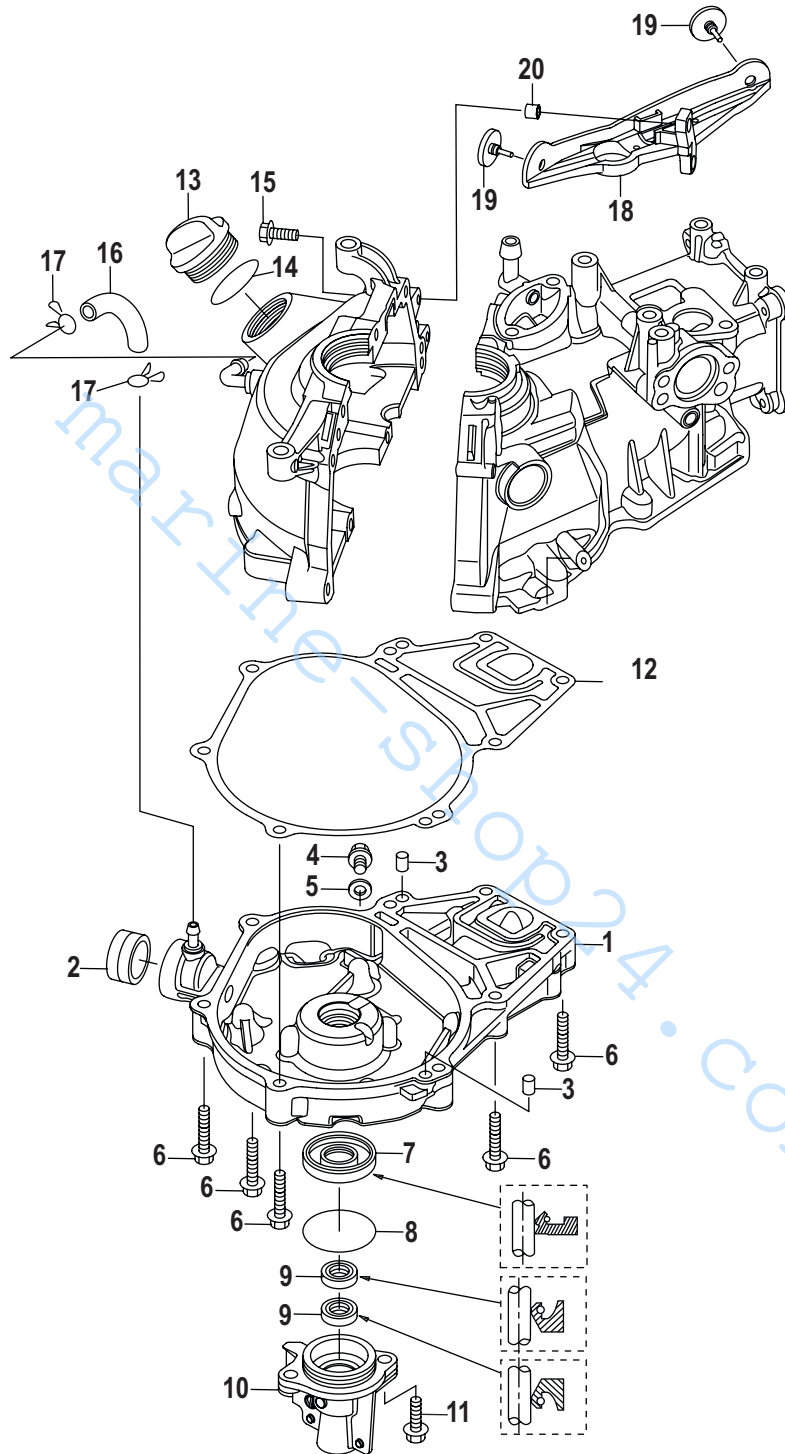

Oil Pan Serial # 0R318095 and Below

22492

Oil Pan Serial # 0R318095 and Below

Ref #	Part Class	Part Number	Description	Comments	Qty	Note
1	0000	898103T54	PAN Oil		1	[1]
2	0000	898101294	DIPSTICK		1	[1]
3	0017	16119	PIN Dowel		3	[1]
4	0010	8035096	BOLT		1	[1]
5	0012	8035161	WASHER		1	[1]
6	0010	850879001	BOLT		8	[1]
7	0026	898101285	SEAL Oil		1	[2]
8	0025	825057003	O-RING		1	[2]
9	0026	898101298	SEAL Oil		2	[2]
10	0000	898103T55	HEAD Crankcase		1	[1]
11	0010	167051	BOLT (M6 x 20)		2	[1]
12	0027	898101297	GASKET Oil Pan		1	[2]
13	0000	859578A02	CAP ASSEMBLY Oil Filler		1	[1]
14	0025	803513007	O-RING		1	[2]
15	0010	167051	BOLT (M6 x 20)		2	
16	0032	898101281	HOSE (90 mm) Rubber		1	
17	0054	95395	CLIP Stainless Steel		2	
18	0000	898101299	BRACKET Starter		1	
19	0000	898101300	DAMPER Rubber		2	
20	0023	952868	COLLAR		2	
-	0027	898103A67	GASKET SET Powerhead		1	
-	0000	898103T72	SHORT BLOCK		1	