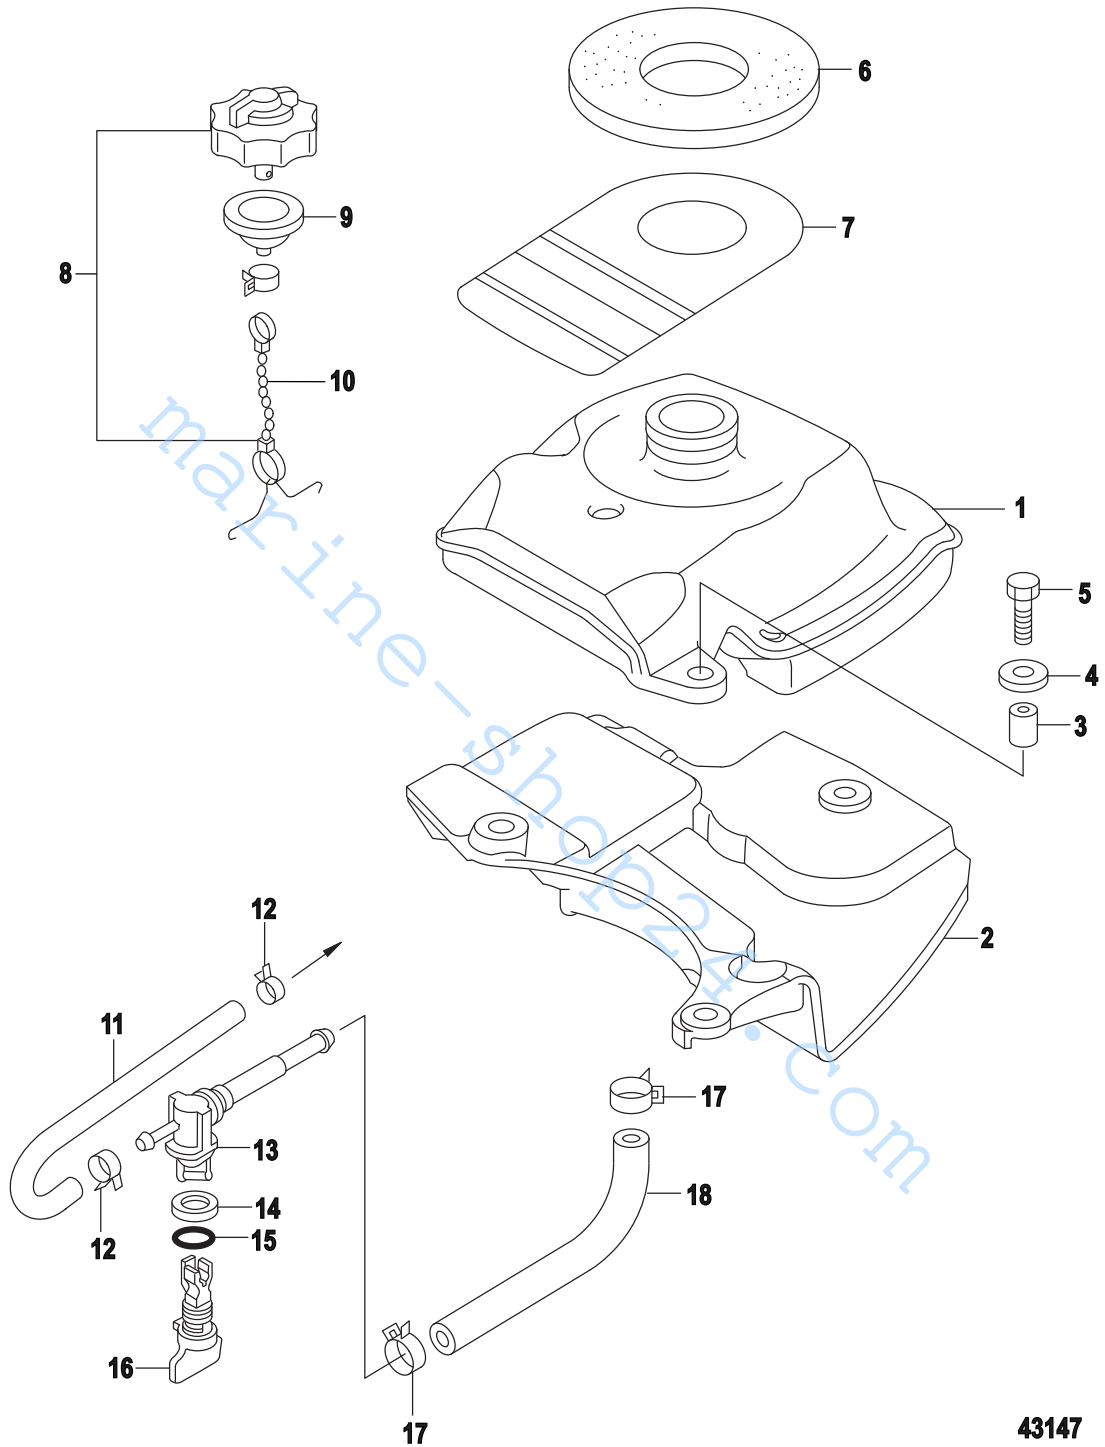

Fuel Tank Non-EPA Models-Serial # 0R448033 and Up

43147

Fuel Tank Non-EPA Models-Serial # 0R448033 and Up

Ref #	Part Class	Part Number	Description	Comments	Qty	Note
1	1265	889246T43	TANK ASSEMBLY Fuel		1	
2	0000	898103197	COVER		1	
3	0023	853826003	SPACER		3	
4	0012	953921	WASHER Stainless Steel		3	
5	0010	879194250	BOLT		3	
6	0026	898101349	SEAL		1	
7	0037	898101372	DECAL Caution		1	
8	0036	878352A2	CAP ASSEMBLY Fuel		1	
9	0027	878353	GASKET		1	
10	0000	851845	HOOK		1	
11	0032	898103221	HOSE Fuel		1	
12	0054	851817004	CLIP		2	
13	0022	16240	FUEL COCK ASSEMBLY		1	
14	0000	16244	RUBBER		1	
15	0025	161811	O-RING		1	
16	0000	898103220	KNOB Fuel Cock		1	
17	0054	898101338	CLIP		2	
18	0032	898103222	HOSE Fuel		1