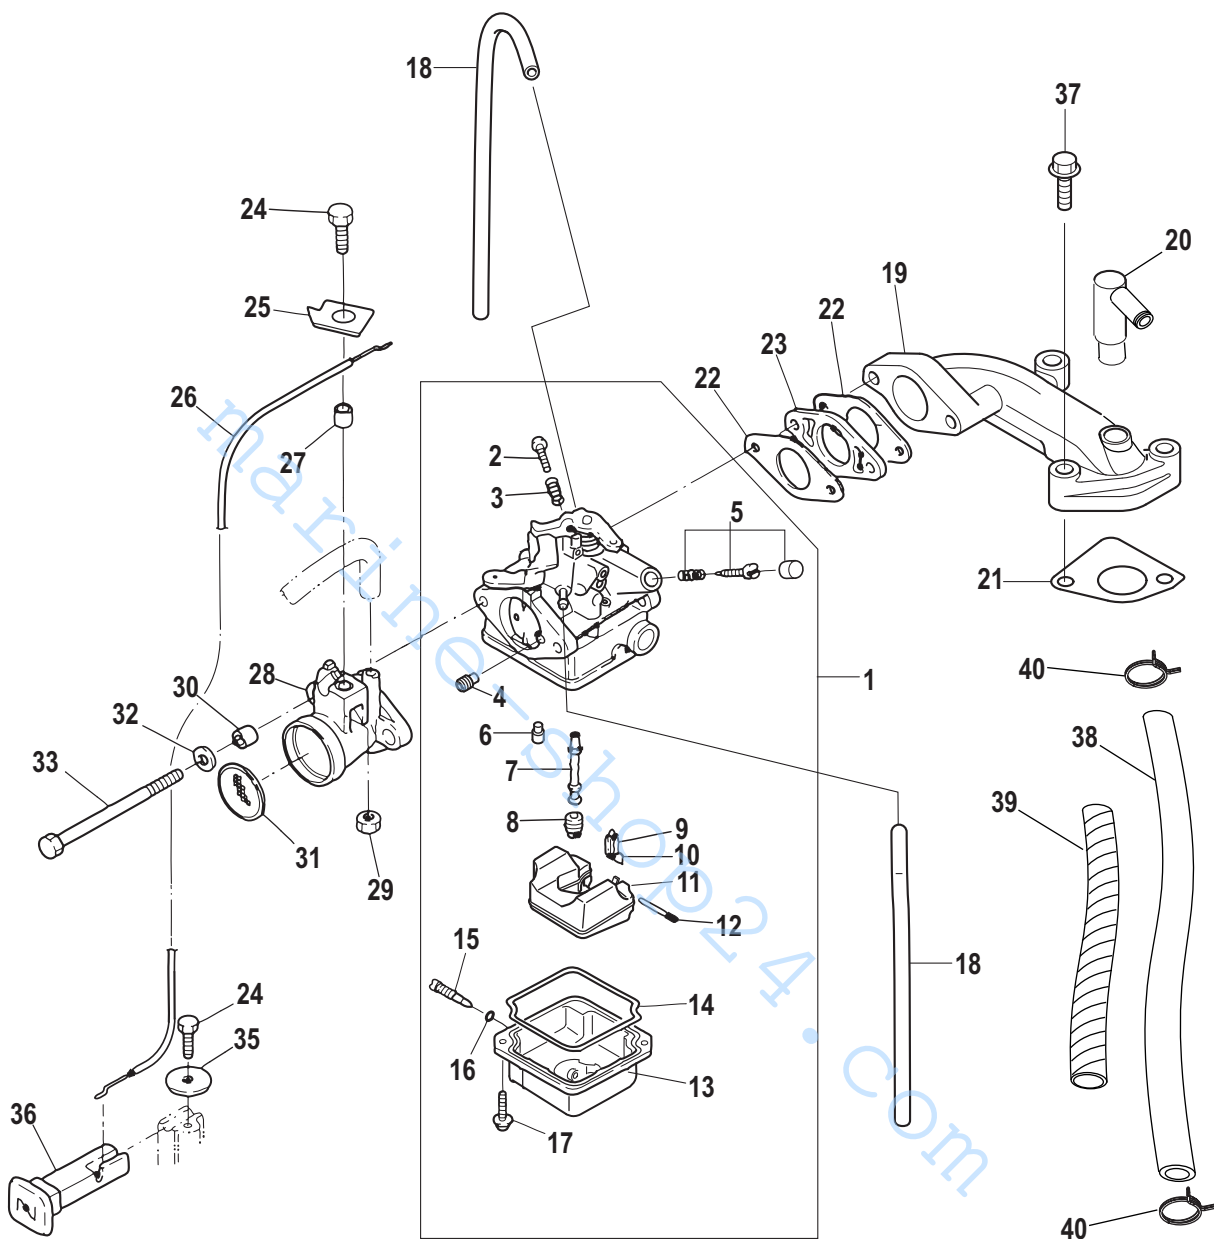

Carburetor EPA Models-Serial # 0R448033 and Up

50917

Carburetor EPA Models-Serial # 0R448033 and Up

Ref #	Part Class	Part Number	Description	Comments	Qty	Note
35	0012	161404	WASHER		1	
36	0000	804646	ROD Choke		1	
37	0010	16830A1	SCREW KIT		2	
38	0032	8M0072282	HOSE		1	
39	0032	895108001	PROTECTIVE SLEEVE		1	
40	0054	952245	CLAMP		2	
-	0000	855546A05	REPAIR KIT Carburetor		1	
-	0027	898103A67	GASKET SET Powerhead		1	

PART NOTES:

- [1] - COMPONENT OF CARBURETOR REPAIR KIT 855546A05
- [2] - COMPONENT OF CARBURETOR REPAIR KIT 855546A05
  COMPONENT OF POWERHEAD GASKET SET 898103A67
- [3] - COMPONENT OF POWERHEAD GASKET SET 898103A67

Marine-shop24.com