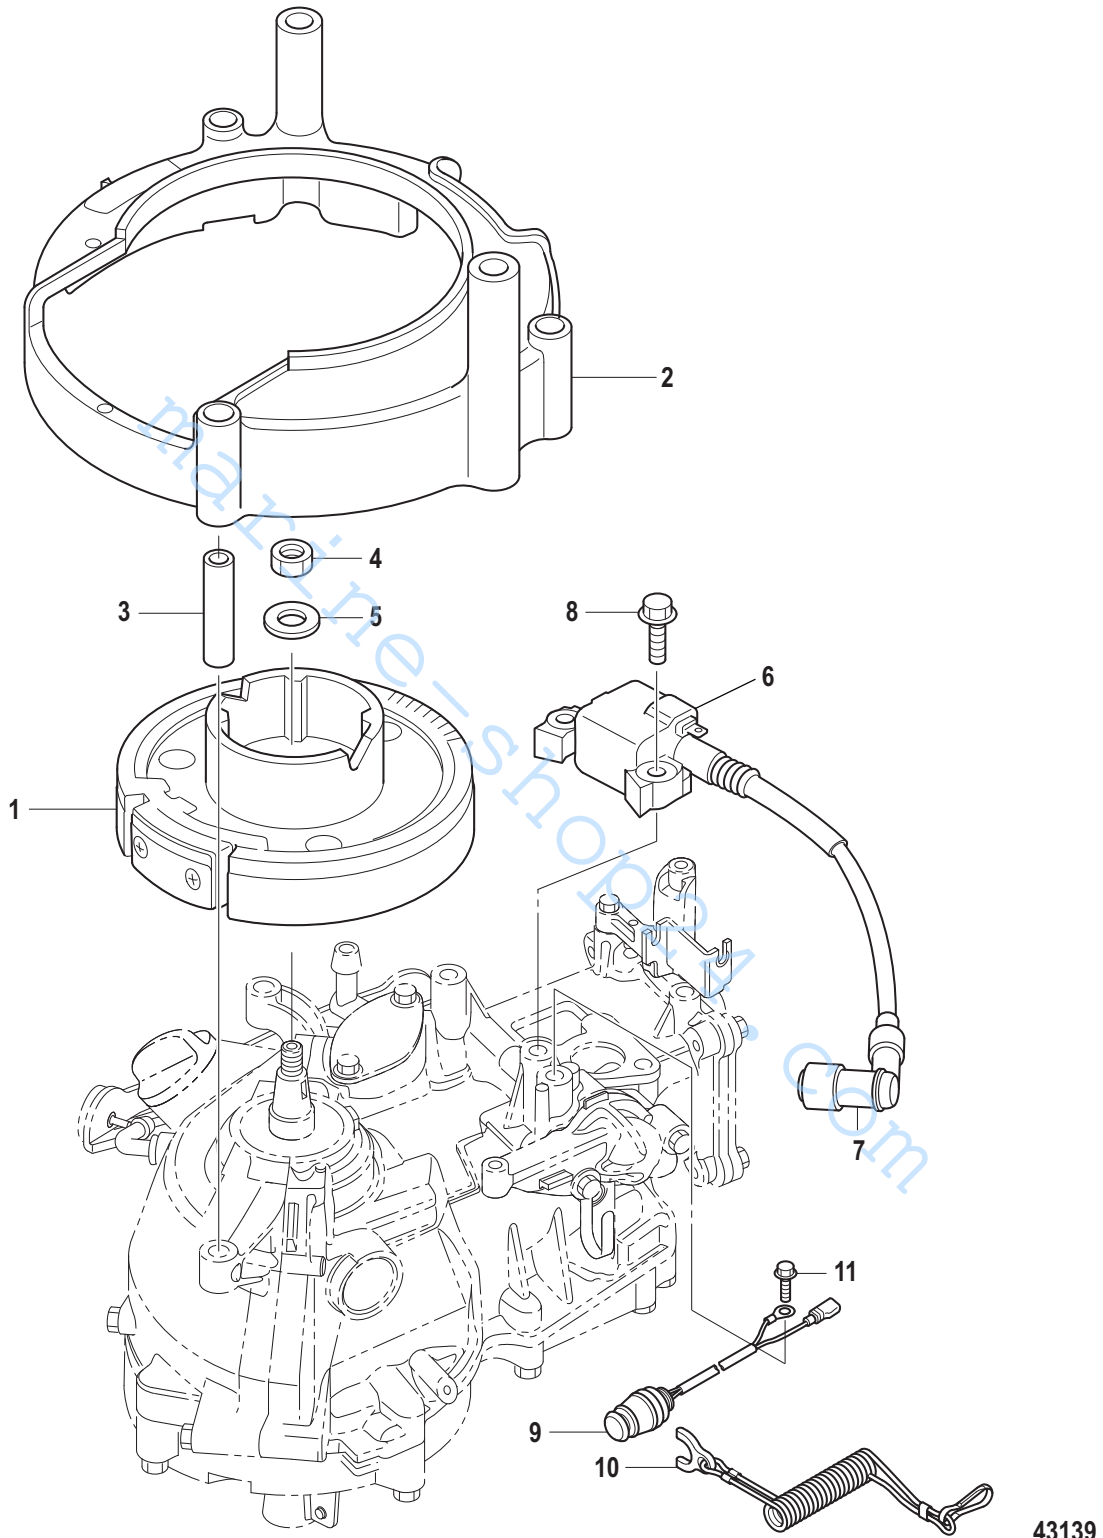

Recoil Starter

22484

Recoil Starter

Ref #	Part Class	Part Number	Description	Comments	Qty	Note
1	0000	898103T61	STARTER ASSEMBLY Recoil		1	
2	0024	898101316	SPRING		1	
3	0000	898101317	REEL		1	
4	0000	898101318	RATCHET		2	
5	0024	898101319	SPRING Return		2	
6	0000	898101320	PLATE Friction		1	
7	0010	898101321	SCREW		1	
8	0024	898101322	SPRING Friction		1	
9	0050	8M0160482	ROPE Starter		1	
10	0000	898101324	HANDLE Starter		1	
11	0000	898101325	ANCHOR Rope		1	
12	0000	898101366	PLATE Rope Anchor		1	
13	0000	803720001	SEAL Starter		1	
14	0010	898101327	SCREW		3	
15	0012	895118002	WASHER		3	
16	0054	8035631	CLAMP		1	
-	0037	898103193	DECAL Interference		1	

Flywheel Cup Serial # 0R318095 and Below

22486

Flywheel Cup Serial # 0R318095 and Below

Ref #	Part Class	Part Number	Description	Comments	Qty	Note
1	0000	898101304	CUP Flywheel		1	
2	0000	898103T59	COVER Flywheel		1	
3	0023	898101305	COLLAR		3	
4	0011	95233	NUT		1	
5	0012	898101307	WASHER		1	
6	0000	898103T58	IGNITER		1	
7	0085	803560	BOOT		1	
8	0010	167051	BOLT (M6 x 20)		2	
9	0010	8230427	BOLT ASSEMBLY (M6 x 12)		1	
10	0087	898101306	SWITCH Stop		1	
11	0000	823054	LANYARD		1	[1]

PART NOTES:

- [1] - Alternate part numbers:
823054Service Part
823054QQS

Flywheel Cup Serial # 0R318096 and Up

43139

Flywheel Cup Serial # 0R318096 and Up

Ref #	Part Class	Part Number	Description	Comments	Qty	Note
1	0000	812644T01	FLYWHEEL		1	
2	0000	898103T59	COVER Flywheel		1	
3	0023	898101305	COLLAR		3	
4	0011	95233	NUT		1	
5	0012	898101307	WASHER		1	
6	0000	803559T08	IGNITER With Cap		1	
7	0085	803560	BOOT		1	
8	0010	167051	BOLT (M6 x 20)		2	
9	0087	823037A06	SWITCH ASSEMBLY Stop - Lanyard		1	
10	0000	823054	LANYARD		1	[1]
11	0010	898103117	BOLT		1	