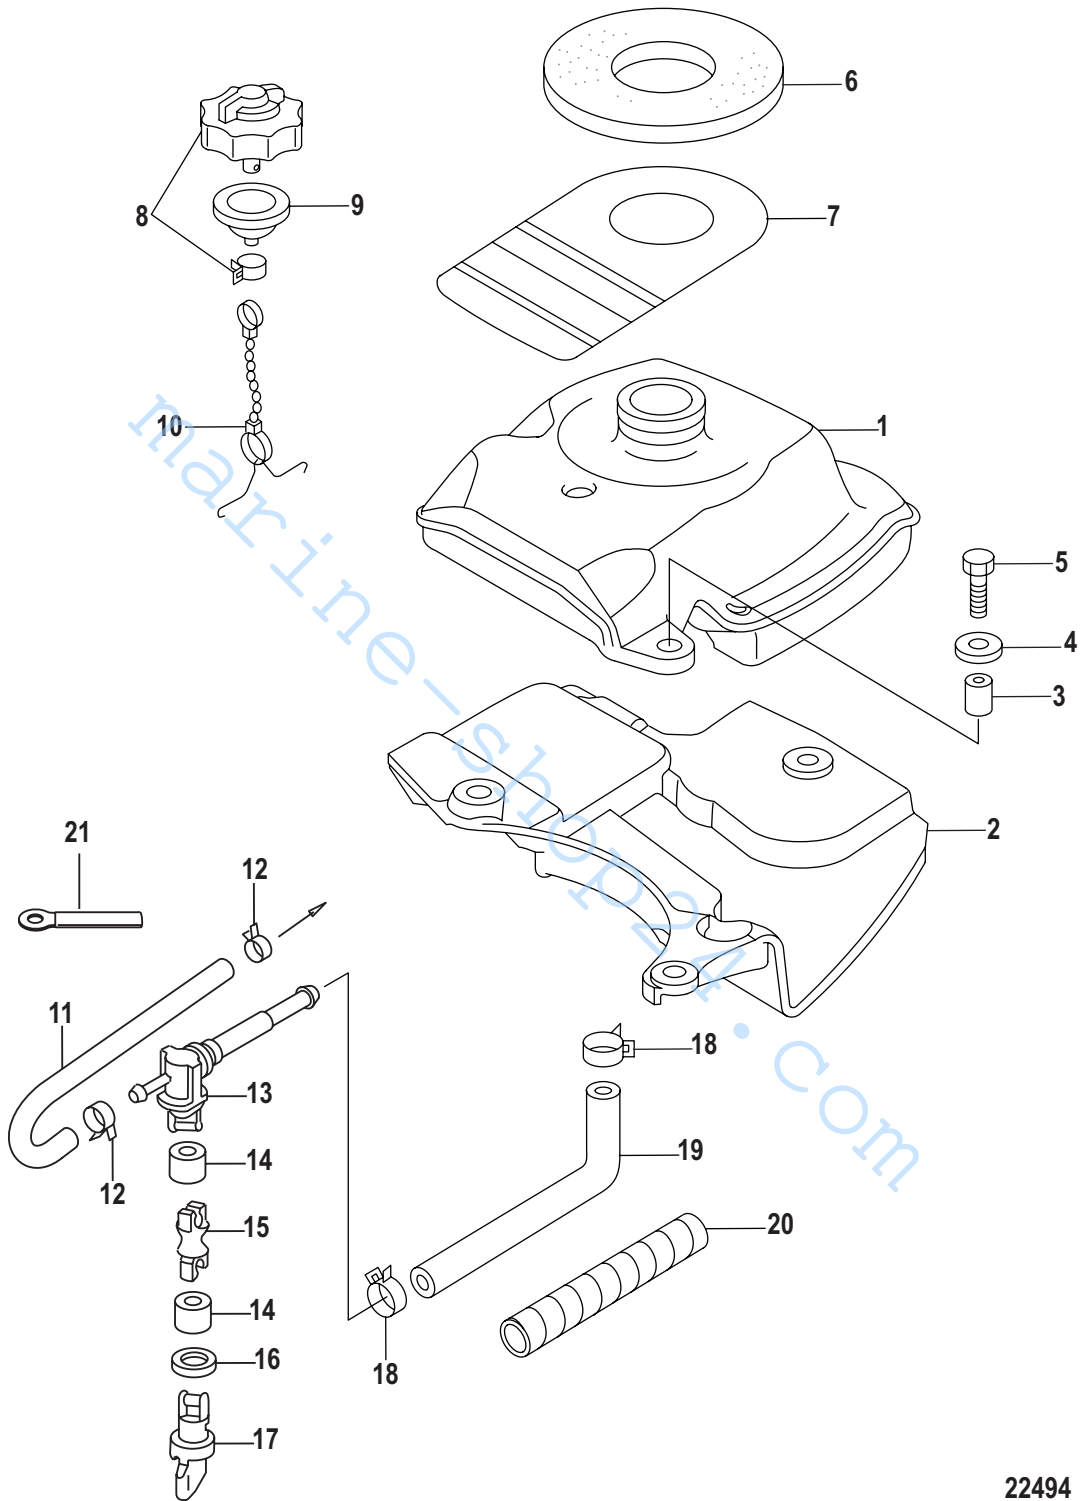

Fuel Tank All Models-Serial # 0R318095 and Below

22494

Fuel Tank All Models-Serial # 0R318095 and Below

Ref #	Part Class	Part Number	Description	Comments	Qty	Note
1	1265	889246T43	TANK ASSEMBLY Fuel		1	
2	0000	898101339	COVER		1	
3	0023	853826003	SPACER		3	
4	0012	895118002	WASHER		3	
5	0010	823042039	BOLT		3	
6	0026	898101349	SEAL		1	
7	0037	898101372	DECAL Caution		1	
8	0036	878352A2	CAP ASSEMBLY Fuel		1	
9	0027	878353	GASKET		1	
10	0000	851845	HOOK		1	
11	0032	898101352	HOSE Fuel		1	
12	0054	851817004	CLIP		2	
13	0022	16240	FUEL COCK ASSEMBLY		1	
14	0000	16242	TUBE		2	
15	0000	898101350	ROD Fuel Cock		1	
16	0000	16244	RUBBER		1	
17	0000	16243	KNOB		1	
18	0054	898101338	CLIP		2	
19	0032	898101351	HOSE Fuel		1	
20	0032	895108005	TUBE Spiral		1	
21	0054	803563	CLAMP		1