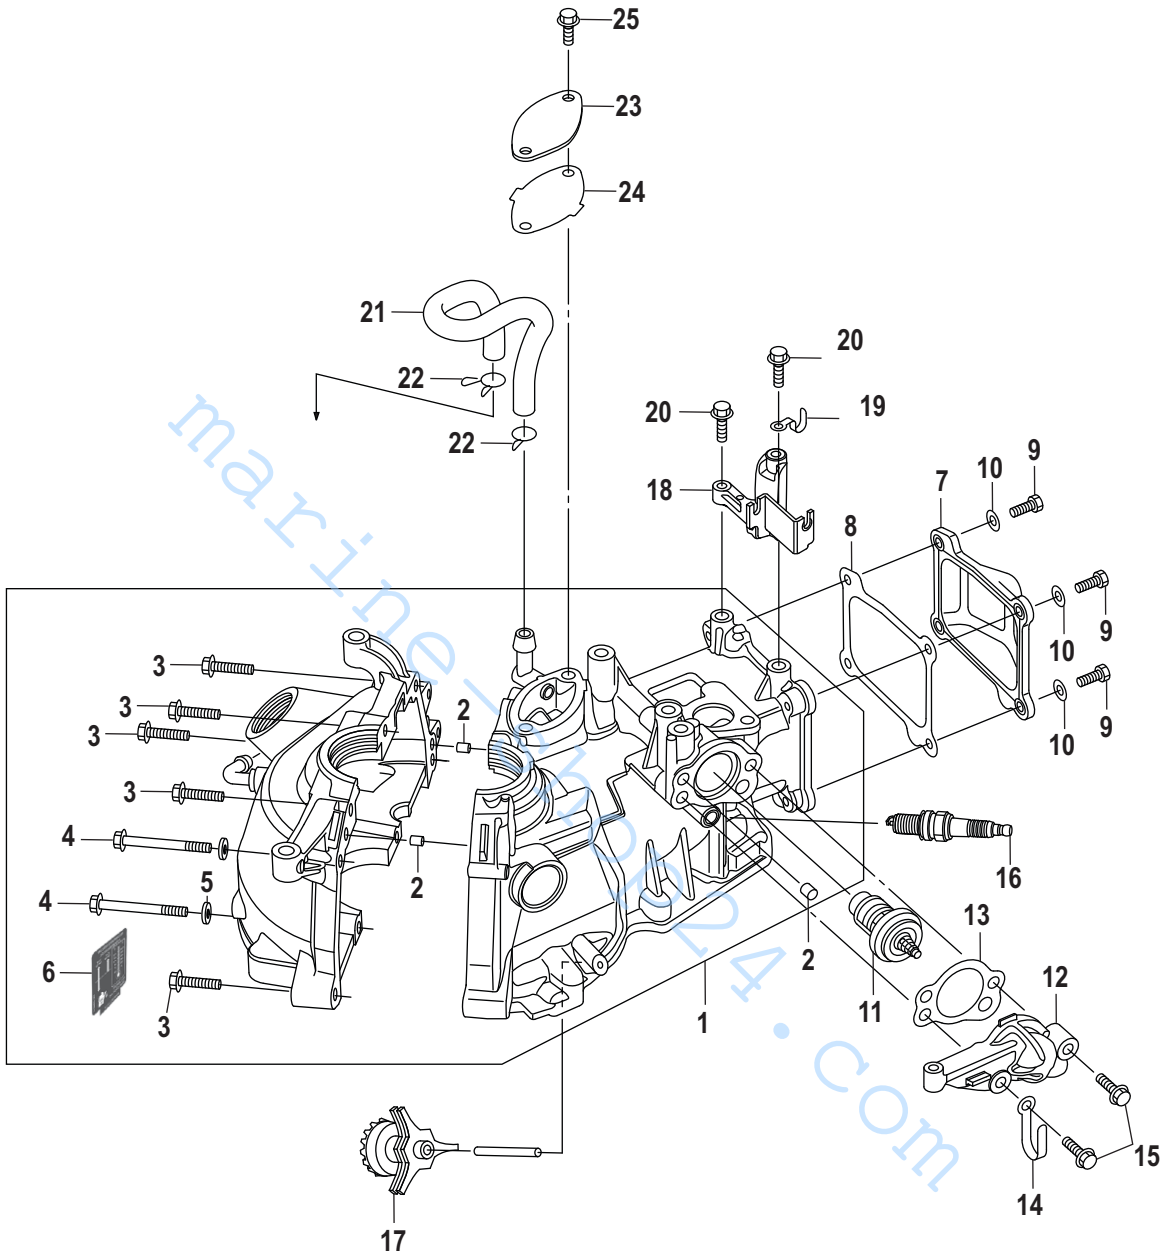

Cylinder Block All Models-Serial # 0R318095 and Below

22472

Cylinder Block All Models-Serial # 0R318095 and Below

Ref #	Part Class	Part Number	Description	Comments	Qty	Note
1	0803	898103T42	CYLINDER BLOCK		1	[1]
2	0017	16119	PIN Dowel		3	[1]
3	0010	850879001	BOLT		6	[1]
4	0010	898101363	BOLT		2	[1]
5	0012	895106	WASHER Stainless Steel		2	[1]
6	0037	896851005	DECAL Recommended Oil		1	
7	0000	898103T43	COVER Cylinder Head		1	[1]
8	0027	898101323	GASKET Cylinder Head Cover		1	[2]
9	0010	166954	BOLT		4	[1]
9	0010	16832	BOLT (M6 x 16)		4	[1]
10	0012	895118002	WASHER		4	[1]
11	0000	804540	THERMOSTAT		1	[1]
12	0000	898101278	CAP Thermostat		1	[1]
13	0027	898101279	GASKET Thermostat Cap		1	[2]
14	0054	8035631	CLAMP		1	[1]
15	0010	82304224	BOLT		2	[1]
16	0033	803507	SPARK PLUG		1	[3]
17	0000	898101296	SLINGER		1	[1]
18	0000	898101314	BRACKET Throttle Cable		1	
19	0054	8035631	CLAMP		1	
20	0010	825702002	BOLT Stainless Steel		2	
21	0032	898101282	HOSE Breather		1	
22	0054	952245	CLAMP		2	
23	0000	898103T44	COVER Breather Chamber		1	[1]
24	0027	898101280	GASKET Breather Chamber Cover		1	[2]
25	0010	8248324	SCREW (M6 x 16)		2	[1]
-	0027	898103A67	GASKET SET Powerhead		1	
-	0000	898103T72	SHORT BLOCK	[0R318095] & Below	1	

PART NOTES:

1. [1] - COMPONENT OF ENGINE SHORT BLOCK 898103T72
2. [2] - COMPONENT OF ENGINE SHORT BLOCK 898103T72
   COMPONENT OF POWERHEAD GASKET SET 898103A67
3. [3] - Alternate part numbers:
   803507QS
   8M0176629QS Belgium