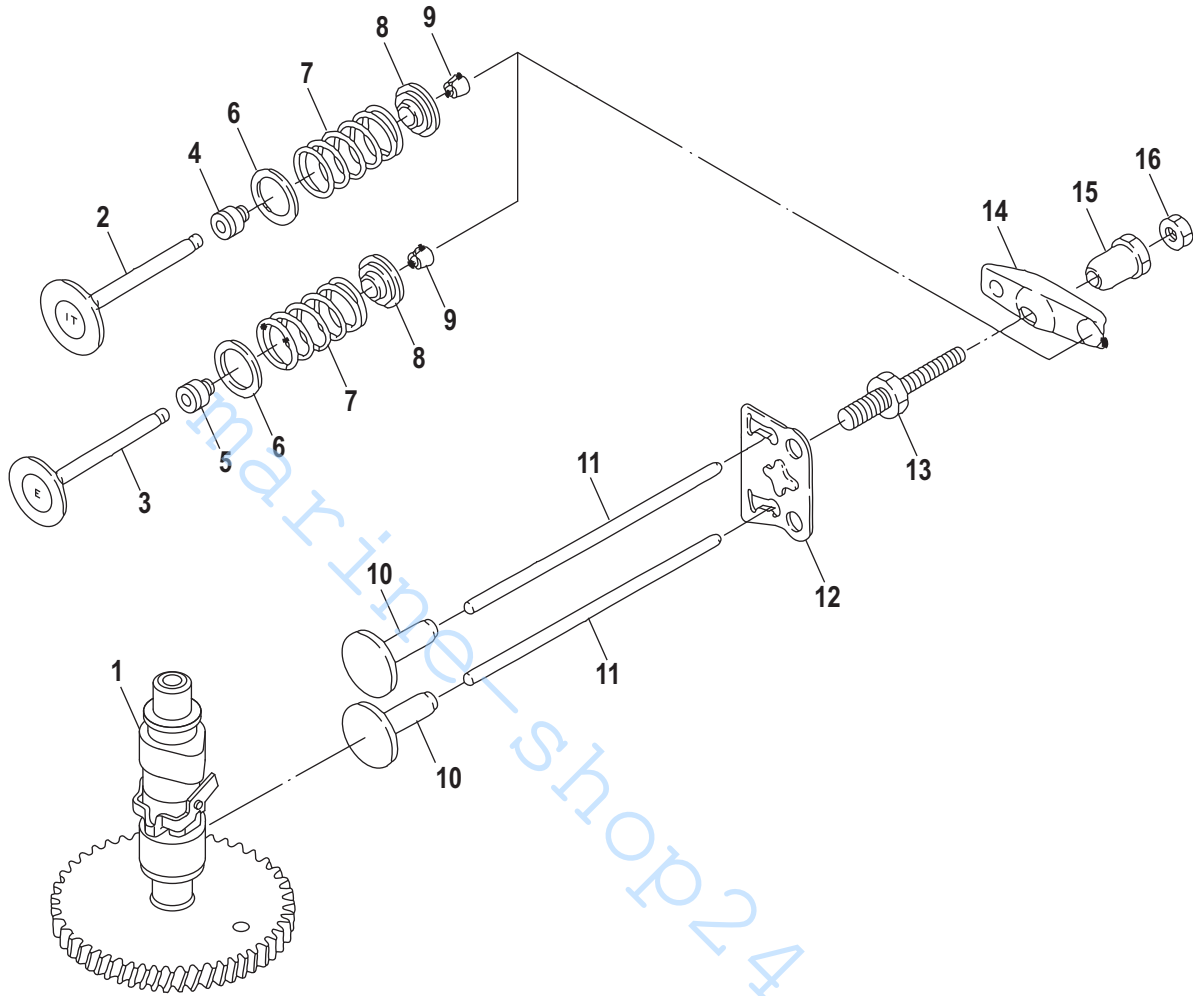

Camshaft and Valves Serial # 0R318096 and Up

22493

Camshaft and Valves Serial # 0R318096 and Up

Ref #	Part Class	Part Number	Description	Comments	Qty	Note
1	0402	834956T07	CAMSHAFT ASSEMBLY		1	[1]
2	0000	898103T57	VALVE Intake		1	[1]
3	0000	850839T01	VALVE Exhaust		1	[1]
4	0026	822647001	SEAL Intake - Black		1	[1]
5	0026	822647002	SEAL Exhaust - Green		1	[1]
6	0000	803598	SEAT		2	[1]
7	0024	898101214	SPRING Valve		2	[1]
8	0000	822650001	RETAINER		2	[1]
9	0028	803556	KEEPER Valve		4	[1]
10	0000	898101301	LIFTER		2	[1]
11	0000	803547	PUSH ROD		2	[1]
12	0000	898101302	PLATE Push Rod		1	[1]
13	0010	8035097	BOLT		2	[1]
14	0000	898101303	ROCKER ARM		2	[1]
15	0000	803550	PIVOT		2	[1]
16	0011	803551001	NUT		2	[1]
-	0000	823825T08	SHORT BLOCK		1	
-	0000	8M0072379	SHORT BLOCK	EPA Models Only [0R448033] & Up	1	

PART NOTES:

1. [1] - COMPONENT OF ENGINE SHORT BLOCK 8M0072379
   COMPONENT OF ENGINE SHORT BLOCK 823825T08