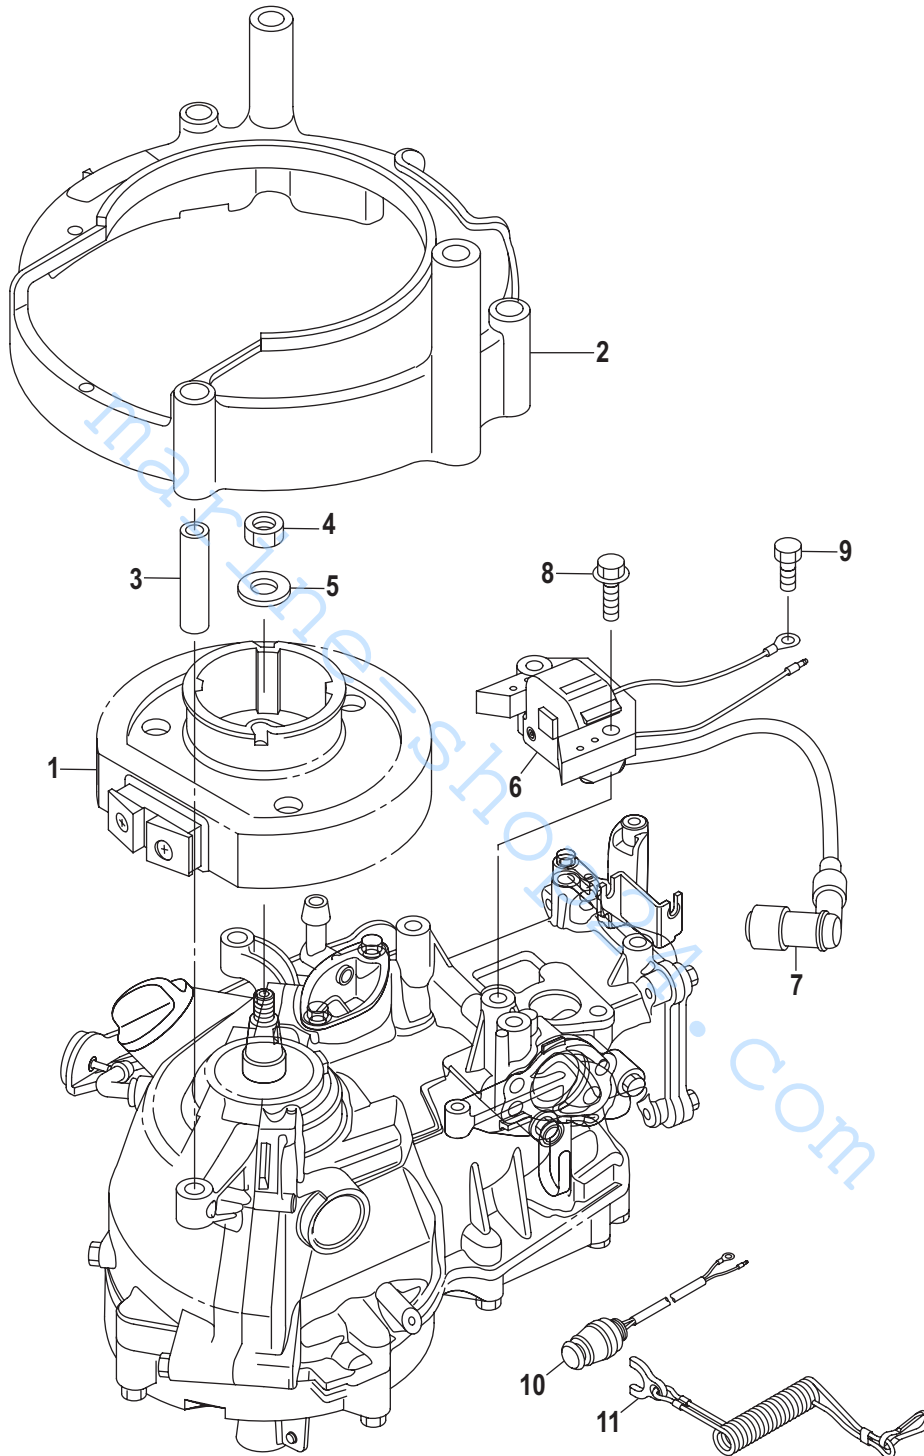

Recoil Starter

22484

Recoil Starter

Ref #	Part Class	Part Number	Description	Comments	Qty	Note
1	0000	898103T61	STARTER ASSEMBLY Recoil		1	
2	0024	898101316	SPRING		1	
3	0000	898101317	REEL		1	
4	0000	898101318	RATCHET		2	
5	0024	898101319	SPRING Return		2	
6	0000	898101320	PLATE Friction		1	
7	0010	898101321	SCREW		1	
8	0024	898101322	SPRING Friction		1	
9	0050	8M0160482	ROPE Starter		1	
10	0000	898101324	HANDLE Starter		1	
11	0000	898101325	ANCHOR Rope		1	
12	0000	898101366	PLATE Rope Anchor		1	
13	0000	803720001	SEAL Starter		1	
14	0010	898101327	SCREW		3	
15	0012	895118002	WASHER		3	
16	0054	8035631	CLAMP		1	
-	0037	898103193	DECAL Interference		1	

Flywheel Cup Serial # 0R318095 and Below

22486

Flywheel Cup Serial # 0R318095 and Below

Ref #	Part Class	Part Number	Description	Comments	Qty	Note
1	0000	898101304	CUP Flywheel		1	
2	0000	898103T59	COVER Flywheel		1	
3	0023	898101305	COLLAR		3	
4	0011	95233	NUT		1	
5	0012	898101307	WASHER		1	
6	0000	898103T58	IGNITER		1	
7	0085	803560	BOOT		1	
8	0010	167051	BOLT (M6 x 20)		2	
9	0010	8230427	BOLT ASSEMBLY (M6 x 12)		1	
10	0087	898101306	SWITCH Stop		1	
11	0000	823054	LANYARD		1	[1]

PART NOTES:

- [1] - Alternate part numbers:
823054Service Part
823054QQS

Flywheel Cup Serial # 0R318096 and Up

43139

Flywheel Cup Serial # 0R318096 and Up

Ref #	Part Class	Part Number	Description	Comments	Qty	Note
1	0000	812644T01	FLYWHEEL		1	
2	0000	898103T59	COVER Flywheel		1	
3	0023	898101305	COLLAR		3	
4	0011	95233	NUT		1	
5	0012	898101307	WASHER		1	
6	0000	803559T08	IGNITER With Cap		1	
7	0085	803560	BOOT		1	
8	0010	167051	BOLT (M6 x 20)		2	
9	0087	823037A06	SWITCH ASSEMBLY Stop - Lanyard		1	
10	0000	823054	LANYARD		1	[1]
11	0010	898103117	BOLT		1	