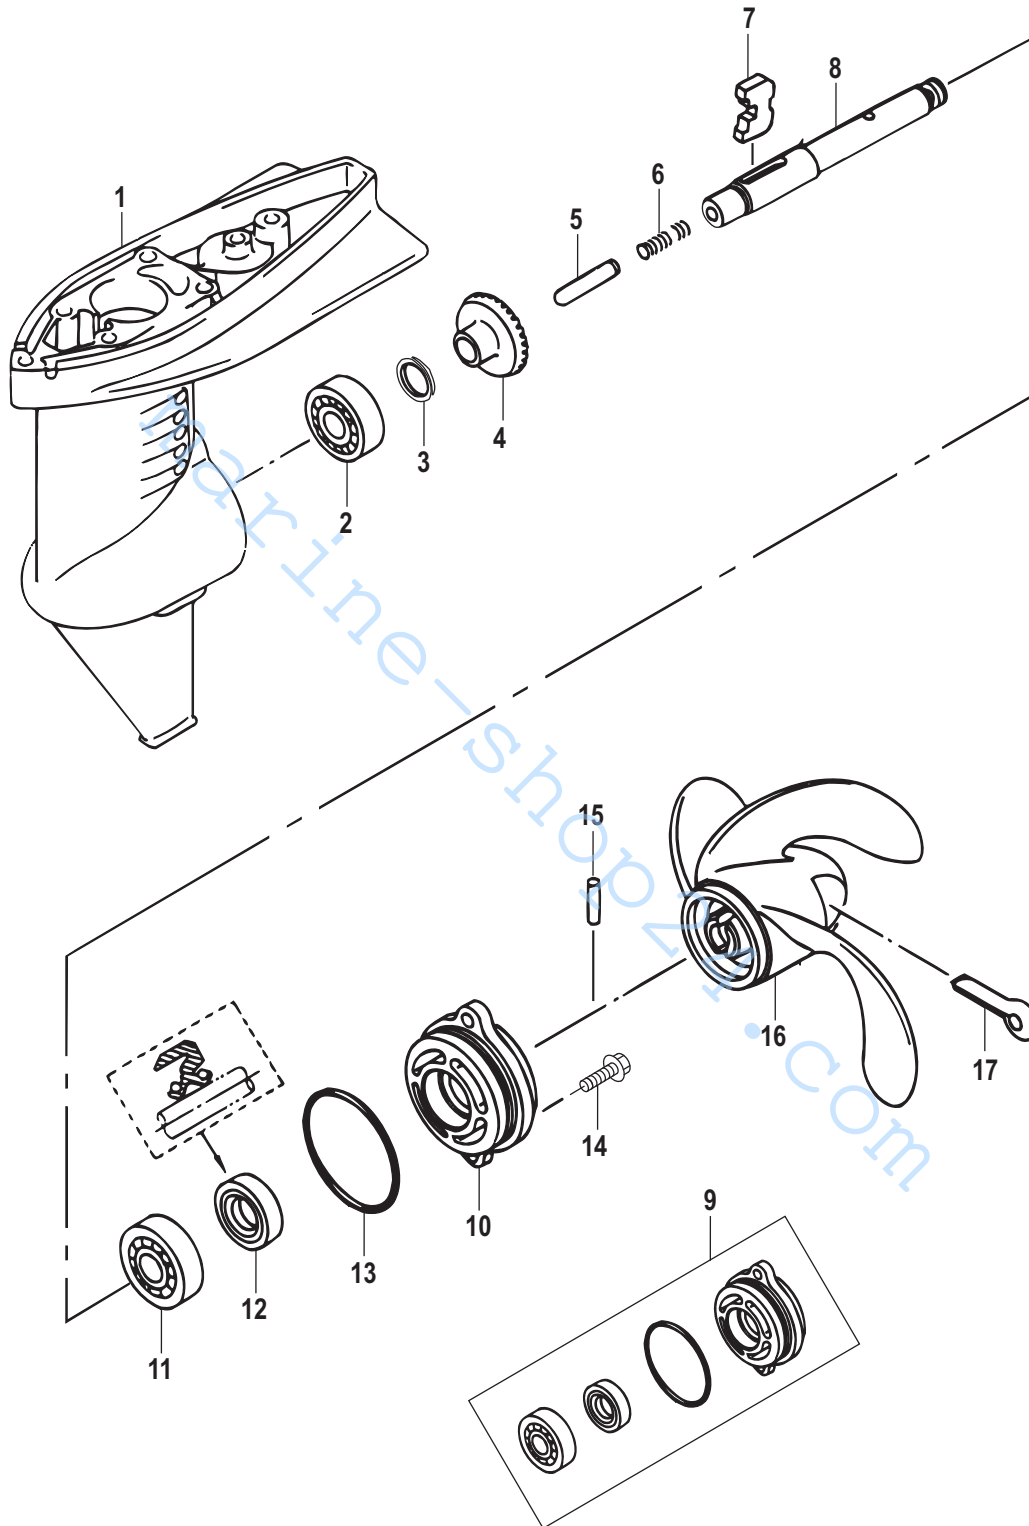

Gear Housing Assembly Propeller Shaft

22478

Gear Housing Assembly Propeller Shaft

Ref #	Part Class	Part Number	Description	Comments	Qty	Note
-	1668	898103T73	GEAR HOUSING ASSEMBLY Complete - Short		1	
-	1668	898103T74	GEAR HOUSING ASSEMBLY Complete - Long		1	
1	1668	898103T64	GEAR HOUSING ASSEMBLY Basic		1	
2	0030	16128	BEARING Ball		1	
3	0015	16141	SHIM (0.1)		AR	
3	0015	813277	SHIM (0.15)		AR	
4	0043	812944	GEAR		1	
5	0000	823050	PUSH ROD		1	
6	0024	176671	SPRING		1	
7	0052	823049	CLUTCH		1	
8	0044	952911	PROPELLER SHAFT		1	
9	0000	898103T81	CARRIER ASSEMBLY Bearing		1	
10	0000	825116	HOUSING		1	
11	0030	95344	BEARING Ball		1	
12	0026	95348	SEAL Oil		1	[1]
13	0025	16131	O-RING		1	[1]
14	0010	167051	BOLT (M6 x 20)		2	
15	0017	815111	SHEAR PIN Stainless Steel		1	[2]
15	0017	815111002	SHEAR PIN	Saltwater Application	1	
16	0048	8150831	PROPELLER Plastic (3 x 7.4 x 7)		1	
16	0048	8150841	PROPELLER Aluminum (3 x 7.4 x 7)		1	
16	0048	815083	PROPELLER (3 x 7.4 x 5.7)(Plastic)		1	
17	0018	95295	COTTER PIN		1	[3]
-	0027	95220A4	GASKET SET Lower Unit		1	

PART NOTES:

1. [1] - COMPONENT OF LOWER UNIT GASKET SET 95220A 4
2. [2] - Alternate part numbers:
   815111Service Part
   815111Q02QS
3. [3] - Alternate part numbers:
   95295Service Part
   95295QQS