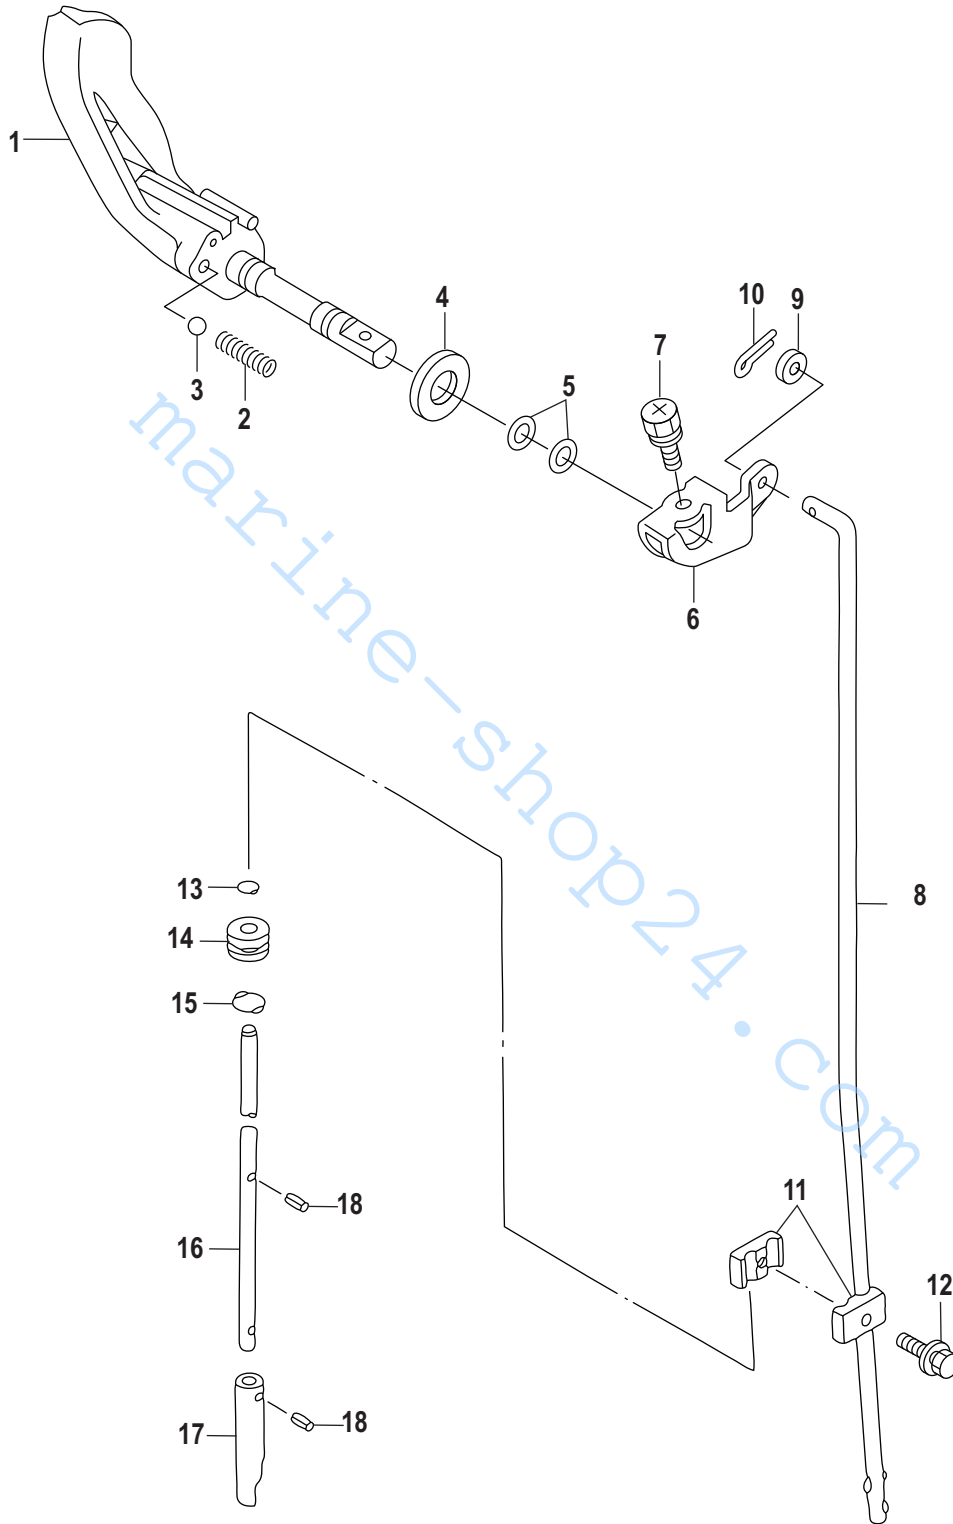

PART NOTES:

- [1] - COMPONENT OF ENGINE SHORT BLOCK 8M0072379
COMPONENT OF ENGINE SHORT BLOCK 823825T08

Shift Linkage

22474

Shift Linkage

Ref #	Part Class	Part Number	Description	Comments	Qty	Note
1	0000	898101343	LEVER Shift	[0R993594] & Below	1	
1		8M0173443	SHIFT LEVER	[0R993595] & Up	1	
2	0024	813028	SPRING		1	
3	0030	812937	STOPPER		1	
4	0012	895168	WASHER		1	
5	0025	168231	O-RING		2	
6	0000	898101345	LEVER Shift Rod		1	
7	0010	898101354	SCREW		1	
8	0000	898101344	SHIFT ROD		1	
9	0012	895106	WASHER Stainless Steel		1	
10	0018	8150261	COTTER PIN		1	
11	0000	16190	JOINT		1	
12	0010	8248324	SCREW (M6 x 16)		1	
13	0025	161771	O-RING Component of Complete Gear Housing		1	[1]
14	0023	161761	BUSHING		1	
15	0025	161781	O-RING Component of Complete Gear Housing		1	[1]
16	0000	161731	CAM ROD Component of Complete Gear Housing	Short	1	
16	0000	161741	CAM ROD Component of Long Extension Kit	Long	1	
17	0000	161721	CLUTCH CAM Component of Complete Gear Housing		1	
18	0017	161791	PIN Component of Complete Gear Housing - Component of Long Extension Kit		2	
-	0027	95220A4	GASKET SET Lower Unit		1	