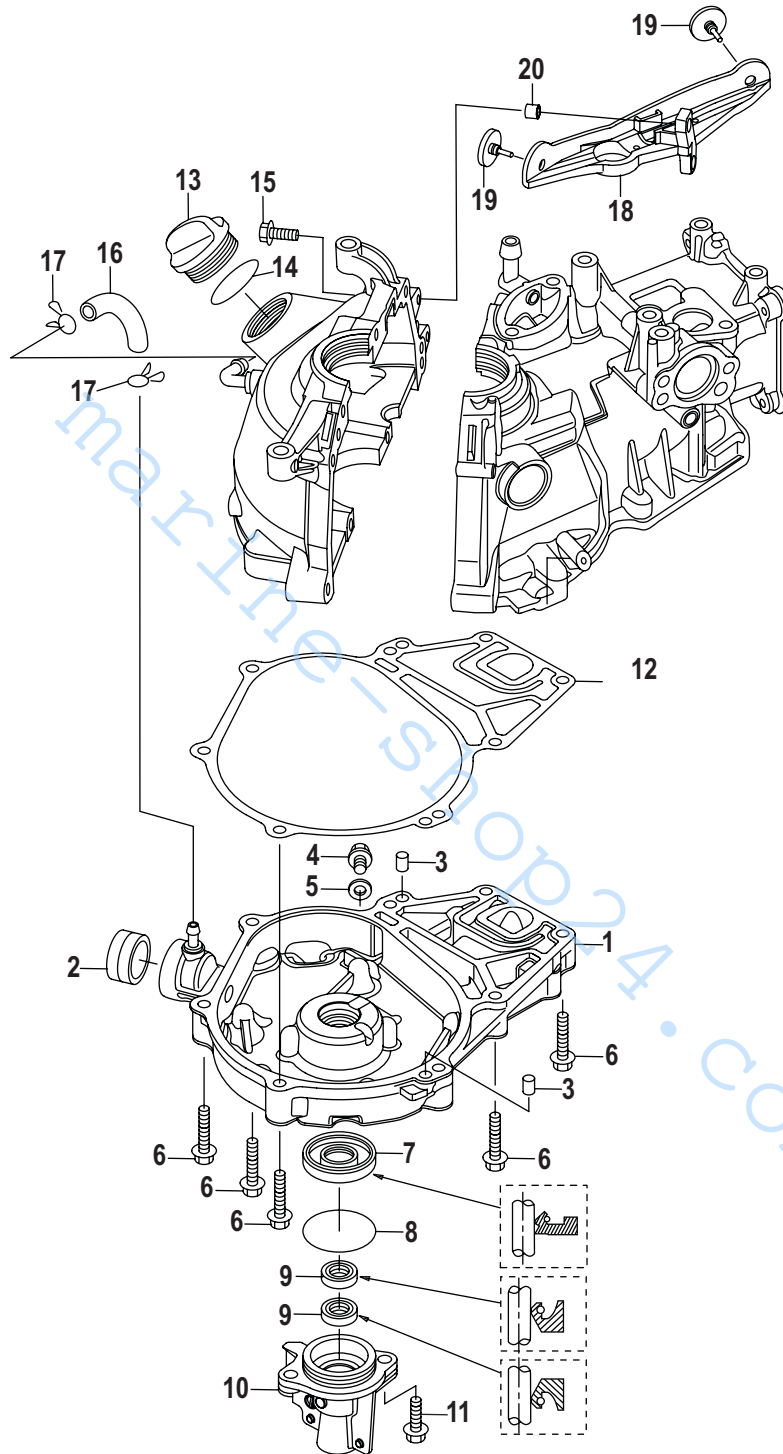

Oil Pan Serial # 0R318095 and Below

22492

Oil Pan Serial # 0R318095 and Below

Ref #	Part Class	Part Number	Description	Comments	Qty	Note
1	0000	898103T54	PAN Oil		1	[1]
2	0000	898101294	DIPSTICK		1	[1]
3	0017	16119	PIN Dowel		3	[1]
4	0010	8035096	BOLT		1	[1]
5	0012	8035161	WASHER		1	[1]
6	0010	850879001	BOLT		8	[1]
7	0026	898101285	SEAL Oil		1	[2]
8	0025	825057003	O-RING		1	[2]
9	0026	898101298	SEAL Oil		2	[2]
10	0000	898103T55	HEAD Crankcase		1	[1]
11	0010	167051	BOLT (M6 x 20)		2	[1]
12	0027	898101297	GASKET Oil Pan		1	[2]
13	0000	859578A02	CAP ASSEMBLY Oil Filler		1	[1]
14	0025	803513007	O-RING		1	[2]
15	0010	167051	BOLT (M6 x 20)		2	
16	0032	898101281	HOSE (90 mm) Rubber		1	
17	0054	95395	CLIP Stainless Steel		2	
18	0000	898101299	BRACKET Starter		1	
19	0000	898101300	DAMPER Rubber		2	
20	0023	952868	COLLAR		2	
-	0027	898103A67	GASKET SET Powerhead		1	
-	0000	898103T72	SHORT BLOCK		1	