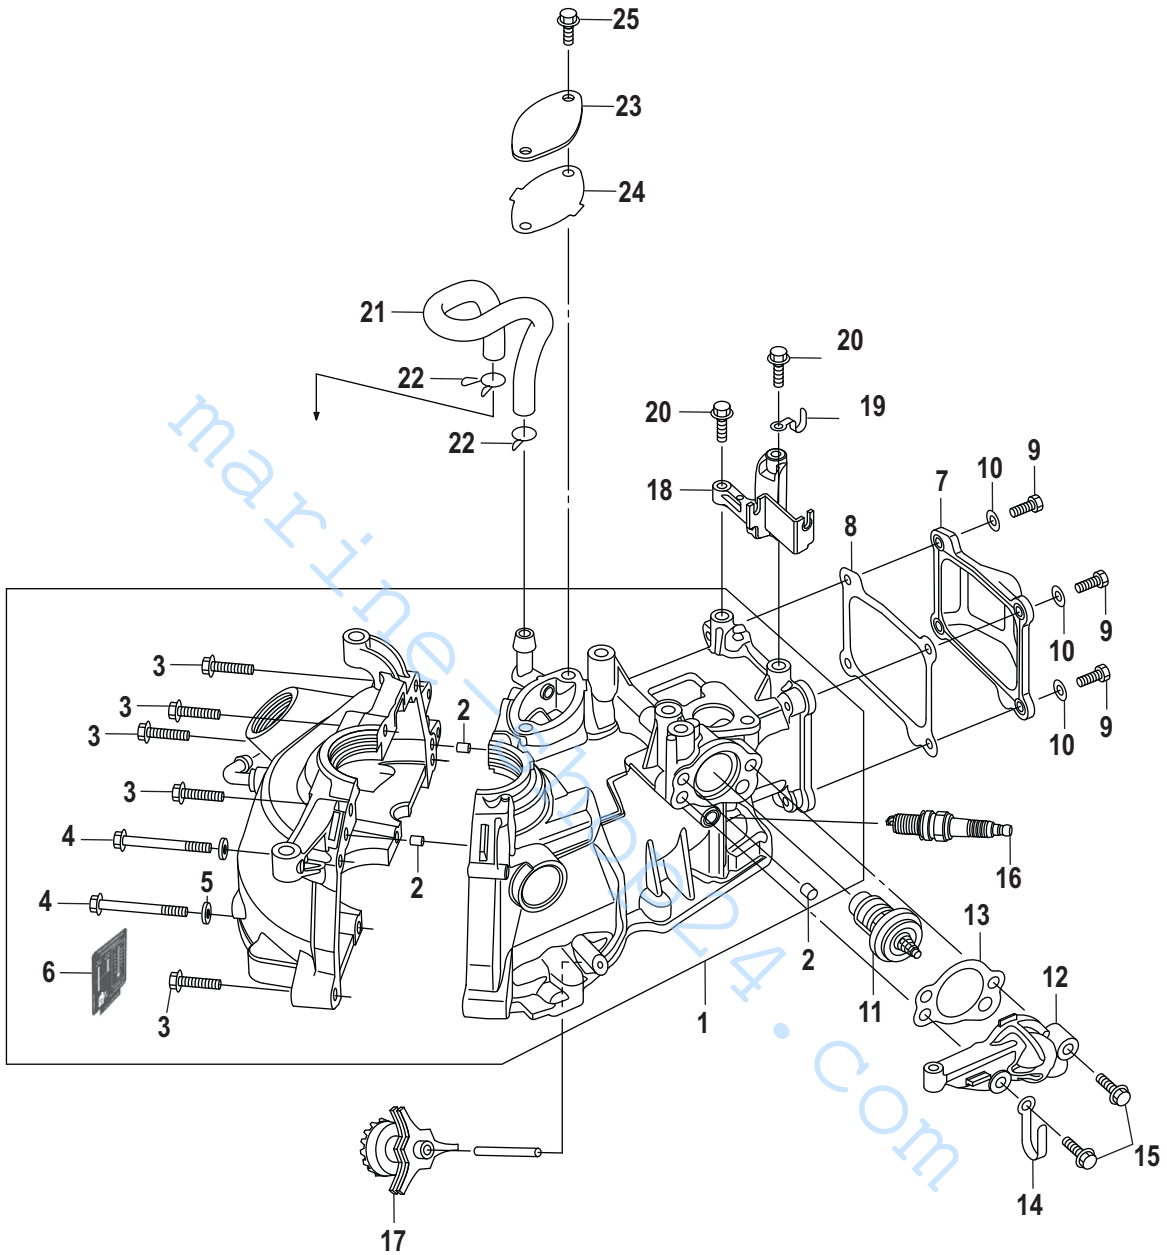

Cylinder Block All Models-Serial # 0R318095 and Below

22472

Cylinder Block All Models-Serial # 0R318095 and Below

Ref #	Part Class	Part Number	Description	Comments	Qty	Note
1	0803	898103T42	CYLINDER BLOCK		1	[1]
2	0017	16119	PIN Dowel		3	[1]
3	0010	850879001	BOLT		6	[1]
4	0010	898101363	BOLT		2	[1]
5	0012	895106	WASHER Stainless Steel		2	[1]
6	0037	896851005	DECAL Recommended Oil		1	
7	0000	898103T43	COVER Cylinder Head		1	[1]
8	0027	898101323	GASKET Cylinder Head Cover		1	[2]
9	0010	166954	BOLT		4	[1]
9	0010	16832	BOLT (M6 x 16)		4	[1]
10	0012	895118002	WASHER		4	[1]
11	0000	804540	THERMOSTAT		1	[1]
12	0000	898101278	CAP Thermostat		1	[1]
13	0027	898101279	GASKET Thermostat Cap		1	[2]
14	0054	8035631	CLAMP		1	[1]
15	0010	82304224	BOLT		2	[1]
16	0033	803507	SPARK PLUG		1	[3]
17	0000	898101296	SLINGER		1	[1]
18	0000	898101314	BRACKET Throttle Cable		1	
19	0054	8035631	CLAMP		1	
20	0010	825702002	BOLT Stainless Steel		2	
21	0032	898101282	HOSE Breather		1	
22	0054	952245	CLAMP		2	
23	0000	898103T44	COVER Breather Chamber		1	[1]
24	0027	898101280	GASKET Breather Chamber Cover		1	[2]
25	0010	8248324	SCREW (M6 x 16)		2	[1]
-	0027	898103A67	GASKET SET Powerhead		1	
-	0000	898103T72	SHORT BLOCK	[0R318095] & Below	1	

PART NOTES:

1. [1] - COMPONENT OF ENGINE SHORT BLOCK 898103T72
2. [2] - COMPONENT OF ENGINE SHORT BLOCK 898103T72
   COMPONENT OF POWERHEAD GASKET SET 898103A67
3. [3] - Alternate part numbers:
   803507QS
   8M0176629QS Belgium