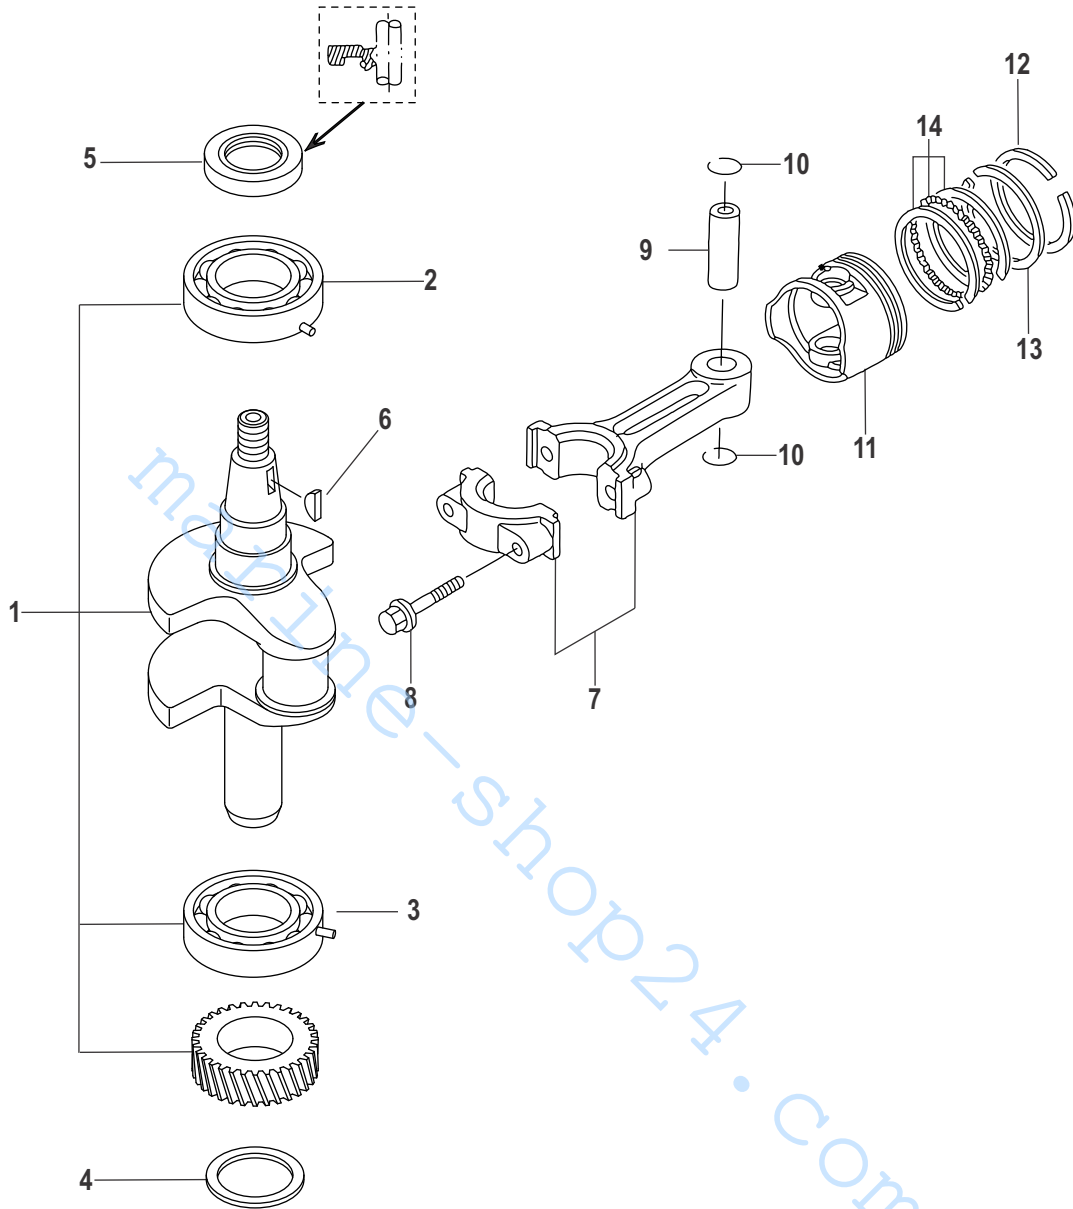

Crankshaft, Piston and Connecting Rod

22489

Crankshaft, Piston and Connecting Rod

Ref #	Part Class	Part Number	Description	Comments	Qty	Note
1	0401	898103T45	CRANKSHAFT ASSEMBLY		1	[1]
2	0030	16049	BEARING Ball	[OR993269] & Below	2	[1]
2		8M0172723	BEARING Ball	[OR993270] & Up	1	[1]
3	0030	16049	BEARING Ball	[OR993270] & Up	1	[1]
4	0000	898101283	THRUST PLATE		1	[1]
5	0026	898101285	SEAL Oil		1	[1]
6	0028	95229	KEY		1	
7	0600	898103T50	CONNECTING ROD ASSEMBLY		1	[1]
8	0010	898101284	BOLT		2	[1]
9	0041	825713001	PIN Piston	[OR184082] & Below	1	[2]
9	0041	825713002	PIN Piston	[OR184083] & Up	1	[1]
10	0053	16057	CLIP		2	[1]
11	0713	898103A46	PISTON ASSEMBLY		1	[1]
12	0039	898103A47	RING SET Piston		1	[1]
13		NSS	NOT SOLD SEPARATE Piston Ring - Second		1	[1]
14		NSS	NOT SOLD SEPARATE Oil Ring- Piston		1	[1]
-	0000	898103T72	SHORT BLOCK	[OR318095] & Below	1	
-	0000	823825T08	SHORT BLOCK	[OR318096] & Up	1	
-	0000	8M0072379	SHORT BLOCK	EPA Models Only [OR448033] & Up	1	

PART NOTES:

1. [1] - COMPONENT OF ENGINE SHORT BLOCK 8M0072379
   COMPONENT OF ENGINE SHORT BLOCK 823825T08
   COMPONENT OF ENGINE SHORT BLOCK 898103T72
2. [2] - COMPONENT OF ENGINE SHORT BLOCK 823825T08
   COMPONENT OF ENGINE SHORT BLOCK 898103T72