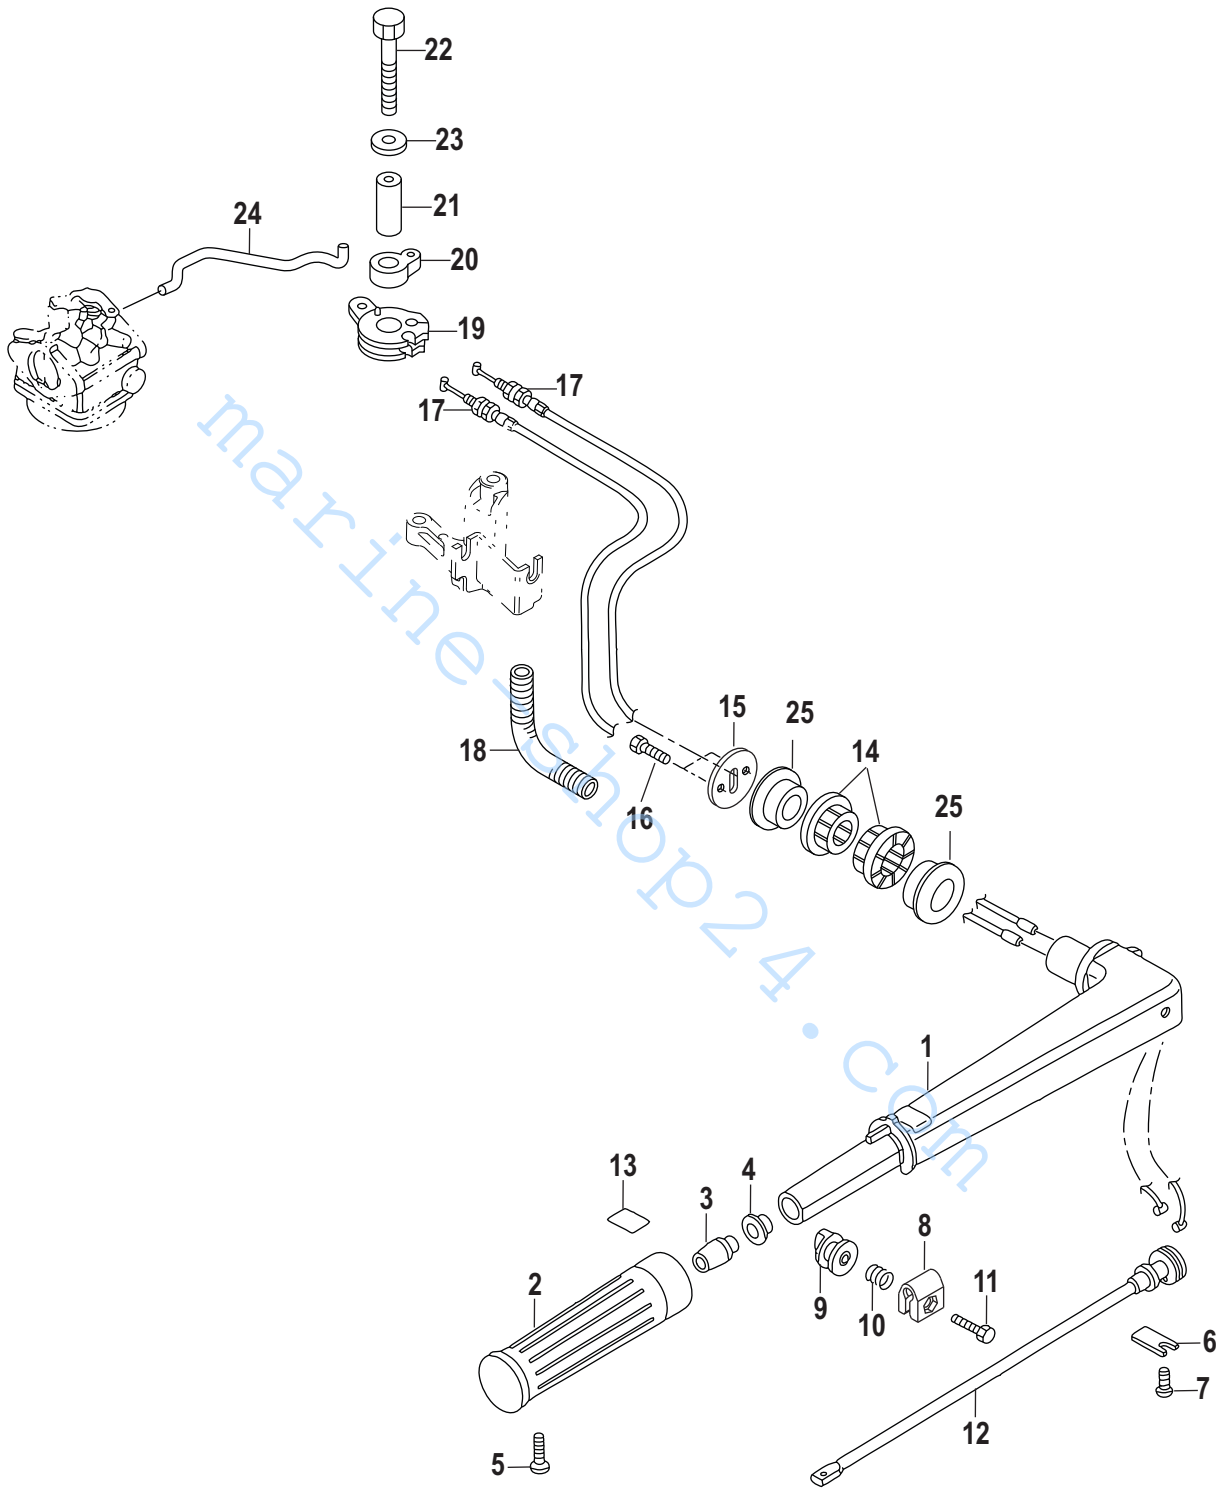

Tiller Handle

22485

Tiller Handle

Ref #	Part Class	Part Number	Description	Comments	Qty	Note
-	0000	889246T69	TILLER HANDLE KIT		1	
1	0000	889246T70	TILLER HANDLE		1	
2	0000	853775003	GRIP		1	
3	0000	803569	SHAFT Rubber		1	
4	0023	898101309	BUSHING		1	
5	0010	898101310	SCREW		1	
6	0000	16338	BRACKET		1	
7	0010	895143002	SCREW		1	
8	0000	898101311	FRICTION PIECE		1	
9	0011	892776	NUT		1	
10	0024	892777	SPRING Stainless Steel		1	
11	0010	823042039	BOLT		1	
12	0000	898101313	SHAFT Throttle		1	
13	0037	824200005	DECAL Throttle		1	
14	0023	16083002	BUSHING		2	
15	0000	898101308	COVER		1	
16	0010	16832	BOLT (M6 x 16)		2	
17	0000	898101312	CABLE Throttle		2	
18	0023	8797051	SLEEVE		1	
19	0000	803571	DRUM Throttle		1	
20	0000	803572	OPENER Throttle		1	
21	0023	803573	COLLAR		1	
22	0010	804367002	BOLT		1	
23	0012	895118002	WASHER		1	
24	0000	898101315	ROD Throttle		1	
25	0023	16083003	BUSHING		2