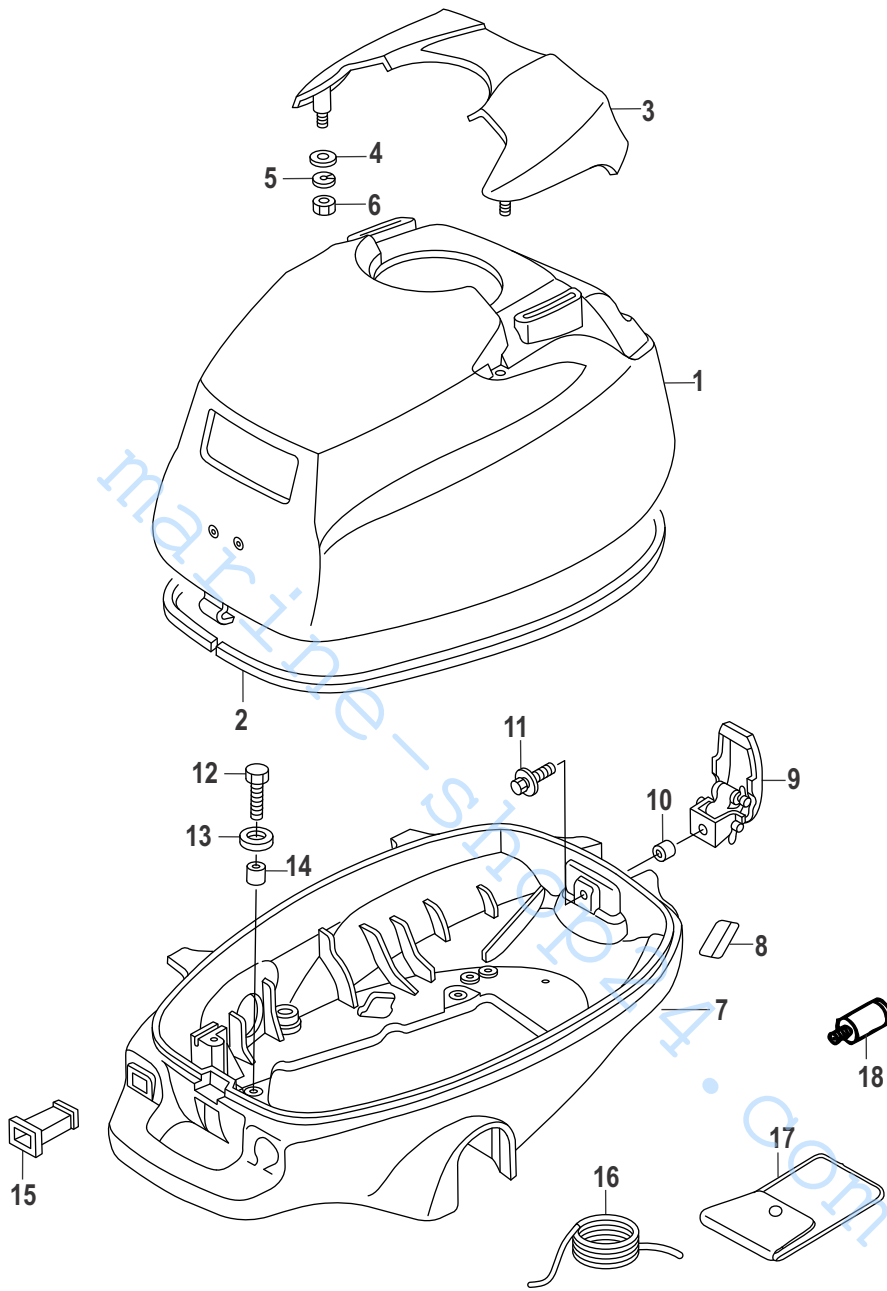

Cowling

22482

Cowling

Ref #	Part Class	Part Number	Description	Comments	Qty	Note
1	0100	898103T78	TOP COWL ASSEMBLY Mercury	[0R399905] & Below	1	
1	0100	8M0061798	TOP COWL ASSEMBLY Black, no decals	[0R399906] & Up	1	
1	0100	898103T80	TOP COWL ASSEMBLY Mariner	[0R399905] & Below	1	
1	0100	8M0058617	TOP COWL ASSEMBLY Silver, no decals	[0R399906] & Up	1	
2	0026	898101348	SEAL Cowl	[0R399905] & Below	1	
2	0026	8M0072631	SEAL	[0R399906] & Up	1	
3	0000	898103T77	HANDLE Tilt Mercury	[0R787292] & Below	1	
3	0000	8M0130969	HANDLE Tilt, Mercury	[0R787293] & Up	1	
3	0000	898103T79	HANDLE Tilt Mariner	[0R787292] & Below	1	
3	0000	8M0130971	HANDLE Tilt, Mariner	[0R787293] & Up	1	
4	0012	895106	WASHER Stainless Steel		4	
5	0013	400256	LOCKWASHER (M6)		4	
6	0011	853722022	NUT		4	
7	0000	898103T76	BOTTOM COWL		1	
8		NSS	NOT SOLD SEPARATE Decal-Spark Plug		1	
9	0000	817015001	COWL LATCH ASSEMBLY	[0R318095] & Below	1	
9	0000	817015005	COWL LATCH ASSEMBLY	[0R318096] THRU [0R399905]	1	
9	0000	8M0063135	COWL LATCH ASSEMBLY	[0R399906] & Up	1	
10	0023	952868	COLLAR		1	
11	0010	8248324	SCREW (M6 x 16)		1	
12	0010	16832	BOLT (M6 x 16)		4	
13	0012	895118002	WASHER		4	
14	0023	9528611	COLLAR		4	
15	0000	898101373	BUSHING		1	
16	0050	16230	SAFETY ROPE		1	
17	0091	803581	TOOL KIT		1	
18	0000	16841A2	FLUSHING ATTACHMENT		1	[1]

PART NOTES:

1. [1] - Alternate part numbers:
   16841A 2Service Part
   16841K02MPP
   16841Q02QS