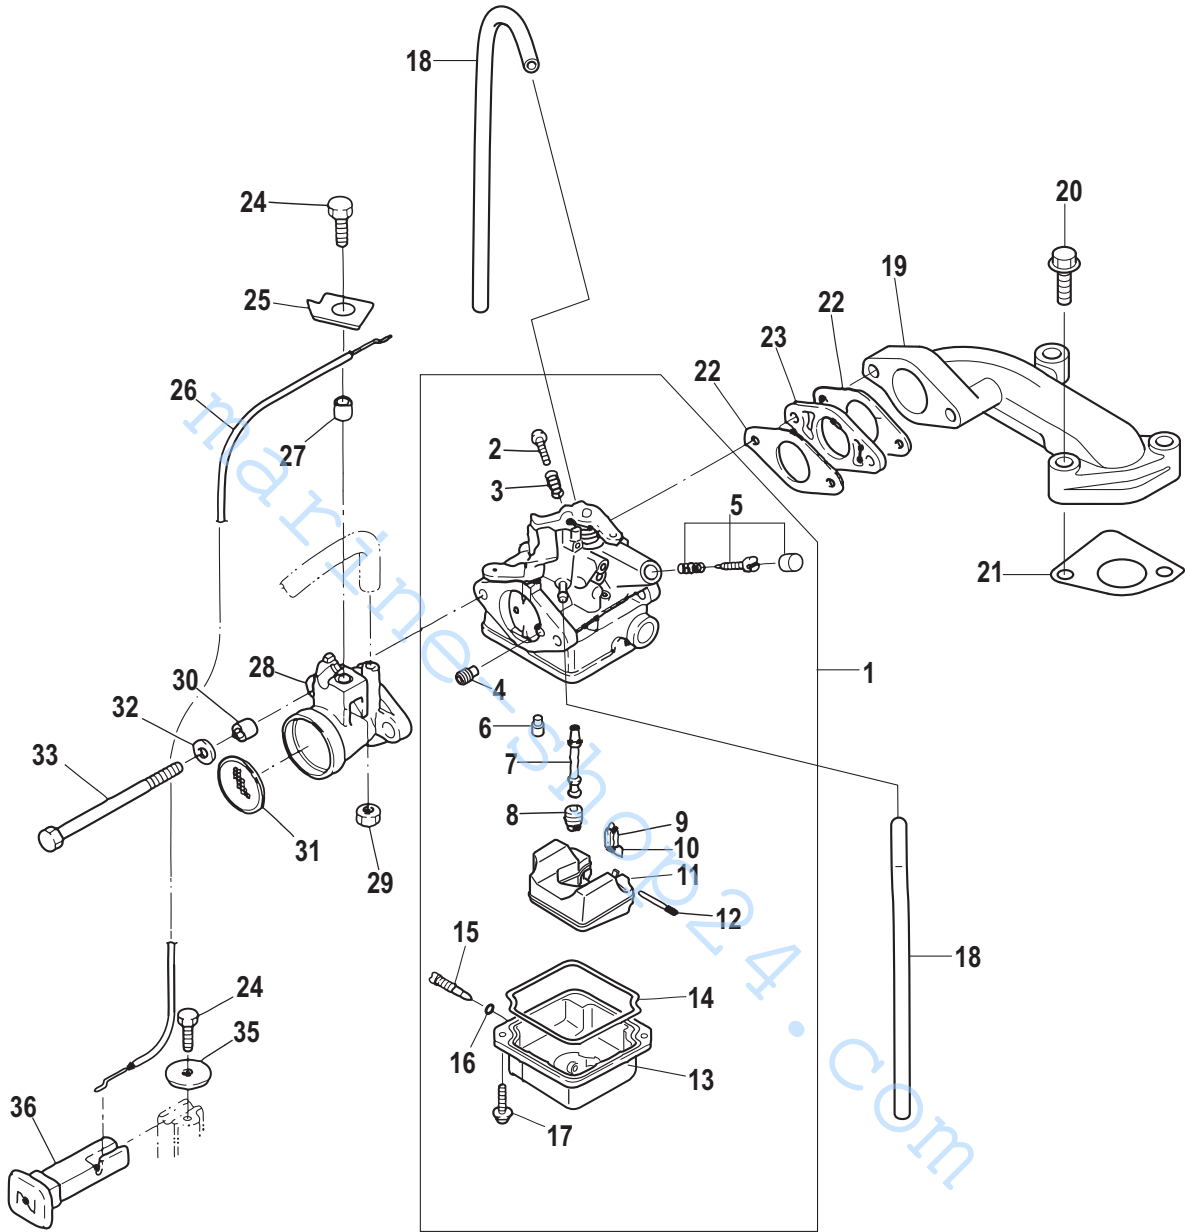

Carburetor All Models-Serial # 0R318096 Thru 0R448032

43142

Carburetor All Models-Serial # 0R318096 Thru 0R448032

Ref #	Part Class	Part Number	Description	Comments	Qty	Note
1	3303	853720T23	CARBURETOR	2 Horsepower	1	
1	3303	853720T24	CARBURETOR	2.5 Horsepower	1	
1	3303	853720T25	CARBURETOR	3.5 Horsepower	1	
2	0010	898101407	SCREW Stop		1	
3	0024	803554	SPRING		1	
4	0000	898103244	JET Slow Air (#115)	2/3.5 Horsepower	1	
4		NSS	NOT SOLD SEPARATE	2.5 Horsepower	1	
5	0010	898101289	SET SCREW Pilot		1	
6	0019	8M0060417	PLUG Rubber		1	
7	0000	898103238	MAIN NOZZLE	2 Horsepower	1	
7	0000	898103239	MAIN NOZZLE	2.5 Horsepower	1	
7	0000	8126506	MAIN NOZZLE	3.5 Horsepower	1	
8	0000	16250012	JET Main (#58)	2 Horsepower	1	
8	0000	162508	JET Main (#65)	2.5 Horsepower	1	
8	0000	16250011	JET Main (#68)	3.5 Horsepower	1	
9	0000	162543	FLOAT VALVE Brass		1	[1]
10	0054	803525	CLIP Stainless Steel		1	[1]
11	0000	898103245	FLOAT		1	[1]
12	0017	162562	PIN Float - Stainless Steel		1	[1]
13	0000	898103240	FLOAT BOWL		1	
14	0027	8035084	GASKET Rubber		1	[1]
15	0010	8035093	SCREW Drain (M5 x 6)		1	
16	0025	8035131	O-RING Rubber		1	[2]
17	0010	16260	SCREW (M4 x 12)		2	[1]
18	0032	898101365	HOSE Rubber (230 mm)		2	
19	0000	879147T98	MANIFOLD Intake		1	
20	0010	16830A1	SCREW KIT		2	
21	0027	898101291	GASKET Intake Manifold		1	[3]
22	0027	803508013	GASKET		2	[3]
23	0027	80350810	GASKET Insulator		1	
24	0010	16832	BOLT (M6 x 16)		1	
25	0000	803528	BRACKET		1	
26	0000	898101293	CABLE Choke Link		1	
27	0023	804371001	COLLAR		1	
28	0000	803526T	SILENCER Air		1	
29	0011	879194336	NUT		1	
30	0023	952868	COLLAR		2	
31	0000	803527	FLAME ARRESTOR		1	
32	0012	879194338	WASHER		2	
33	0010	898101292	SCREW		2	
34	0010	879194248	BOLT		1	
35	0012	161404	WASHER		1	
36	0000	804646	ROD Choke		1	
-	0000	855546A05	REPAIR KIT Carburetor		1	
-	0027	898103A67	GASKET SET Powerhead		1