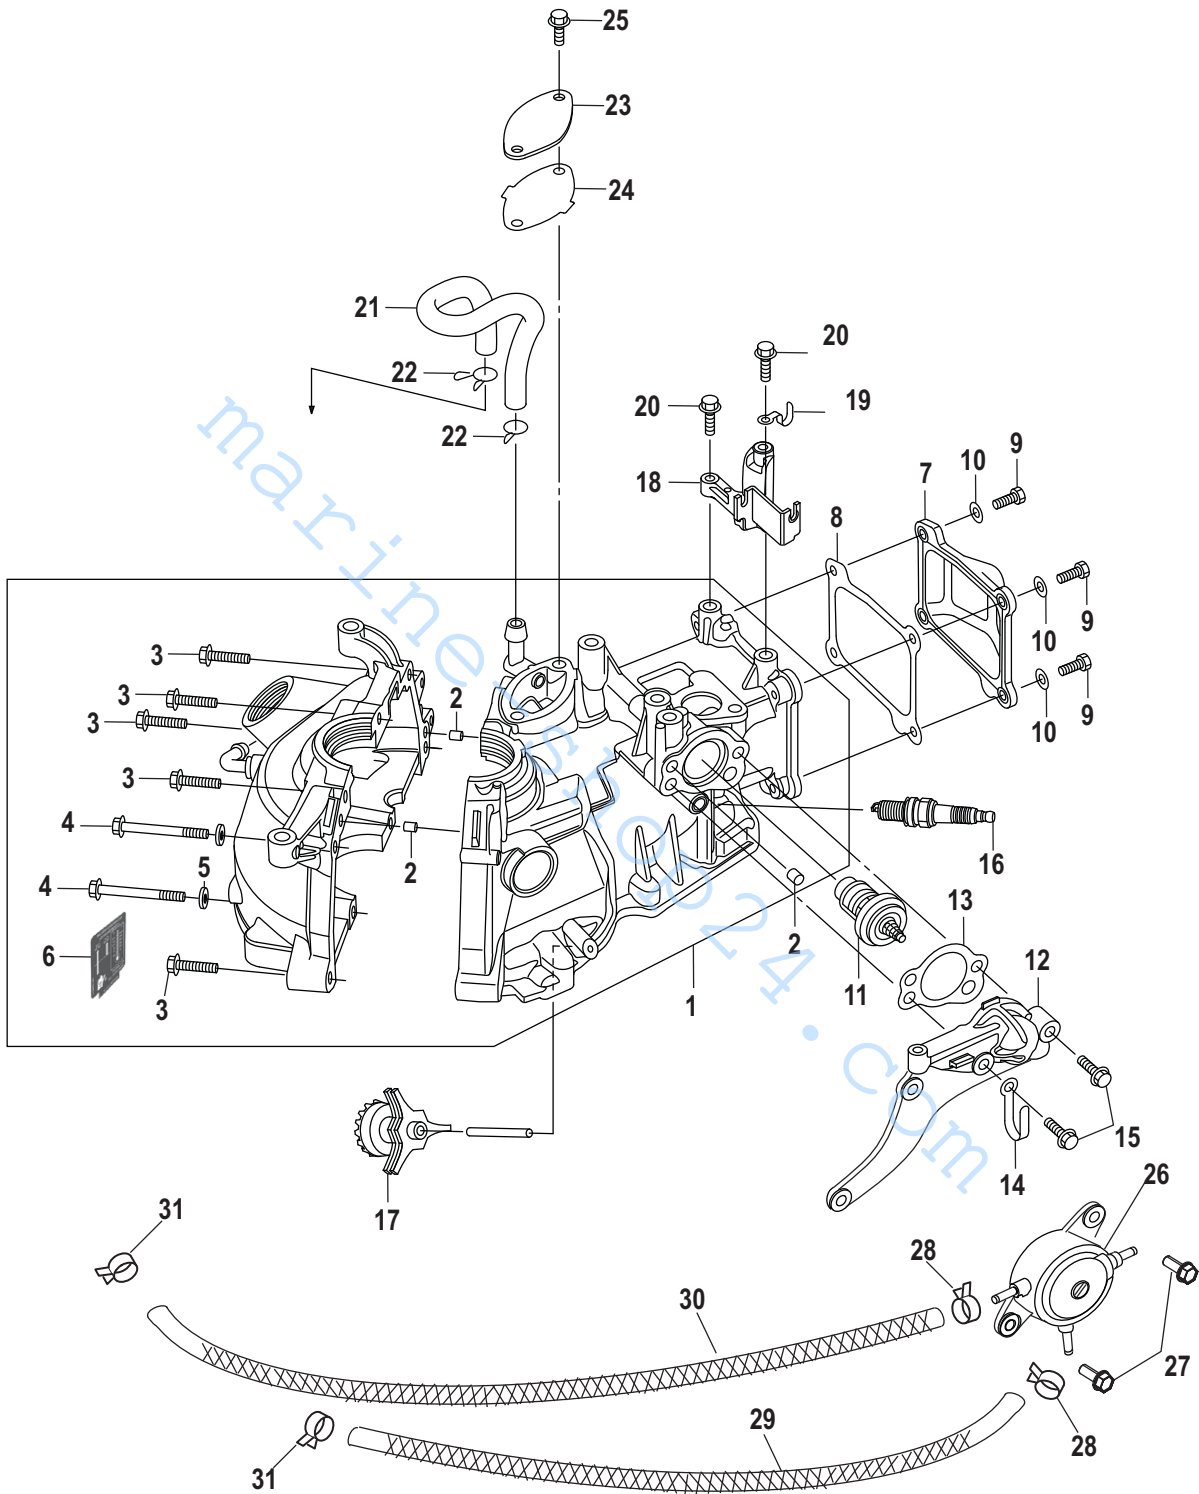

Cylinder Block EPA Models-Serial # 0R448033 and Up

50918

Cylinder Block EPA Models-Serial # 0R448033 and Up

Ref #	Part Class	Part Number	Description	Comments	Qty	Note
1	0803	815013T12	CYLINDER BLOCK ASSEMBLY		1	[1]
2	0017	16119	PIN Dowel		3	[1]
3	0010	810755010	BOLT		6	[1]
4	0010	898101363	BOLT		2	[1]
5	0012	879194338	WASHER		2	[1]
6	0037	896851005	DECAL Recommended Oil		1	
7	0000	898103T43	COVER Cylinder Head		1	[1]
8	0027	898101323	GASKET Cylinder Head Cover		1	[2]
9	0010	166954	BOLT		4	[1]
9	0010	16832	BOLT (M6 x 16)		4	[1]
10	0012	953921	WASHER Stainless Steel		4	[1]
11	0000	804540	THERMOSTAT		1	[1]
12	0000	8M0072278	CAP		1	[1]
13	0027	898101279	GASKET Thermostat Cap		1	[2]
14	0054	803563005	CLAMP		1	[1]
15	0010	879194264	BOLT		2	[1]
16	0033	803507	SPARK PLUG		1	[3]
17	0000	898101296	SLINGER		1	[1]
18	0000	898101314	BRACKET Throttle Cable		1	
19	0054	803563005	CLAMP		1	
20	0010	879194263	BOLT		2	
21	0032	898101282	HOSE Breather		1	
22	0054	952245	CLAMP		2	
23	0000	898103T44	COVER Breather Chamber		1	[4]
24	0027	898101280	GASKET Breather Chamber Cover		1	[2]
25	0010	8248324	SCREW (M6 x 16)		2	[1]
26	0000	8M0072277	FUEL PUMP		1	
27	0010	898101953	BOLT		2	
28	0054	95395	CLIP Stainless Steel		2	
29	0032	8M0072281	HOSE Low Permeation Fuel Shut Off to Pump		1	
30	0032	8M0072280	HOSE Low Permeation Pump to Carburetor		1	
31	0054	851817004	CLIP		2	
-	0027	898103A67	GASKET SET Powerhead		1	
-	0000	8M0072379	SHORT BLOCK	[0R448033] & Up	1	

PART NOTES:

1. [1] - COMPONENT OF ENGINE SHORT BLOCK 8M0072379
2. [2] - COMPONENT OF ENGINE SHORT BLOCK 8M0072379
   COMPONENT OF POWERHEAD GASKET SET 898103A67
3. [3] - Alternate part numbers:
   803507QS
   8M0176629QS Belgium
4. [4] - COMPONENT OF ENGINE SHORT BLOCK 823825T08