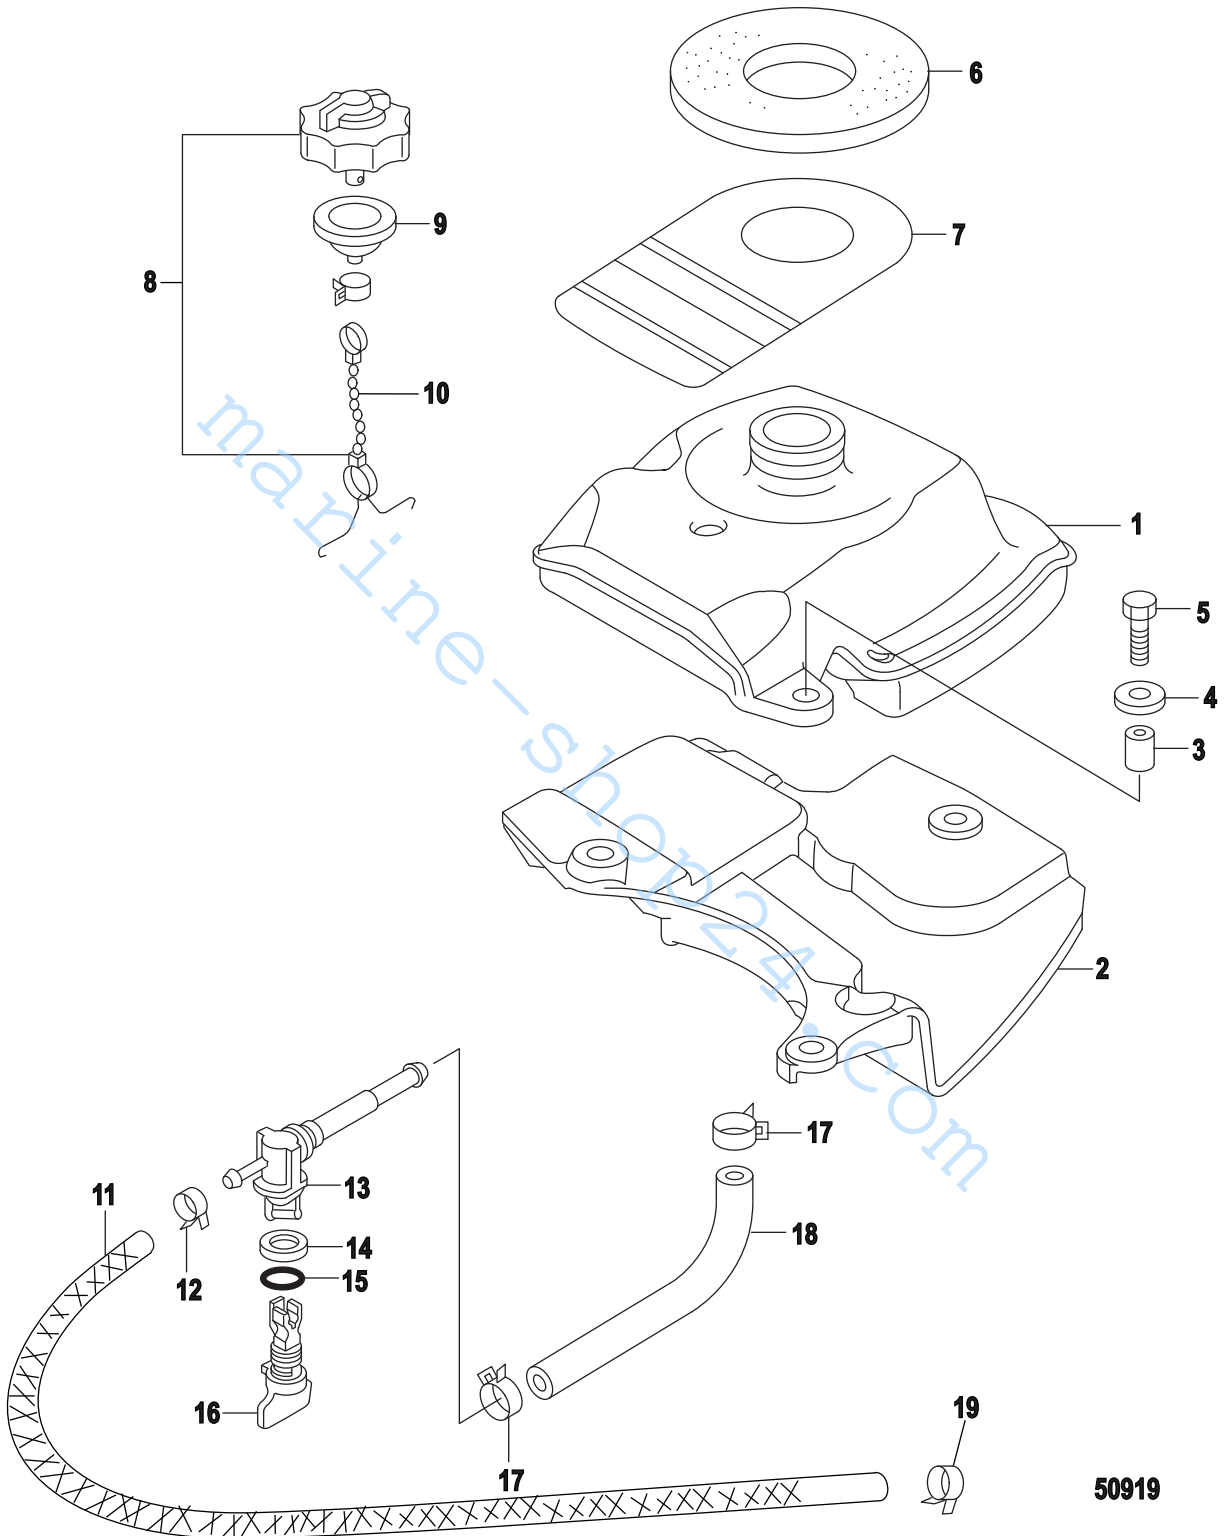

Fuel Tank EPA Models-Serial # 0R448033 and Up

50919

Fuel Tank EPA Models-Serial # 0R448033 and Up

Ref #	Part Class	Part Number	Description	Comments	Qty	Note
1	1265	8M0055353	TANK ASSEMBLY Fuel	[OR475060] & Below	1	
1	1265	8M0076577	TANK ASSEMBLY Fuel	[OR475061] & Up	1	
2	0000	898103197	COVER		1	
3	0023	853826003	SPACER		3	
4	0012	953921	WASHER Stainless Steel		3	
5	0010	879194250	BOLT		3	
6	0026	8M0055355	SEAL		1	
7	0037	898101372	DECAL Caution	[OR787292] & Below	1	
7	0037	8M0134025	DECAL Caution	[OR787293] & Up	1	
8	1200	8M0072276	CAP ASSEMBLY		1	
9	0027	878353	GASKET		1	
10	0000	851845	HOOK		1	
11	0032	8M0072281	HOSE Low Permeation To Fuel Pump		1	
12	0054	851817004	CLIP		1	
13	0022	16240	FUEL COCK ASSEMBLY		1	
14	0000	16244	RUBBER		1	
15	0025	161811	O-RING		1	
16	0000	898103220	KNOB Fuel Cock		1	
17	0054	898101338	CLIP		2	
18	0032	898103222	HOSE Fuel		1	
19	0054	95395	CLIP Stainless Steel		1