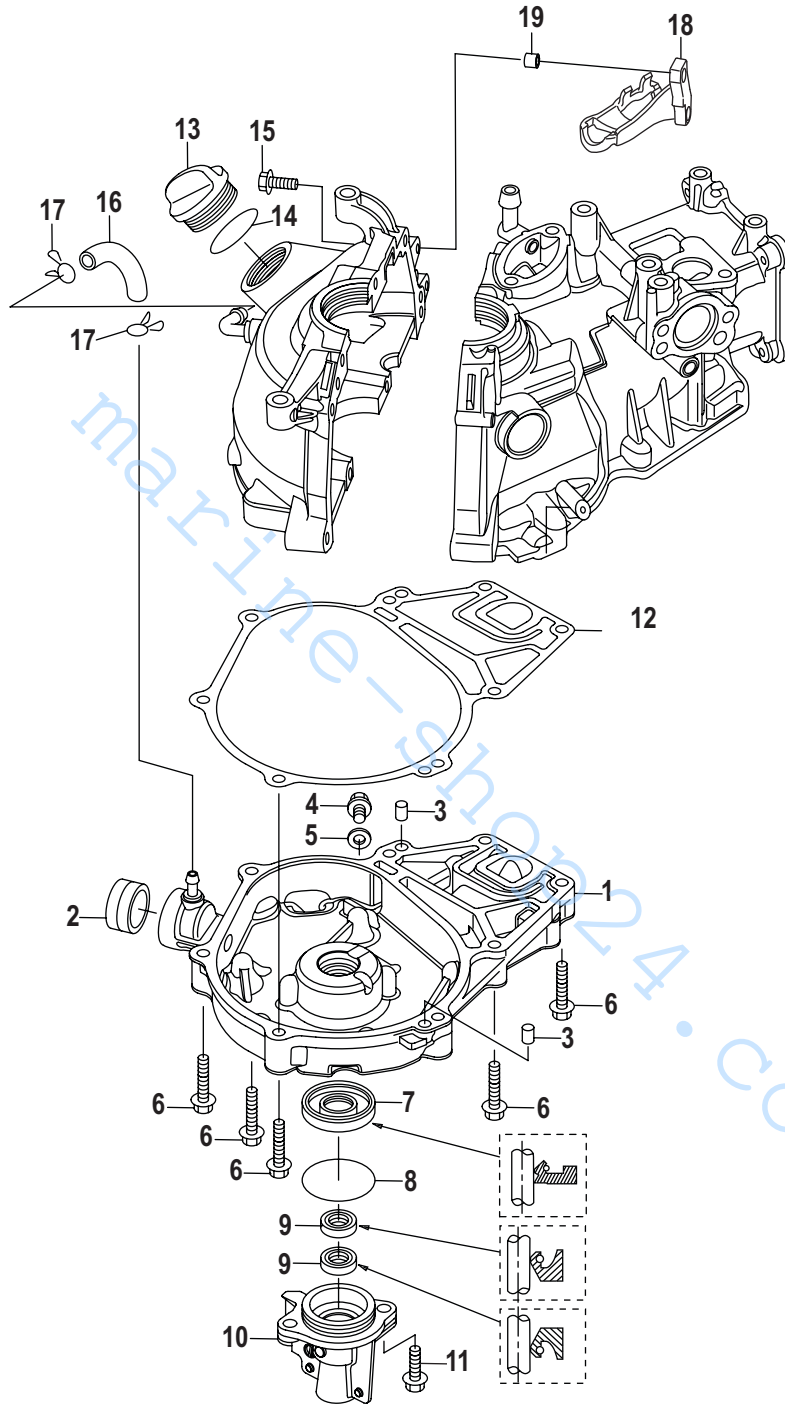

Oil Pan Serial # 0R318096 and Up

43286

Oil Pan Serial # 0R318096 and Up

Ref #	Part Class	Part Number	Description	Comments	Qty	Note
1	0000	898103T54	PAN Oil		1	[1]
2	0000	898101294	DIPSTICK		1	[1]
3	0017	16119	PIN Dowel		3	[1]
4	0010	803509021	BOLT		1	[1]
5	0012	8035161	WASHER		1	[1]
6	0010	810755010	BOLT		8	[1]
7	0026	898101285	SEAL Oil		1	[2]
8	0025	825057003	O-RING		1	[2]
9	0026	898101298	SEAL Oil		2	[2]
10	0000	898103T55	HEAD Crankcase		1	[1]
11	0010	167051	BOLT (M6 x 20)		2	[1]
12	0027	898101297	GASKET Oil Pan		1	[2]
13	0000	859578A02	CAP ASSEMBLY Oil Filler		1	[1]
14	0025	803513007	O-RING		1	[2]
15	0010	167051	BOLT (M6 x 20)		2	
16	0032	898101281	HOSE (90 mm) Rubber		1	
17	0054	95395	CLIP Stainless Steel		2	
18	0000	898103219	BRACKET		1	
19	0023	952868	COLLAR		2	
-	0027	898103A67	GASKET SET Powerhead		1	
-	0000	823825T08	SHORT BLOCK		1	

PART NOTES:

1. [1] - COMPONENT OF ENGINE SHORT BLOCK 8M0072379
   COMPONENT OF ENGINE SHORT BLOCK 823825T08
2. [2] - COMPONENT OF ENGINE SHORT BLOCK 8M0072379
   COMPONENT OF ENGINE SHORT BLOCK 823825T08
   COMPONENT OF POWERHEAD GASKET SET 898103A67