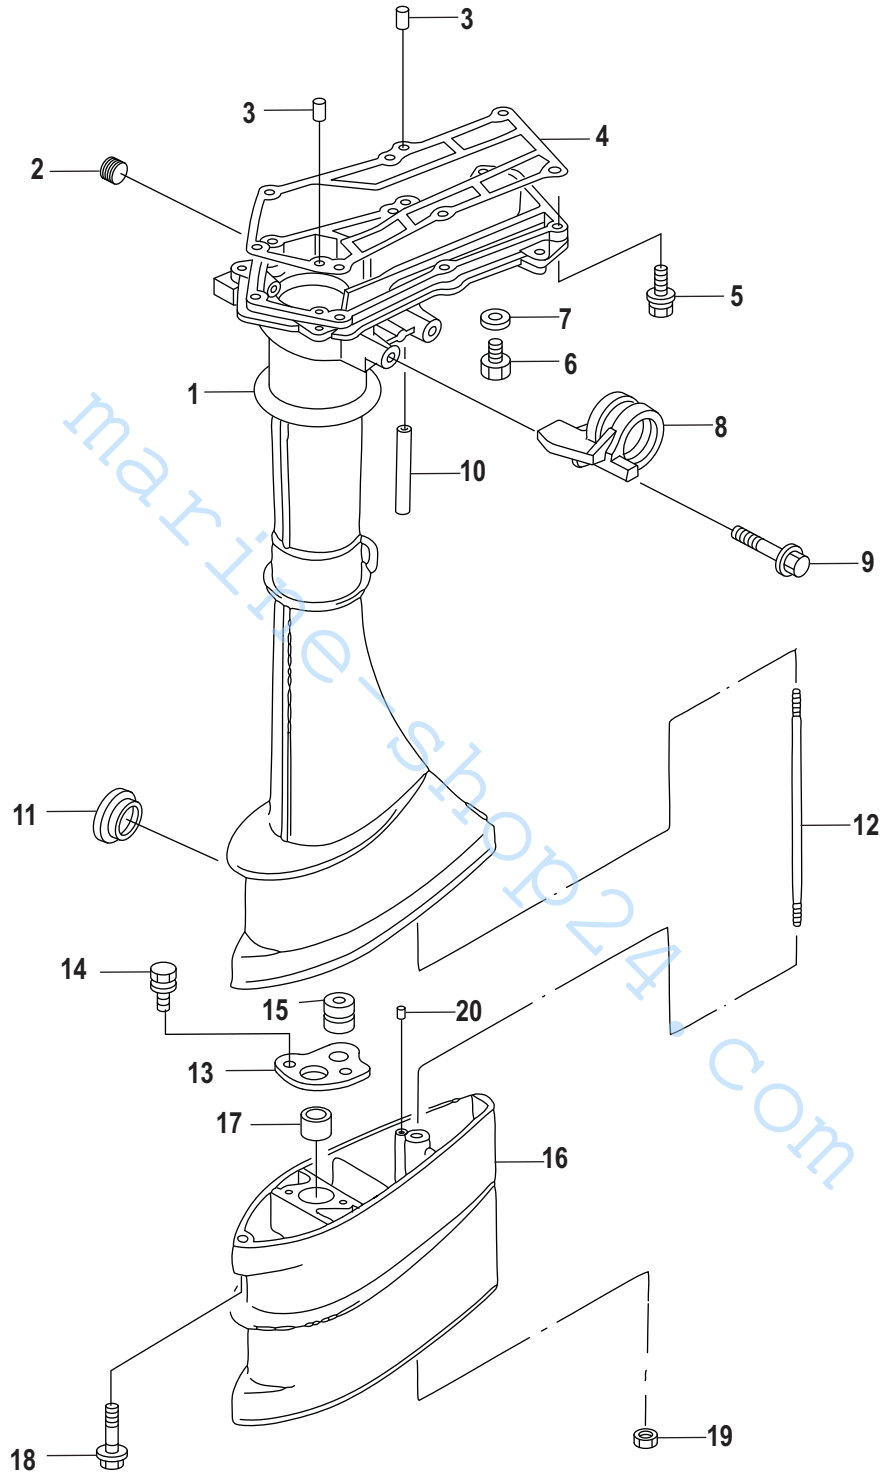

Driveshaft Housing

22488

Driveshaft Housing

Ref #	Part Class	Part Number	Description	Comments	Qty	Note
1	1599	898103T62	HOUSING Driveshaft - Short	[0R993595] & Below	1	
1		8M0173448	HOUSING Driveshaft, Short	[0R993595] & Up	1	
2	0019	803593	PLUG	[0R350682] & Below	1	
3	0017	16119	PIN Dowel		2	
4	0027	898101328	GASKET Driveshaft Housing		1	[1]
5	0010	82304224	BOLT		7	
6	0019	803592	FLUSH PLUG		1	
7	0027	95220	GASKET		1	[2]
8	0000	898103T65	BRACKET Steering		1	
9	0010	82304212	BOLT		2	
10	0032	898101355	HOSE Rubber (50 mm)		1	
11	0025	16117	GROMMET		1	
-	0000	898103T75	HOUSING KIT Extension		1	
12	0016	8230441	STUD		1	
13	0000	898101367	STOPPER		1	
14	0010	82304234	BOLT		2	
15	0025	881305002	GROMMET		1	
16	0000	898103T63	HOUSING Extension		1	
17	0023	898101329	BUSHING		1	
18	0010	898101368	BOLT		1	
19	0011	853722022	NUT		1	
20	0017	898101330	PIN Dowel		1	
-	0027	898103A67	GASKET SET Powerhead		1	
-	0027	95220A4	GASKET SET Lower Unit		1	

PART NOTES:

1. [1] - COMPONENT OF POWERHEAD GASKET SET 898103A67
   [2] - COMPONENT OF LOWER UNIT GASKET SET 95220A 4