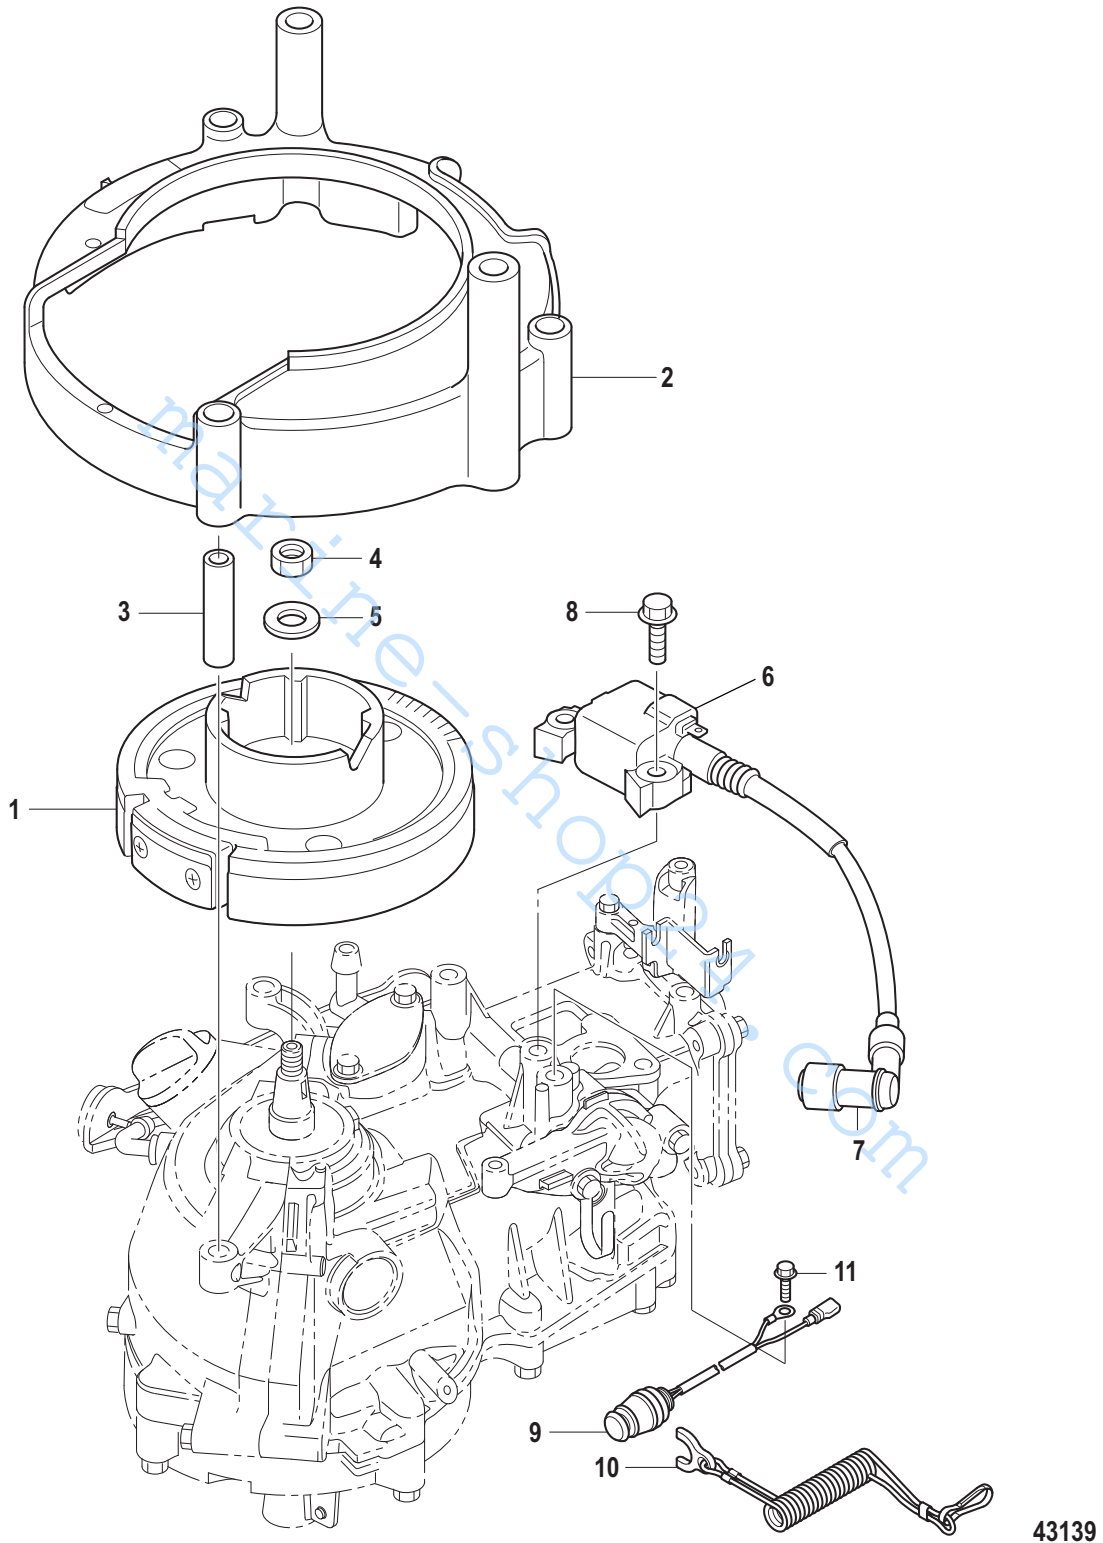

Recoil Starter

22484

Recoil Starter

Ref #	Part Class	Part Number	Description	Comments	Qty	Note
1	0000	898103T61	STARTER ASSEMBLY Recoil		1	
2	0024	898101316	SPRING		1	
3	0000	898101317	REEL		1	
4	0000	898101318	RATCHET		2	
5	0024	898101319	SPRING Return		2	
6	0000	898101320	PLATE Friction		1	
7	0010	898101321	SCREW		1	
8	0024	898101322	SPRING Friction		1	
9	0050	8M0160482	ROPE Starter		1	
10	0000	898101324	HANDLE Starter		1	
11	0000	898101325	ANCHOR Rope		1	
12	0000	898101366	PLATE Rope Anchor		1	
13	0000	803720001	SEAL Starter		1	
14	0010	898101327	SCREW		3	
15	0012	895118002	WASHER		3	
16	0054	8035631	CLAMP		1	
-	0037	898103193	DECAL Interference		1	

Flywheel Cup Serial # 0R318095 and Below

22486

Flywheel Cup Serial # 0R318095 and Below

Ref #	Part Class	Part Number	Description	Comments	Qty	Note
1	0000	898101304	CUP Flywheel		1	
2	0000	898103T59	COVER Flywheel		1	
3	0023	898101305	COLLAR		3	
4	0011	95233	NUT		1	
5	0012	898101307	WASHER		1	
6	0000	898103T58	IGNITER		1	
7	0085	803560	BOOT		1	
8	0010	167051	BOLT (M6 x 20)		2	
9	0010	8230427	BOLT ASSEMBLY (M6 x 12)		1	
10	0087	898101306	SWITCH Stop		1	
11	0000	823054	LANYARD		1	[1]

PART NOTES:

- [1] - Alternate part numbers:
823054Service Part
823054QQS

Flywheel Cup Serial # 0R318096 and Up

43139

Flywheel Cup Serial # 0R318096 and Up

Ref #	Part Class	Part Number	Description	Comments	Qty	Note
1	0000	812644T01	FLYWHEEL		1	
2	0000	898103T59	COVER Flywheel		1	
3	0023	898101305	COLLAR		3	
4	0011	95233	NUT		1	
5	0012	898101307	WASHER		1	
6	0000	803559T08	IGNITER With Cap		1	
7	0085	803560	BOOT		1	
8	0010	167051	BOLT (M6 x 20)		2	
9	0087	823037A06	SWITCH ASSEMBLY Stop - Lanyard		1	
10	0000	823054	LANYARD		1	[1]
11	0010	898103117	BOLT		1	