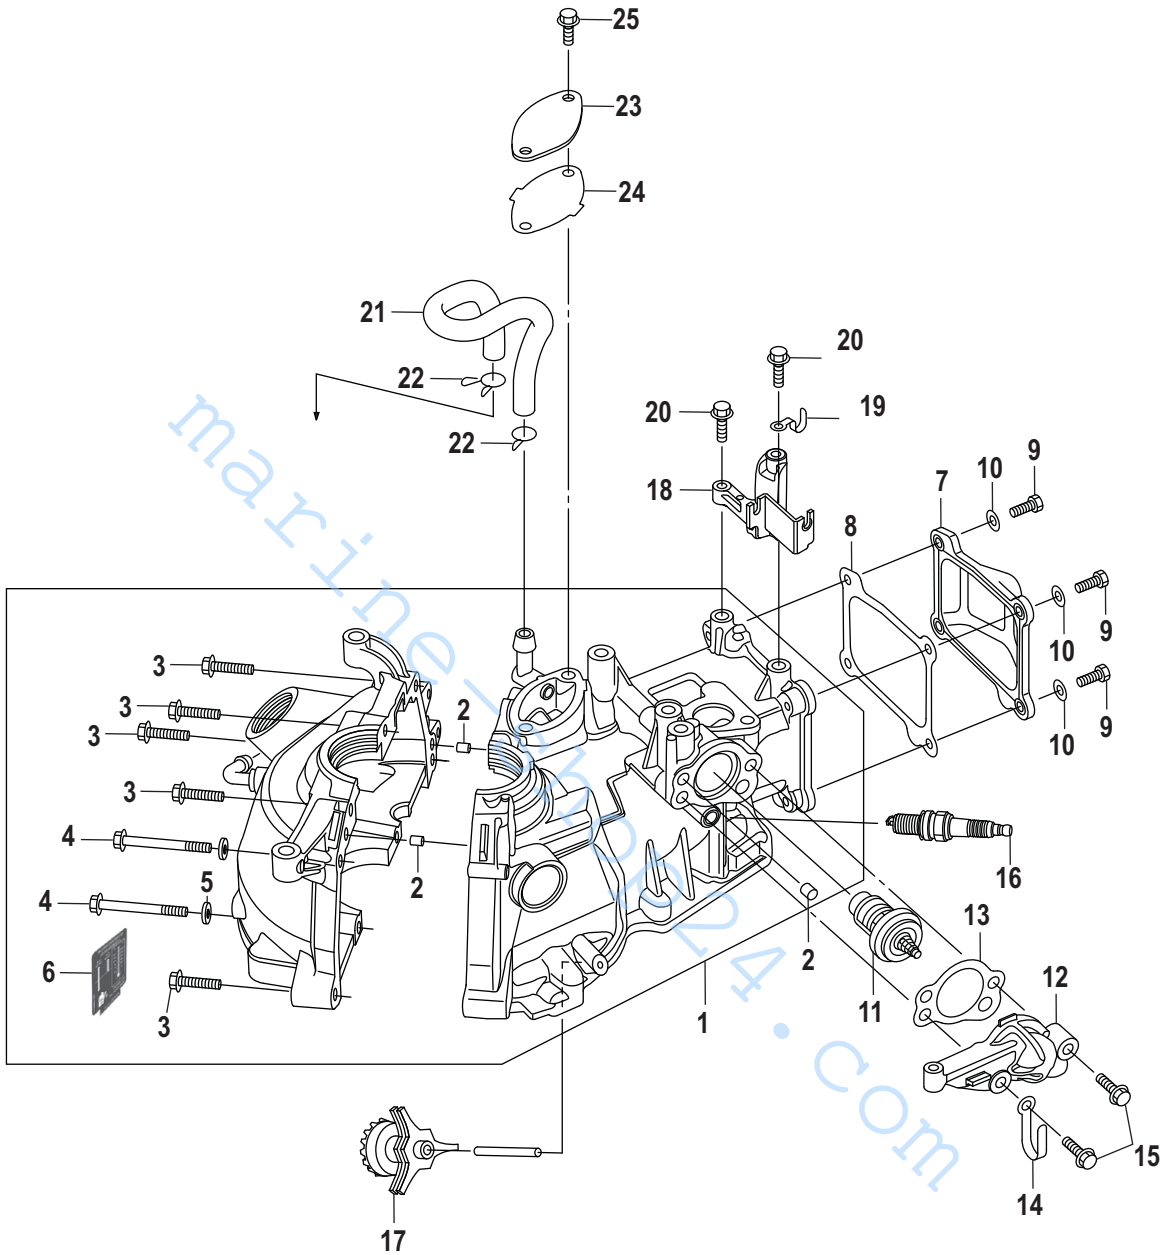

Cylinder Block All Models-Serial # 0R318096 Thru 0R448032

22472

Cylinder Block All Models-Serial # 0R318096 Thru 0R448032

Ref #	Part Class	Part Number	Description	Comments	Qty	Note
1	0803	815013T12	CYLINDER BLOCK ASSEMBLY		1	[1]
2	0017	16119	PIN Dowel		3	[1]
3	0010	810755010	BOLT		6	[1]
4	0010	898101363	BOLT		2	[1]
5	0012	879194338	WASHER		2	[1]
6	0037	896851005	DECAL Recommended Oil		1	
7	0000	898103T43	COVER Cylinder Head		1	[1]
8	0027	898101323	GASKET Cylinder Head Cover		1	[2]
9	0010	166954	BOLT		4	[1]
9	0010	16832	BOLT (M6 x 16)		4	[1]
10	0012	953921	WASHER Stainless Steel		4	[1]
11	0000	804540	THERMOSTAT		1	[1]
12	0000	898101278	CAP Thermostat		1	[1]
13	0027	898101279	GASKET Thermostat Cap		1	[2]
14	0054	803563005	CLAMP		1	[1]
15	0010	879194264	BOLT		2	[1]
16	0033	803507	SPARK PLUG		1	[3]
17	0000	898101296	SLINGER		1	[1]
18	0000	898101314	BRACKET Throttle Cable		1	
19	0054	803563005	CLAMP		1	
20	0010	879194263	BOLT		2	
21	0032	898101282	HOSE Breather		1	
22	0054	952245	CLAMP		2	
23	0000	898103T44	COVER Breather Chamber		1	[1]
24	0027	898101280	GASKET Breather Chamber Cover		1	[2]
25	0010	8248324	SCREW (M6 x 16)		2	[1]
-	0027	898103A67	GASKET SET Powerhead		1	
-	0000	823825T08	SHORT BLOCK	[0R318096] & Up	1	

PART NOTES:

1. [1] - COMPONENT OF ENGINE SHORT BLOCK 823825T08
2. [2] - COMPONENT OF ENGINE SHORT BLOCK 823825T08
   COMPONENT OF POWERHEAD GASKET SET 898103A67
3. [3] - Alternate part numbers:
   803507QS
   8M0176629QS Belgium