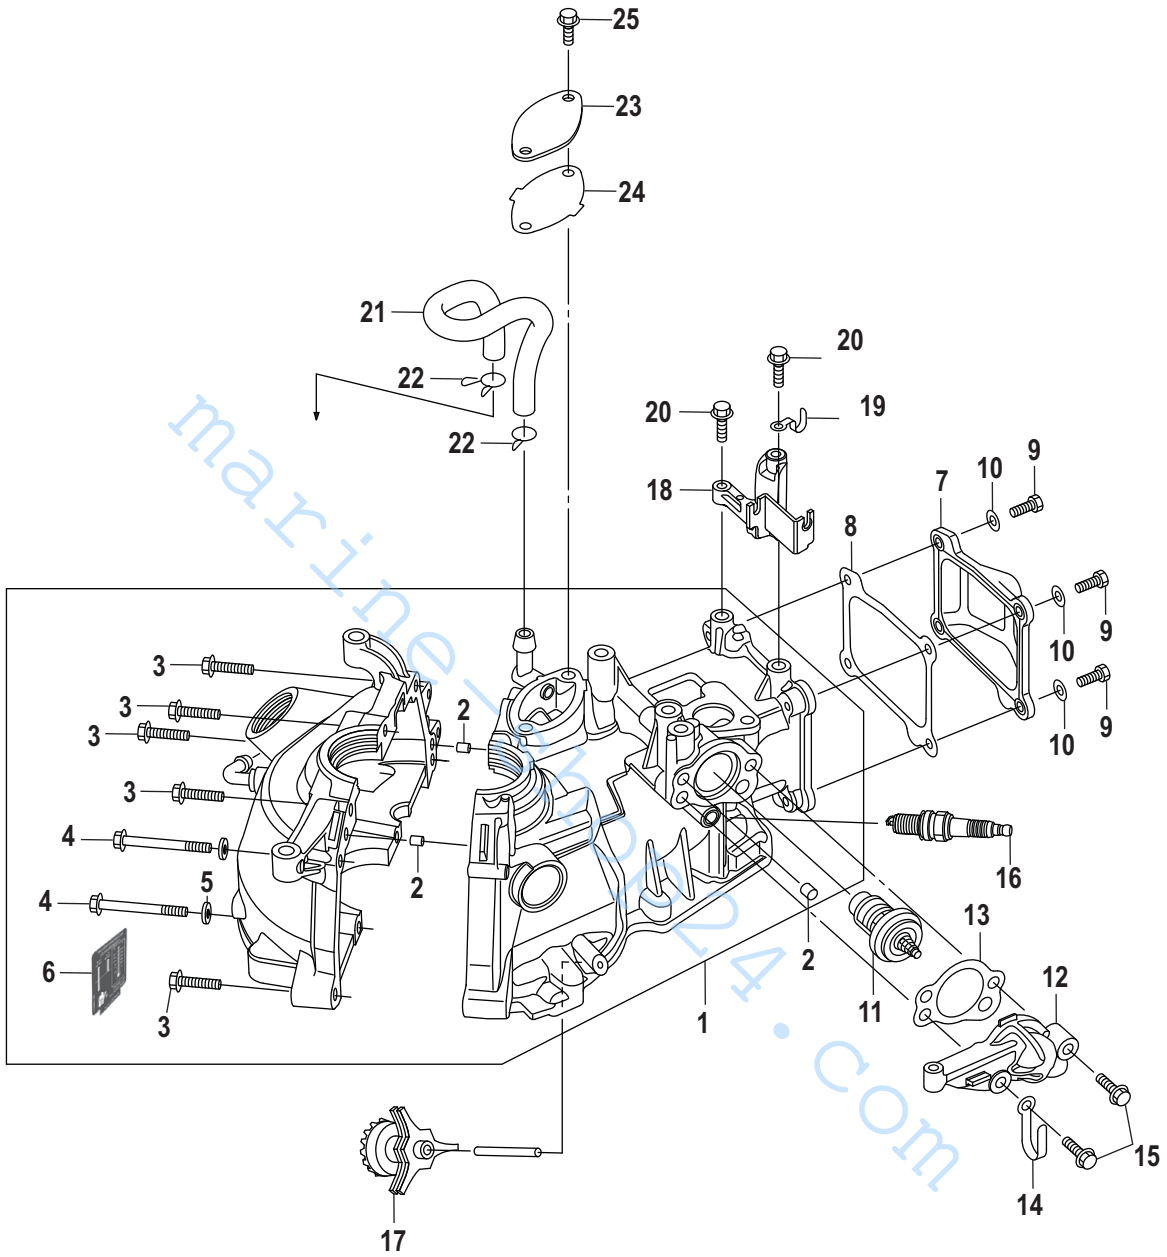

Cylinder Block Non-EPA Models-Serial # 0R448033 and Up

22472

Cylinder Block Non-EPA Models-Serial # 0R448033 and Up

Ref #	Part Class	Part Number	Description	Comments	Qty	Note
1	0803	815013T12	CYLINDER BLOCK ASSEMBLY		1	[1]
2	0017	16119	PIN Dowel		3	[1]
3	0010	810755010	BOLT		6	[1]
4	0010	898101363	BOLT		2	[1]
5	0012	879194338	WASHER		2	[1]
6	0037	896851005	DECAL Recommended Oil		1	
7	0000	898103T43	COVER Cylinder Head		1	[1]
8	0027	898101323	GASKET Cylinder Head Cover		1	[2]
9	0010	166954	BOLT		4	[1]
9	0010	16832	BOLT (M6 x 16)		4	[1]
10	0012	953921	WASHER Stainless Steel		4	[1]
11	0000	804540	THERMOSTAT		1	[1]
12	0000	898101278	CAP Thermostat		1	[1]
13	0027	898101279	GASKET Thermostat Cap		1	[2]
14	0054	803563005	CLAMP		1	[1]
15	0010	879194264	BOLT		2	[1]
16	0033	803507	SPARK PLUG		1	[3]
17	0000	898101296	SLINGER		1	[1]
18	0000	898101314	BRACKET Throttle Cable		1	
19	0054	803563005	CLAMP		1	
20	0010	879194263	BOLT		2	
21	0032	898101282	HOSE Breather		1	
22	0054	952245	CLAMP		2	
23	0000	898103T44	COVER Breather Chamber		1	[1]
24	0027	898101280	GASKET Breather Chamber Cover		1	[2]
25	0010	8248324	SCREW (M6 x 16)		2	[1]
-	0027	898103A67	GASKET SET Powerhead		1	
-	0000	823825T08	SHORT BLOCK	[0R318096] & Up	1	

PART NOTES:

1. [1] - COMPONENT OF ENGINE SHORT BLOCK 823825T08
2. [2] - COMPONENT OF ENGINE SHORT BLOCK 823825T08
   COMPONENT OF POWERHEAD GASKET SET 898103A67
3. [3] - Alternate part numbers:
   803507QS
   8M0176629QS Belgium