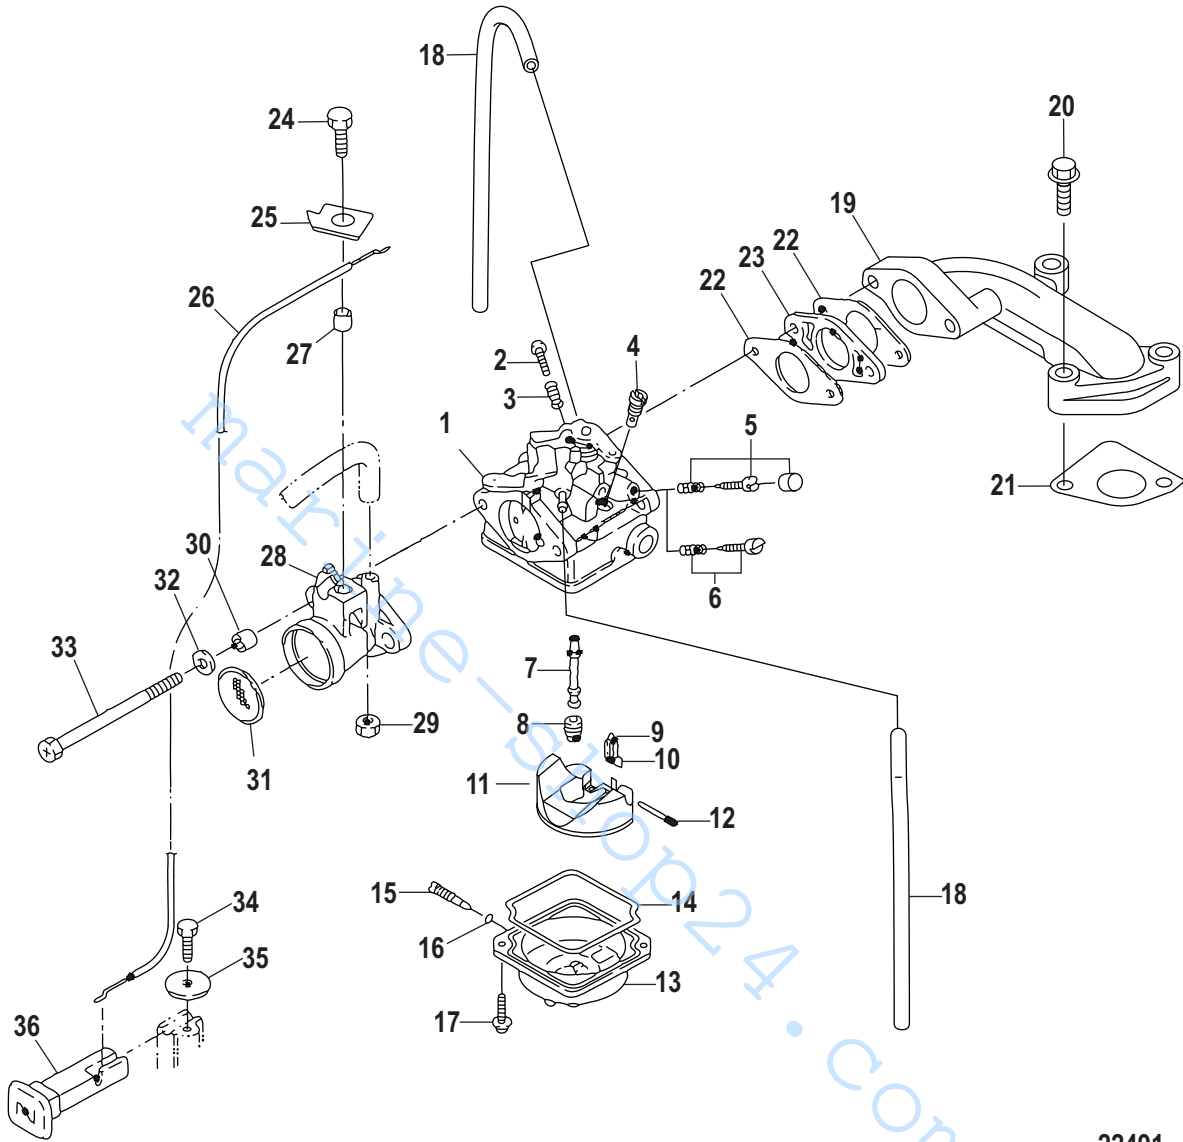

Carburetor All Models-Serial # 0R318095 and Below

22491

Carburetor All Models-Serial # 0R318095 and Below

Ref #	Part Class	Part Number	Description	Comments	Qty	Note
1	3303	898103T51	CARBURETOR	3.5 Horsepower	1	
1	3303	889246T10	CARBURETOR	3.5 Horsepower EU [0R221250] & Below	1	
1	3303	898103T51	CARBURETOR	3.5 Horsepower EU [0R221251] & Up	1	
1	3303	898103T52	CARBURETOR	2.5 Horsepower	1	
1	3303	889246T09	CARBURETOR	2.5 Horsepower EU [0R222471] & Below	1	
1	3303	898103T52	CARBURETOR	2.5 Horsepower EU [0R222472] & Up	1	
1	3303	889246T68	CARBURETOR	2 Horsepower-Complete Only	1	
2	0010	898101407	SCREW Stop		1	
3	0024	803554	SPRING		1	
4	0000	8035243	JET Pilot (#38)	2.5 Horsepower	1	
4	0000	803524004	JET Pilot (#35)	3.5 Horsepower	1	
5	0010	898101289	SET SCREW Pilot	2.5 Horsepower	1	
5	0010	898101800	SET SCREW Pilot	3.5 Horsepower	1	
6	0010	898101801	SET SCREW Pilot	2.5 Horsepower EU [0R222471] & Below	1	
6	0010	898101802	SET SCREW Pilot	3.5 Horsepower EU [0R221250] & Below	1	
7	0000	898101286	MAIN NOZZLE	3.5 Horsepower	1	
7	0000	898101287	MAIN NOZZLE	2.5 Horsepower	1	
8	0000	16250011	JET Main (#68)	3.5 Horsepower	1	
8	0000	898101364	JET Main (#62)	2.5 Horsepower	1	
9	0000	162543	FLOAT VALVE Brass		1	[1]
10	0054	803525	CLIP Stainless Steel		1	[1]
11	0000	898101288	FLOAT		1	[1]
12	0017	162562	PIN Float - Stainless Steel		1	[1]
13	0000	16258T5	FLOAT BOWL		1	
14	0027	8035084	GASKET Rubber		1	[1]
15	0010	8035093	SCREW Drain (M5 x 6)		1	
16	0025	8035131	O-RING Rubber		1	[2]
17	0010	16260	SCREW (M4 x 12)		2	[1]
18	0032	898101365	HOSE Rubber (230 mm)		2	
19	0000	898103T53	MANIFOLD Intake		1	
20	0010	16830A1	SCREW KIT		2	
21	0027	898101291	GASKET Intake Manifold		1	[3]
22	0027	898101290	GASKET Carburetor		2	[3]
23	0027	80350810	GASKET Insulator		1	
24	0010	16832	BOLT (M6 x 16)		1	
25	0000	803528	BRACKET		1	
26	0000	898101293	CABLE Choke Link		1	
27	0023	804371	COLLAR		1	
28	0000	803526T	SILENCER Air		1	
29	0011	853722022	NUT		1	
30	0023	952868	COLLAR		2	

Carburetor All Models-Serial # 0R318095 and Below