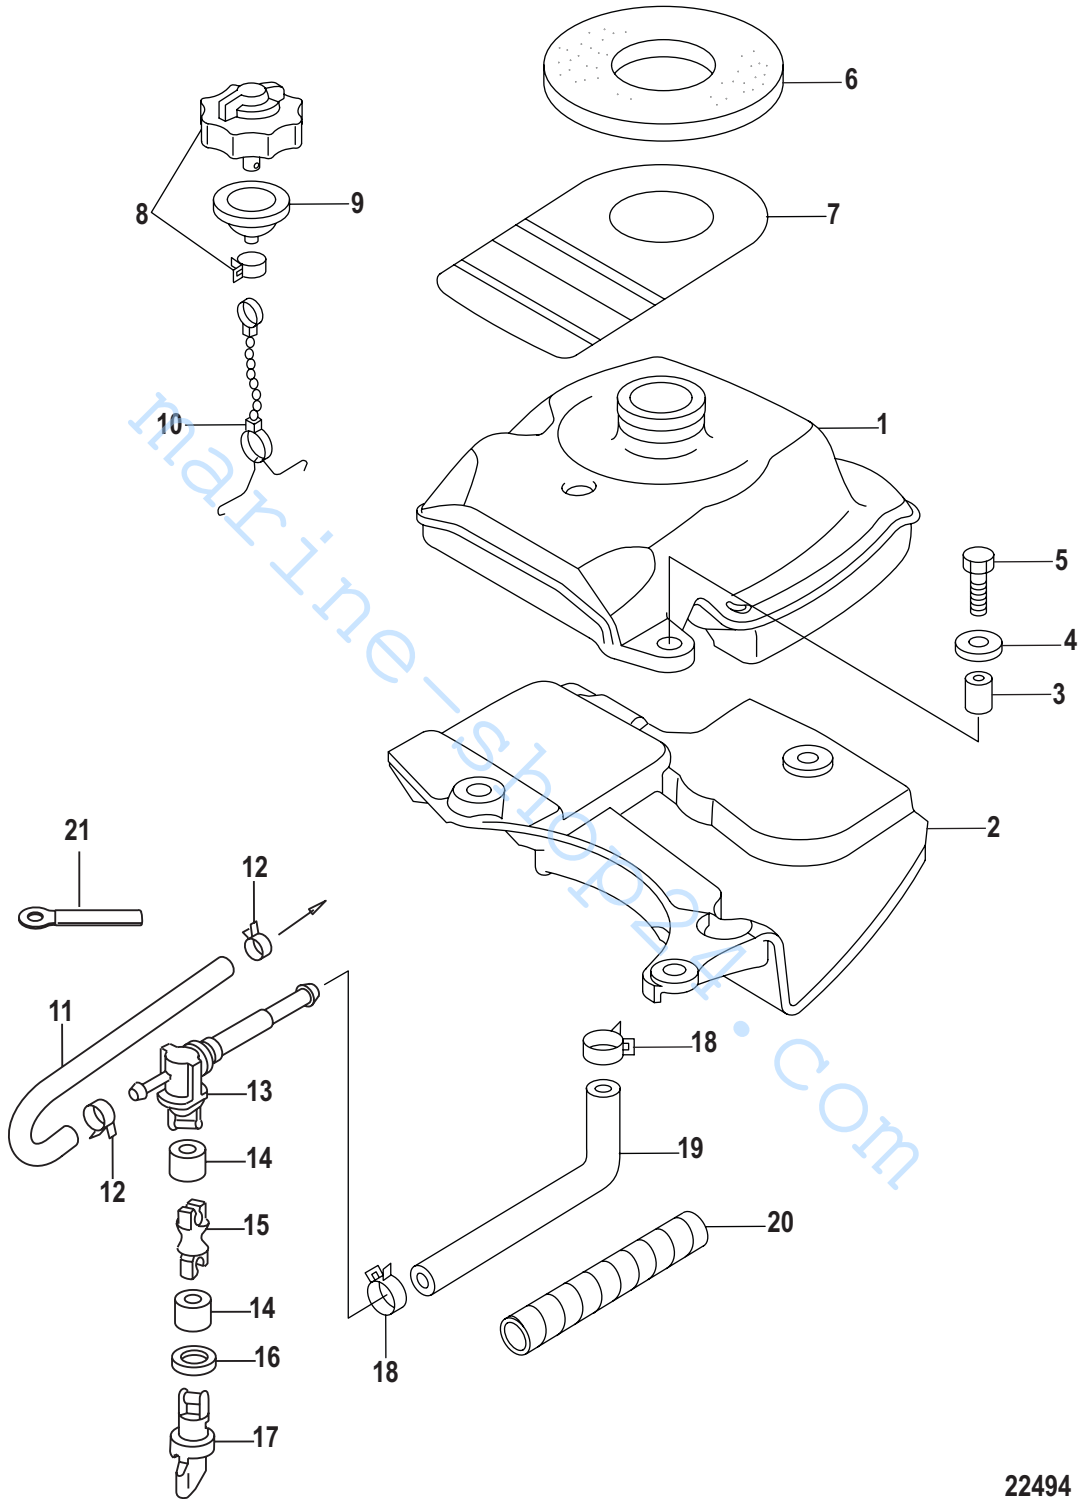

Fuel Tank All Models-Serial # 0R318095 and Below

22494

Fuel Tank All Models-Serial # 0R318095 and Below

Ref #	Part Class	Part Number	Description	Comments	Qty	Note
1	1265	889246T43	TANK ASSEMBLY Fuel		1	
2	0000	898101339	COVER		1	
3	0023	853826003	SPACER		3	
4	0012	895118002	WASHER		3	
5	0010	823042039	BOLT		3	
6	0026	898101349	SEAL		1	
7	0037	898101372	DECAL Caution		1	
8	0036	878352A2	CAP ASSEMBLY Fuel		1	
9	0027	878353	GASKET		1	
10	0000	851845	HOOK		1	
11	0032	898101352	HOSE Fuel		1	
12	0054	851817004	CLIP		2	
13	0022	16240	FUEL COCK ASSEMBLY		1	
14	0000	16242	TUBE		2	
15	0000	898101350	ROD Fuel Cock		1	
16	0000	16244	RUBBER		1	
17	0000	16243	KNOB		1	
18	0054	898101338	CLIP		2	
19	0032	898101351	HOSE Fuel		1	
20	0032	895108005	TUBE Spiral		1	
21	0054	803563	CLAMP		1