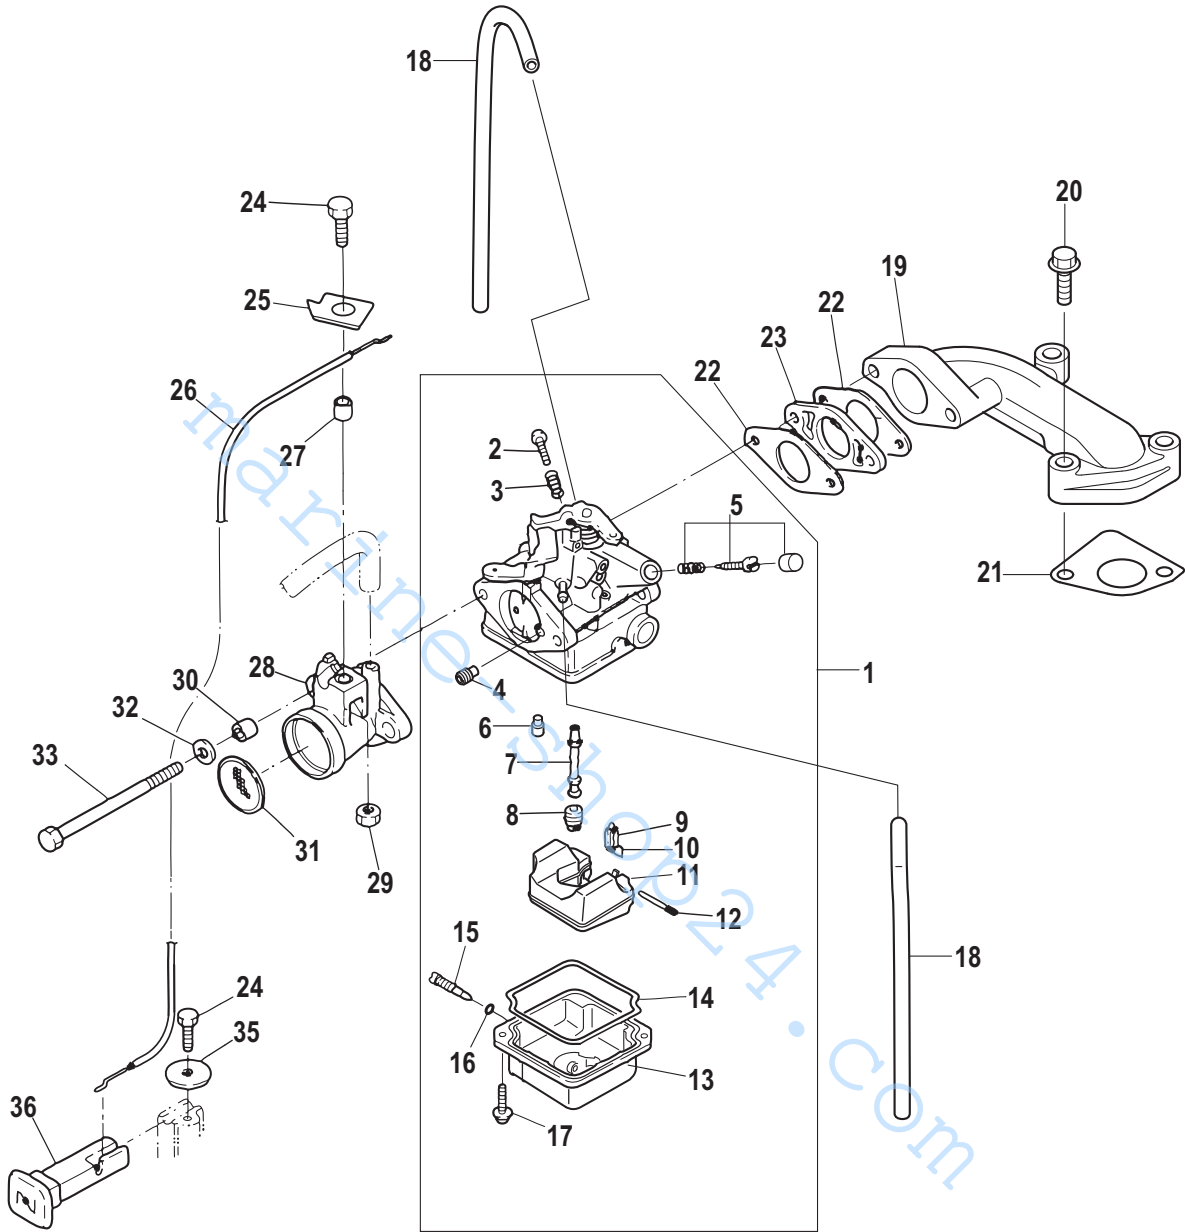

Carburetor Non-EPA Models-Serial # 0R448033 and Up

Ref #	Part Class	Part Number	Description	Comments	Qty	Note
1	3303	853720T23	CARBURETOR	2 Horsepower	1	
1	3303	853720T24	CARBURETOR	2.5 Horsepower	1	
1	3303	853720T25	CARBURETOR	3.5 Horsepower	1	
1	1300	8M0121978	CARBURETOR	3.5 Horsepower [0R736591] & Up	1	
2	0010	898101407	SCREW Stop		1	
3	0024	803554	SPRING		1	
4	0000	898103244	JET Slow Air (#115)	2/3.5 Horsepower	1	
4		NSS	NOT SOLD SEPARATE	2.5 Horsepower	1	
4	0000	8M0121980	JET Slow Air (#130)	3.5 Horsepower [0R736591] & Up	1	
5	0010	898101289	SET SCREW Pilot		1	
6	0019	8M0060417	PLUG Rubber		1	
7	0000	898103238	MAIN NOZZLE	2 Horsepower	1	
7	0000	898103239	MAIN NOZZLE	2.5 Horsepower	1	
7	0000	8126506	MAIN NOZZLE	3.5 Horsepower	1	
8	0000	16250012	JET Main (#58)	2 Horsepower	1	
8	0000	162508	JET Main (#65)	2.5 Horsepower	1	
8	0000	16250011	JET Main (#68)	3.5 Horsepower	1	
9	0000	162543	FLOAT VALVE Brass		1	[1]
10	0054	803525	CLIP Stainless Steel		1	[1]
11	0000	898103245	FLOAT		1	[1]
12	0017	162562	PIN Float - Stainless Steel		1	[1]
13	0000	898103240	FLOAT BOWL		1	
14	0027	8035084	GASKET Rubber		1	[1]
15	0010	8035093	SCREW Drain (M5 x 6)		1	
16	0025	8035131	O-RING Rubber		1	[2]
17	0010	16260	SCREW (M4 x 12)		2	[1]
18	0032	898101365	HOSE Rubber (230 mm)		2	
19	0000	879147T98	MANIFOLD Intake		1	
20	0010	16830A1	SCREW KIT		2	
21	0027	898101291	GASKET Intake Manifold		1	[3]
22	0027	803508013	GASKET		2	[3]
23	0027	80350810	GASKET Insulator		1	
24	0010	16832	BOLT (M6 x 16)		1	
25	0000	803528	BRACKET		1	
26	0000	898101293	CABLE Choke Link	[0R758225] & Below	1	
26	0000	8M0130963	CABLE Choke Link	[0R758226] & Up	1	
27	0023	804371001	COLLAR		1	
28	0000	803526T	SILENCER Air		1	
29	0011	879194336	NUT		1	
30	0023	952868	COLLAR		2	
31	0000	803527	FLAME ARRESTOR		1	
32	0012	879194338	WASHER		2	
33	0010	898101292	SCREW		2	
34	0010	879194248	BOLT		1	

Carburetor Non-EPA Models-Serial # 0R448033 and Up

Carburetor Non-EPA Models-Serial # 0R448033 and Up

43142