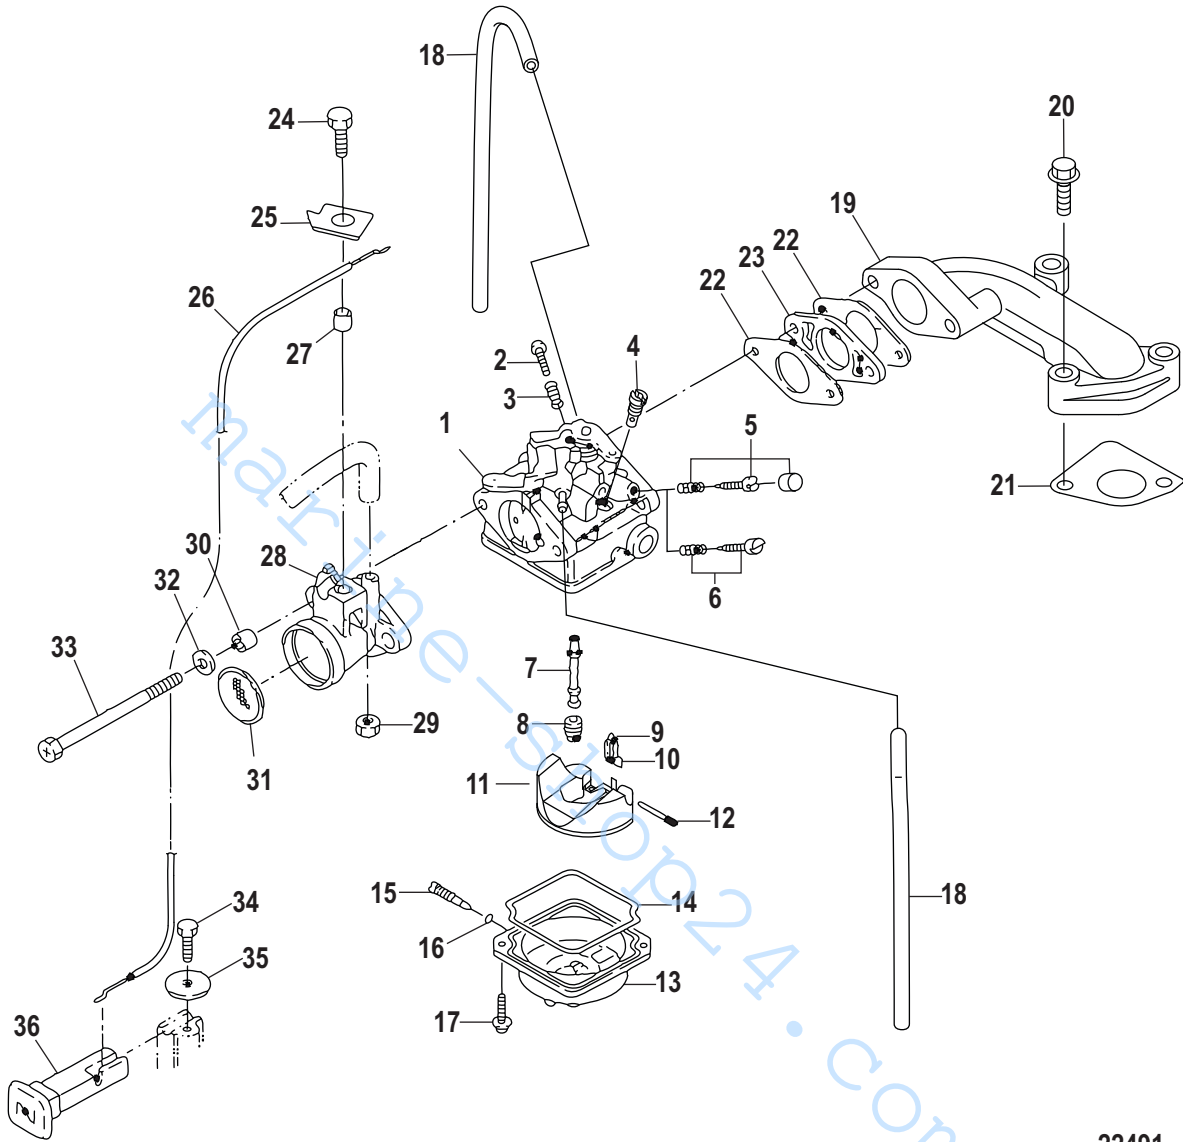

Carburetor All Models-Serial # 0R318095 and Below

Ref #	Part Class	Part Number	Description	Comments	Qty	Note
1	3303	898103T51	CARBURETOR	3.5 Horsepower	1	
1	3303	889246T10	CARBURETOR	3.5 Horsepower EU [0R221250] & Below	1	
1	3303	898103T51	CARBURETOR	3.5 Horsepower EU [0R221251] & Up	1	
1	3303	898103T52	CARBURETOR	2.5 Horsepower	1	
1	3303	889246T09	CARBURETOR	2.5 Horsepower EU [0R222471] & Below	1	
1	3303	898103T52	CARBURETOR	2.5 Horsepower EU [0R222472] & Up	1	
1	3303	889246T68	CARBURETOR	2 Horsepower-Complete Only	1	
2	0010	898101407	SCREW Stop		1	
3	0024	803554	SPRING		1	
4	0000	8035243	JET Pilot (#38)	2.5 Horsepower	1	
4	0000	803524004	JET Pilot (#35)	3.5 Horsepower	1	
5	0010	898101289	SET SCREW Pilot	2.5 Horsepower	1	
5	0010	898101800	SET SCREW Pilot	3.5 Horsepower	1	
6	0010	898101801	SET SCREW Pilot	2.5 Horsepower EU [0R222471] & Below	1	
6	0010	898101802	SET SCREW Pilot	3.5 Horsepower EU [0R221250] & Below	1	
7	0000	898101286	MAIN NOZZLE	3.5 Horsepower	1	
7	0000	898101287	MAIN NOZZLE	2.5 Horsepower	1	
8	0000	16250011	JET Main (#68)	3.5 Horsepower	1	
8	0000	898101364	JET Main (#62)	2.5 Horsepower	1	
9	0000	162543	FLOAT VALVE Brass		1	[1]
10	0054	803525	CLIP Stainless Steel		1	[1]
11	0000	898101288	FLOAT		1	[1]
12	0017	162562	PIN Float - Stainless Steel		1	[1]
13	0000	16258T5	FLOAT BOWL		1	
14	0027	8035084	GASKET Rubber		1	[1]
15	0010	8035093	SCREW Drain (M5 x 6)		1	
16	0025	8035131	O-RING Rubber		1	[2]
17	0010	16260	SCREW (M4 x 12)		2	[1]
18	0032	898101365	HOSE Rubber (230 mm)		2	
19	0000	898103T53	MANIFOLD Intake		1	
20	0010	16830A1	SCREW KIT		2	
21	0027	898101291	GASKET Intake Manifold		1	[3]
22	0027	898101290	GASKET Carburetor		2	[3]
23	0027	80350810	GASKET Insulator		1	
24	0010	16832	BOLT (M6 x 16)		1	
25	0000	803528	BRACKET		1	
26	0000	898101293	CABLE Choke Link		1	
27	0023	804371	COLLAR		1	
28	0000	803526T	SILENCER Air		1	
29	0011	853722022	NUT		1	
30	0023	952868	COLLAR		2	

Carburetor All Models-Serial # 0R318095 and Below

Carburetor All Models-Serial # 0R318095 and Below

22491