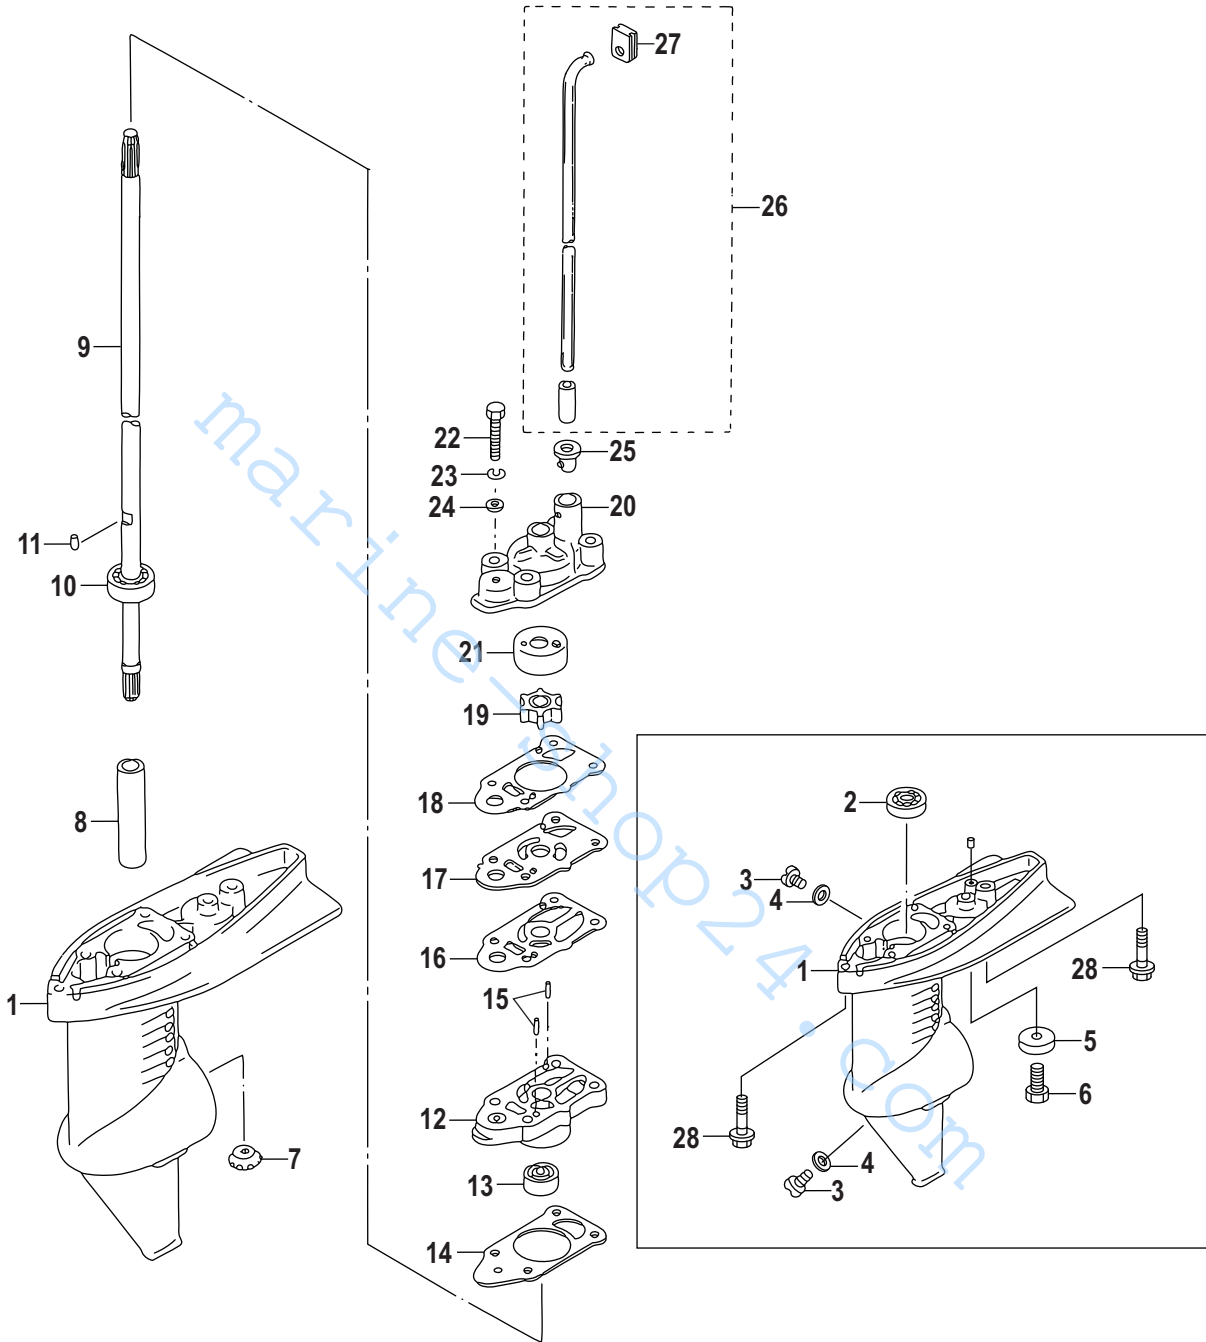

Gear Housing Assembly Driveshaft

22480

Gear Housing Assembly Driveshaft

Ref #	Part Class	Part Number	Description	Comments	Qty	Note
-	1668	898103T73	GEAR HOUSING ASSEMBLY Complete - Short		1	
-	1668	898103T74	GEAR HOUSING ASSEMBLY Complete - Long		1	
1	1668	898103T64	GEAR HOUSING ASSEMBLY Basic		1	
2	0030	889246T11	BEARING Ball		1	
3	0022	953683	PLUG		2	
4	0027	95220	GASKET		2	
5	0097	823913Q	ANODE		1	
6	0010	16832	BOLT (M6 x 16)		1	
7	0043	16138	GEAR		1	
8	0023	8104711	SPACER		1	
9	0045	898101369	DRIVESHAFT Short		1	
9	0045	898101370	DRIVESHAFT Long		1	
10	0030	889246T11	BEARING Ball		1	
11	0028	16155	KEY		1	[1]
12	0000	16161A01	HOUSING ASSEMBLY Lower Water Pump		1	
13	0026	161621	SEAL Oil		1	[2]
14	0027	898101333	GASKET Water Pump Housing - Lower		1	[2]
15	0017	9521811	PIN Roll - Stainless Steel		2	[2]
16	0027	898101332	GASKET		1	[3]
17	0000	898101371	PLATE Water Pump Guide		1	[1]
18	0027	898101331	GASKET Water Pump Housing - Upper		1	[3]
19	0047	161543	IMPELLER		1	[3]
20	0000	16156A01	HOUSING ASSEMBLY Upper Water Pump		1	
21	0000	161571	LINER		1	
22	0010	161251	BOLT		4	
23	0013	400256	LOCKWASHER (M6)		4	
24	0012	895106	WASHER Stainless Steel		4	
25	0025	953611	GROMMET		1	
26	0032	898101334	TUBE Water - Short		1	
26	0032	898101335	TUBE Water - Long		1	
27	0025	898101336	GROMMET		1	
28	0010	898101368	BOLT		2	
-	0027	95220A4	GASKET SET Lower Unit		1	
-	0000	889246A16	REPAIR KIT Water Impeller		1	

PART NOTES:

1. [1] - COMPONENT OF WATER IMPELLER REPAIR KIT 889246A16
   [2] - COMPONENT OF LOWER UNIT GASKET SET 95220A 4
   [3] - COMPONENT OF WATER IMPELLER REPAIR KIT 889246A16
   COMPONENT OF LOWER UNIT GASKET SET 95220A 4