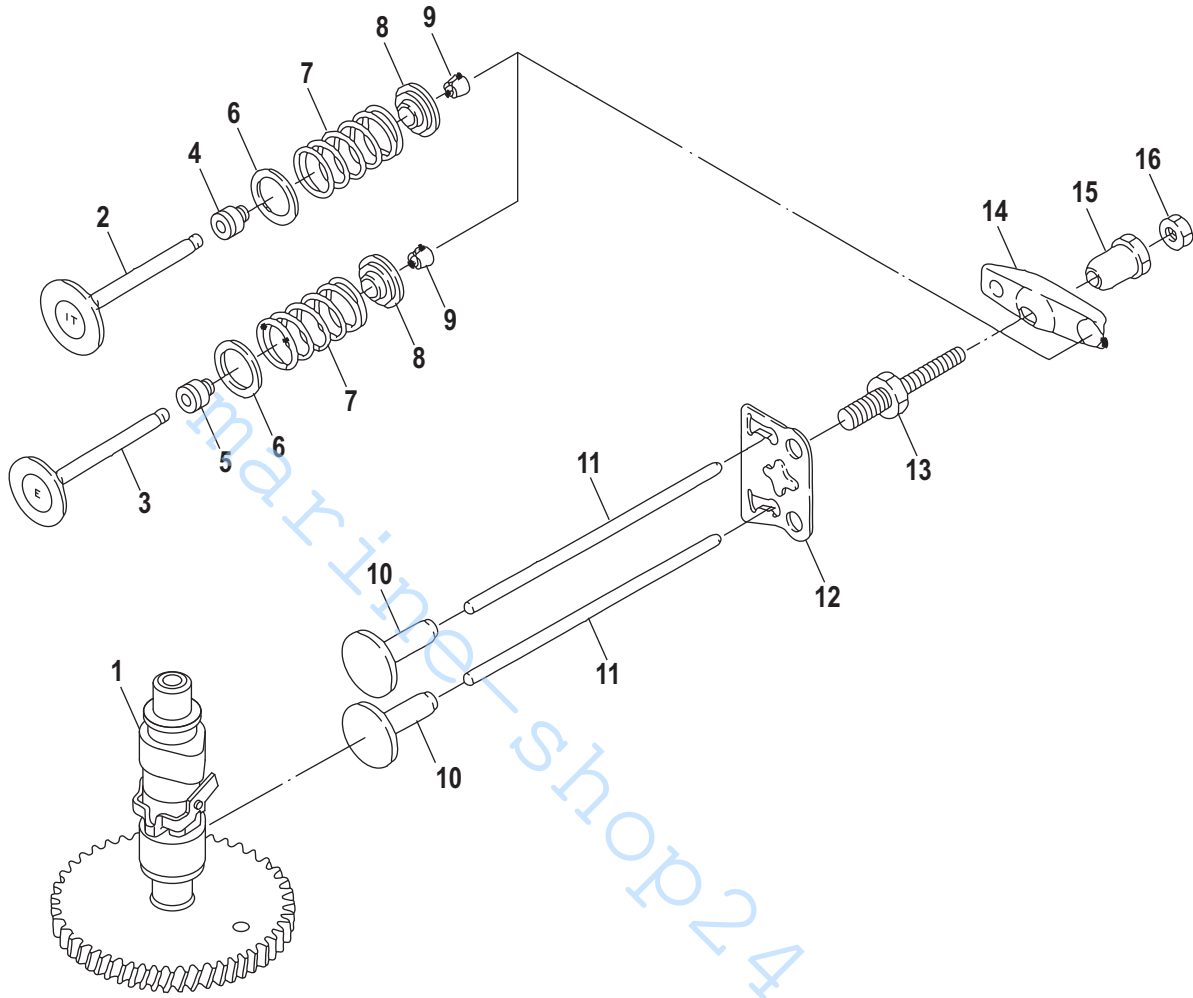

Camshaft and Valves Serial # 0R318095 and Below

22493

Camshaft and Valves Serial # 0R318095 and Below

Ref #	Part Class	Part Number	Description	Comments	Qty	Note
1	0402	898103T56	CAMSHAFT ASSEMBLY		1	[1]
2	0000	898103T57	VALVE Intake		1	[1]
3	0000	850839T01	VALVE Exhaust		1	[1]
4	0026	822647001	SEAL Intake - Black		1	[1]
5	0026	822647002	SEAL Exhaust - Green		1	[1]
6	0000	803598	SEAT		2	[1]
7	0024	8035544	SPRING		2	[1]
8	0000	822650001	RETAINER		2	[1]
9	0028	803556	KEEPER Valve		4	[1]
10	0000	898101301	LIFTER		2	[1]
11	0000	803547	PUSH ROD		2	[1]
12	0000	898101302	PLATE Push Rod		1	[1]
13	0010	8035097	BOLT		2	[1]
14	0000	898101303	ROCKER ARM		2	[1]
15	0000	803550	PIVOT		2	[1]
16	0011	803551	NUT		2	[1]
-	0000	898103T72	SHORT BLOCK		1	

PART NOTES:

[1] - COMPONENT OF ENGINE SHORT BLOCK 898103T72