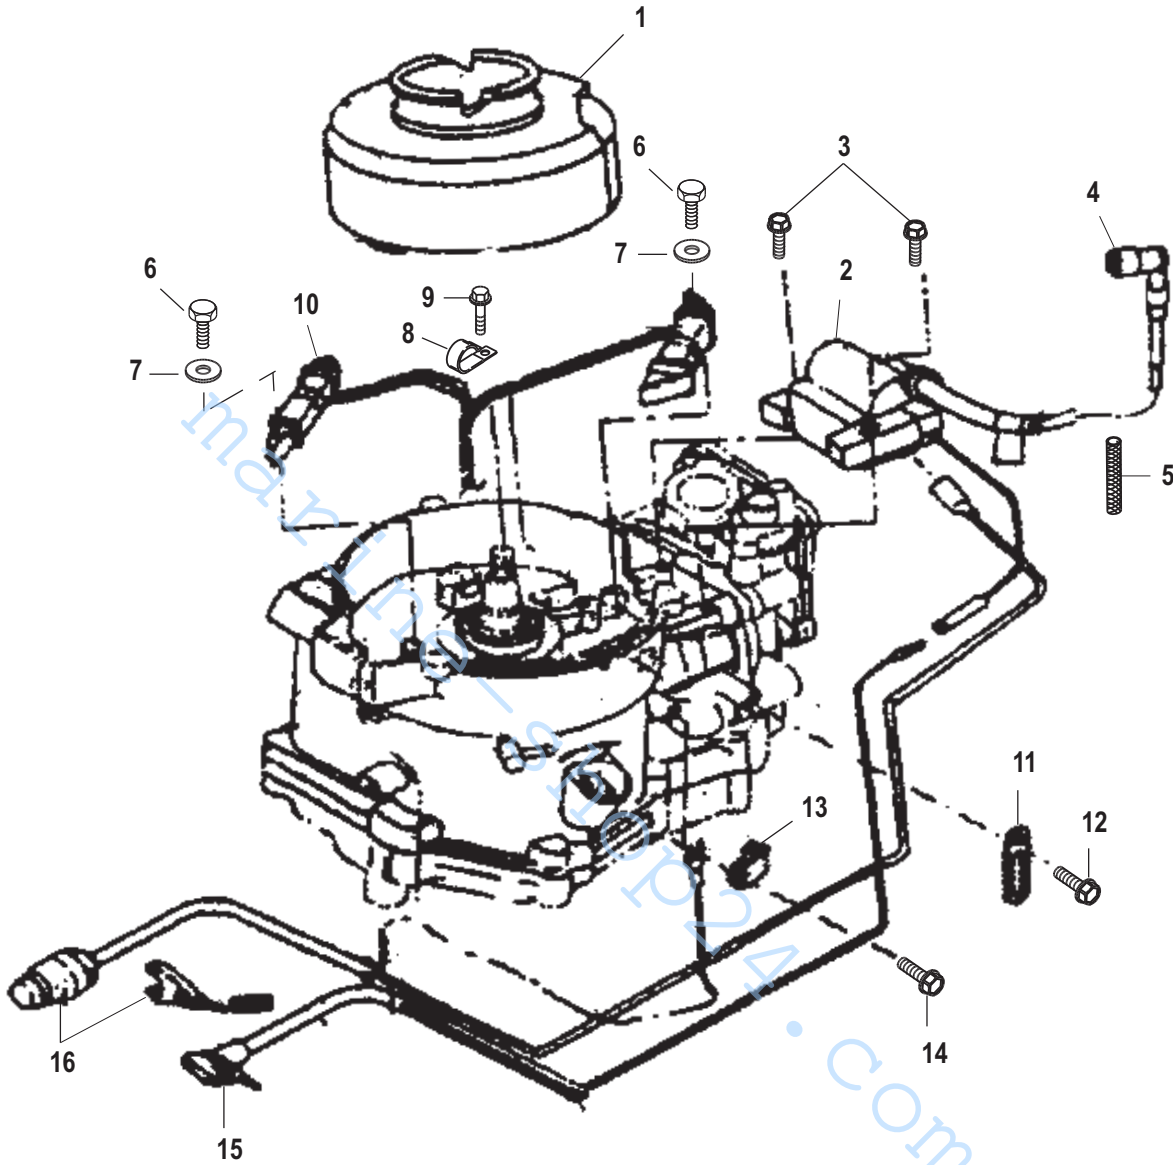

Electrical Components

14458

Electrical Components

Ref #	Part Class	Part Number	Description	Comments	Qty	Note
1	0262	803557T01	FLYWHEEL		1	
1	0262	803557T02	FLYWHEEL	Sailpower/Sailmate	1	
2	0339	803559T07	IGNITER ASSEMBLY		1	
3	0010	82304224	BOLT		2	
4	0085	803560	BOOT		1	
5	0085	803560003	PROTECTOR		1	
6	0010	16123	SCREW (25 mm)		4	
7	0012	16080	WASHER Stainless Steel		4	
8	0054	16060	CLAMP		1	
9	0010	16821	SCREW		1	
10	0000	16074T04	ALTERNATOR	Sailpower/Sailmate-Standard	1	
11	0054	95306	CLAMP		1	
12	0010	8230427	BOLT ASSEMBLY (M6 x 12)		1	
13	0054	953951	CLAMP		1	
14	0010	8230427	BOLT ASSEMBLY (M6 x 12)		1	
15	0000	803562	WARNING LAMP		1	
16	0087	823037A06	SWITCH ASSEMBLY Stop - Lanyard		1