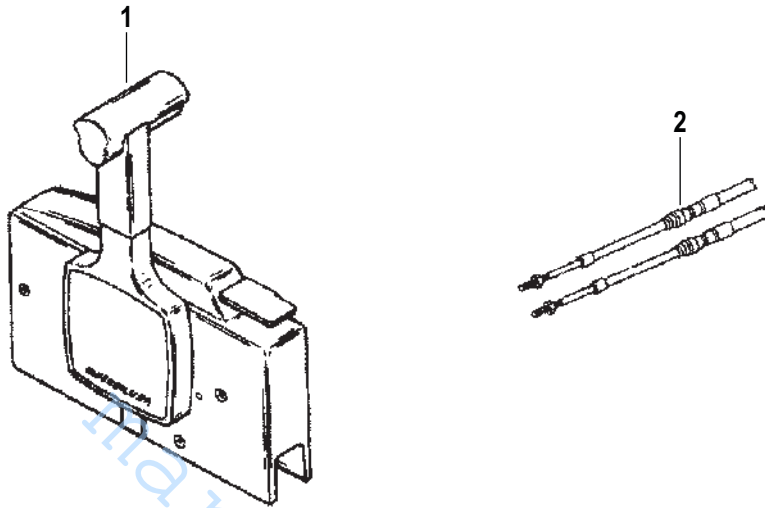

Throttle Shift Cables

marine-shop24.com

8145

Throttle Shift Cables

Ref #	Part Class	Part Number	Description	Comments	Qty	Note
1	0000	881170A8	REMOTE CONTROL Manual Start - Non Power Trim		1	
2	0000	896143A05	CABLE ASSEMBLY Throttle Shift - 5 Feet		2	
2	0000	896143A06	CABLE ASSEMBLY Throttle Shift - 6 Feet		2	
2	0000	896143A07	CABLE ASSEMBLY Throttle Shift - 7 Feet		2	
2	0000	896143A08	CABLE ASSEMBLY Throttle Shift - 8 Feet		2	
2	0000	896143A09	CABLE ASSEMBLY Throttle Shift - 9 Feet		2	
2	0000	896143A10	CABLE ASSEMBLY Throttle Shift - 10 Feet		2	
2	0000	896143A11	CABLE ASSEMBLY Throttle Shift - 11 Feet		2	
2	0000	896143A12	CABLE ASSEMBLY Throttle Shift - 12 Feet		2	
2	0000	896143A13	CABLE ASSEMBLY Throttle Shift - 13 Feet		2	
2	0000	896143A14	CABLE ASSEMBLY Throttle Shift - 14 Feet		2	
2	0000	896143A15	CABLE ASSEMBLY Throttle Shift - 15 Feet		2	
2	0000	896143A16	CABLE ASSEMBLY Throttle Shift - 16 Feet		2	
2	0000	896143A17	CABLE ASSEMBLY Throttle Shift - 17 Feet		2	
2	0000	896143A18	CABLE ASSEMBLY Throttle Shift - 18 Feet		2	
2	0000	896143A19	CABLE ASSEMBLY Throttle Shift - 19 Feet		2	
2	0000	896143A20	CABLE ASSEMBLY Throttle Shift - 20 Feet		2	
2	0000	896143A22	CABLE ASSEMBLY Throttle Shift - 22 Feet		2	
2	0000	896143A24	CABLE ASSEMBLY Throttle Shift - 24 Feet		2	
2	0000	896143A26	CABLE ASSEMBLY Throttle Shift - 26 Feet		2	
2	0000	896143A28	CABLE ASSEMBLY Throttle Shift - 28 Feet		2	
2	0000	896143A30	CABLE ASSEMBLY Throttle Shift - 30 Feet		2	
2	0000	896143A32	CABLE ASSEMBLY Throttle Shift - 32 Feet		2	
2	0000	896143A34	CABLE ASSEMBLY Throttle Shift - 34 Feet		2	
2	0000	896143A36	CABLE ASSEMBLY Throttle Shift - 36 Feet		2	
2	0000	896143A38	CABLE ASSEMBLY Throttle Shift - 38 Feet		2	
2	0000	896143A40	CABLE ASSEMBLY Throttle Shift - 40 Feet		2	

Throttle Shift Cables