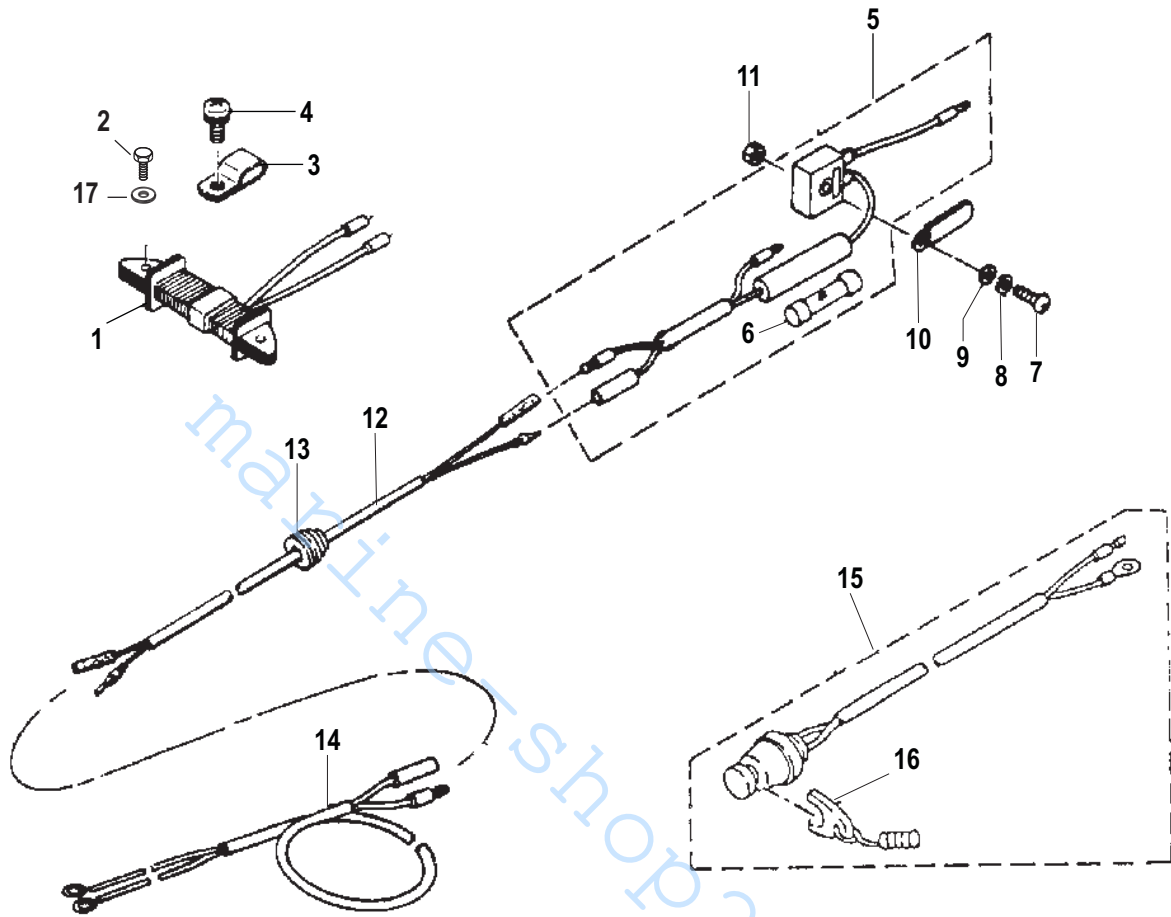

Sailpower/Sailmate Components

14508

Sailpower/Sailmate Components

Ref #	Part Class	Part Number	Description	Comments	Qty	Note
1	0000	16074T04	ALTERNATOR		1	
2	0010	16123	SCREW (25 mm)		2	
3	0054	16060	CLAMP		1	
4	0010	16821	SCREW		1	
5	0000	16076A1	RECTIFIER KIT		1	
6	0089	16077	FUSE		1	
7	0010	16123	SCREW (25 mm)		1	
8	0013	16079	LOCKWASHER		1	
9	0012	16080	WASHER Stainless Steel		1	
10	0054	813275	CLAMP		1	
11	0011	16081	NUT Stainless Steel		1	
12	0084	16822	HARNESS Extension		1	
13	0025	16823	GROMMET		1	
14	0084	16082	CABLE Battery		1	
15	0087	823037A04	SWITCH ASSEMBLY Emergency Stop		1	
16	0000	823054	LANYARD		1	[1]
17	0012	16080	WASHER Stainless Steel		2	

PART NOTES:

1. [1] - Alternate part numbers:
   823054Service Part
   823054QQS