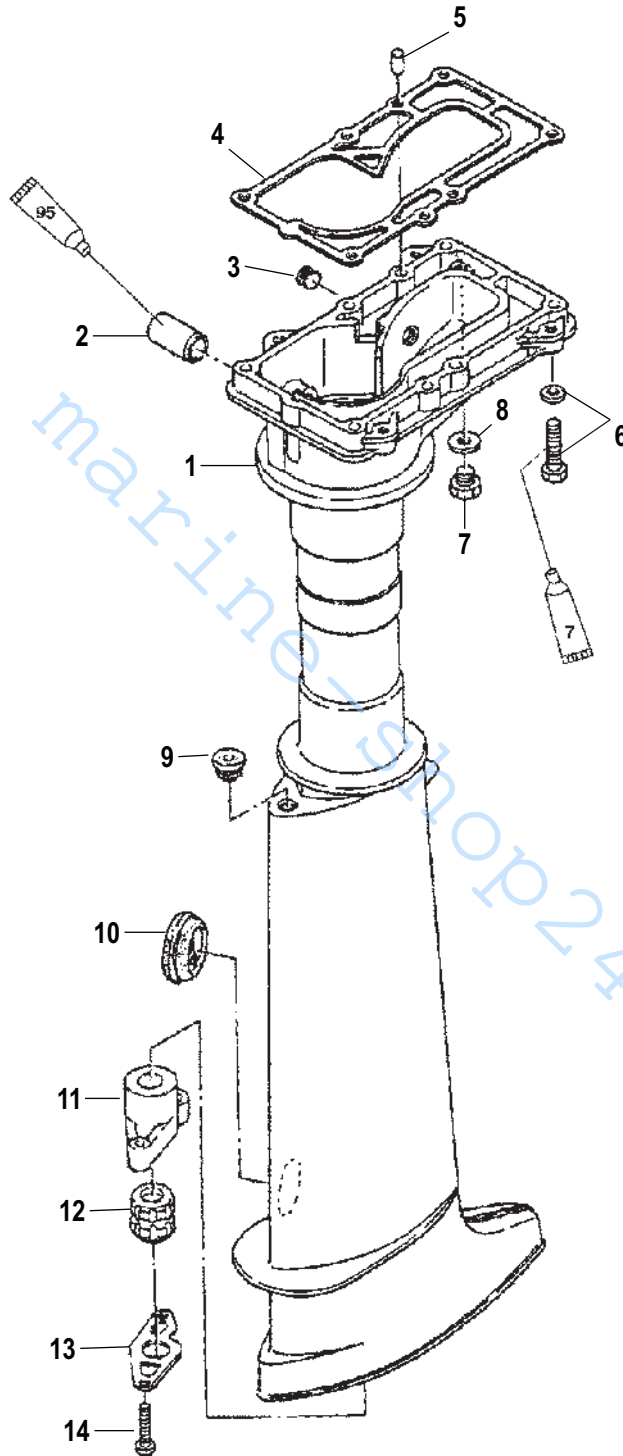

Driveshaft Housing

8139

Driveshaft Housing

Ref #	Part Class	Part Number	Description	Comments	Qty	Note
1	1599	803591T1	HOUSING Driveshaft	Short	1	
1	1599	803591T2	HOUSING Driveshaft	Long	1	
2	0023	16114	BUSHING		1	
3	0019	803593	PLUG		1	
4	0027	803508016	GASKET Driveshaft Housing		1	[1]
5	0017	16119	PIN Dowel		2	
6	0010	82304224	BOLT		6	
7	0019	803592	FLUSH PLUG		1	
8	0027	95220	GASKET		1	
9	0025	161181	GROMMET		1	
10	0025	16117	GROMMET		1	
11	0000	827663A1	HOUSING ASSEMBLY		1	
12	0023	811214	BUSHING	Long	1	
13	0000	16121	RETAINER		1	
14	0010	16122	SCREW	Short	2	
14	0010	16123	SCREW (25 mm)	Long	2	
-	0027	803508T06	GASKET SET Powerhead		1	

PART NOTES:

[1] - COMPONENT OF ENGINE/POWERHEAD GASKET SET 803508T06