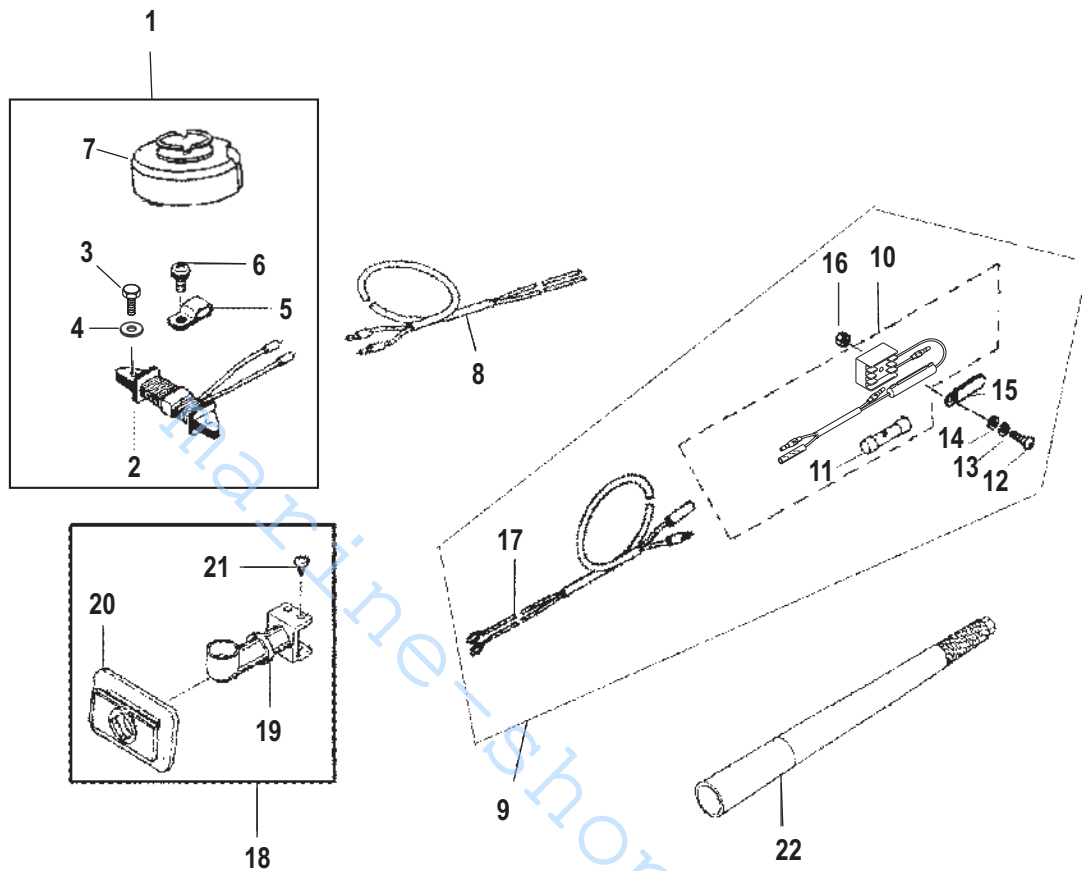

Accessory Parts

14523

Accessory Parts

Ref #	Part Class	Part Number	Description	Comments	Qty	Note
1	0000	16074T05	ALTERNATOR KIT		1	
2	0000	16074T04	ALTERNATOR		1	
3	0010	16123	SCREW (25 mm)		4	
4	0012	16080	WASHER Stainless Steel		4	
5	0054	16060	CLAMP		1	
6	0010	16821	SCREW		1	
7	0262	803557T02	FLYWHEEL		1	
8	0084	17175	HARNESS ASSEMBLY		1	
9	0000	16838A4	CHARGING KIT Battery Rectifier - 6 AMP		1	
10	0000	16076A1	RECTIFIER KIT		1	
11	0089	16077	FUSE		1	
12	0010	16123	SCREW (25 mm)		1	
13	0013	16079	LOCKWASHER		1	
14	0012	16080	WASHER Stainless Steel		1	
15	0054	813275	CLAMP		1	
16	0011	16081	NUT Stainless Steel		1	
17	0084	16082	CABLE Battery		1	
18	0000	16839A4	GUIDE KIT Vertical Rope		1	
19		NSS	NOT SOLD SEPARATE Guide		1	
20	0000	16113	PLATE Seal		1	
21	0010	17173	SCREW		4	
22	0000	853828	HANDLE (0.8 Meters)		1	
22	0000	8538281	HANDLE (1.0 Meters)		1