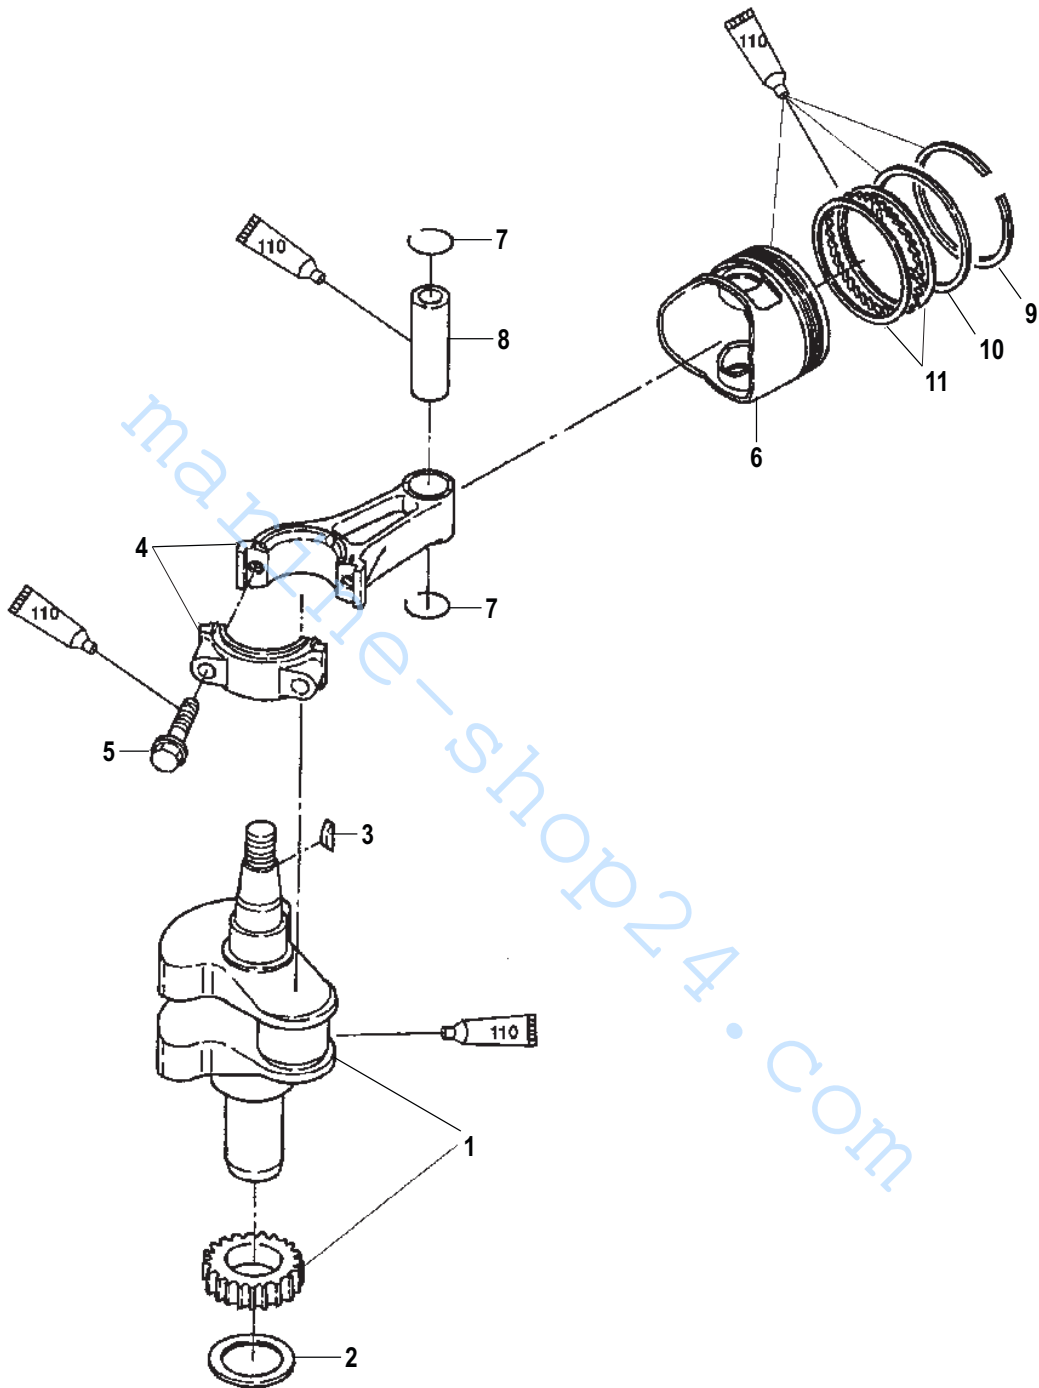

Crankshaft, Piston and Connecting Rods

8134

Crankshaft, Piston and Connecting Rods

Ref #	Part Class	Part Number	Description	Comments	Qty	Note
1	0474	803515T	CRANKSHAFT		1	[1]
2	0012	803516	WASHER		1	[1]
3	0028	16053	KEY		1	
4	0629	813047A1	CONNECTING ROD		1	[1]
5	0010	8035092	BOLT		2	[1]
6	0779	804768A03	PISTON ASSEMBLY	Standard	1	[1]
6	0779	804768A04	PISTON ASSEMBLY	.5 MM Oversize	1	
7	0053	160573	E RING		2	[1]
8	0041	803521	PIN Piston		1	[1]
9	0039	803518T01	RING SET Piston	Standard	1	[1]
9	0039	803518T02	RING SET Piston	.5 MM Oversize	AR	
10		NSS	NOT SOLD SEPARATE Piston Ring-Second		1	[1]
11		NSS	NOT SOLD SEPARATE Oil Ring		1	[1]
-	0000	804797T06	POWERHEAD ASSEMBLY		1	

PART NOTES:

[1] - COMPONENT OF POWERHEAD 804797T06