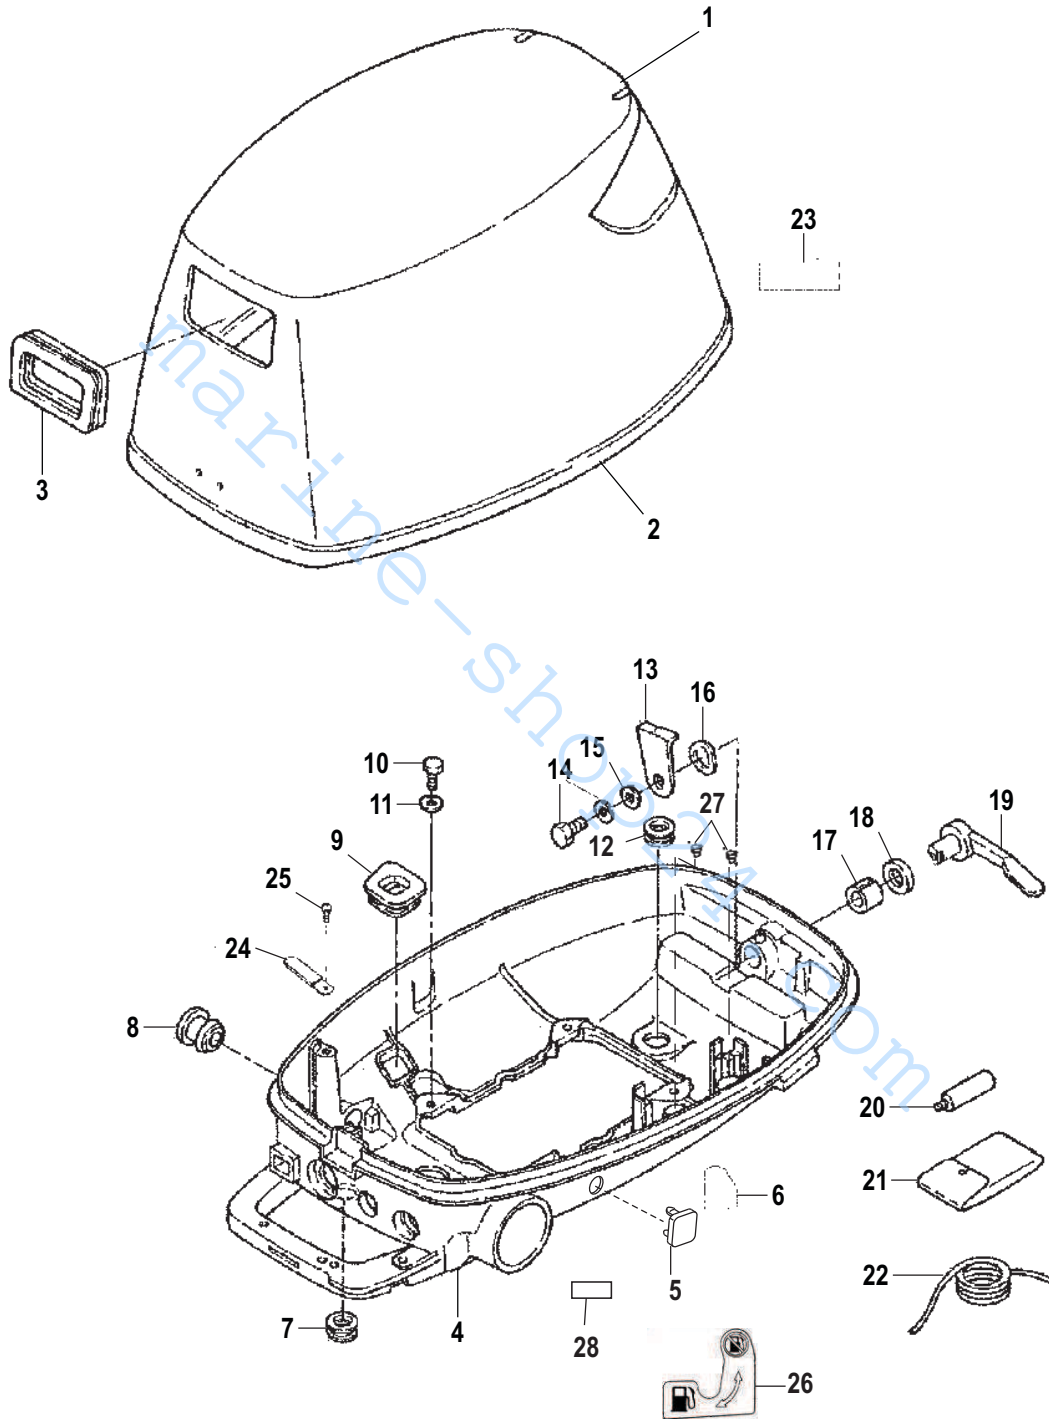

Cowling

Ref #	Part Class	Part Number	Description	Comments	Qty	Note
1	0114	803580T1	TOP COWL ASSEMBLY	Black	1	
1	0114	803580T2	TOP COWL ASSEMBLY	Silver	1	
1	0114	803580T4	TOP COWL ASSEMBLY	Black - Use With Integral Fuel Tank	1	
1	0114	803580T5	TOP COWL ASSEMBLY	Silver - Use With Integral Fuel Tank	1	
2	0000	8107512	SEAL		1	
3	0025	162282	SEAL Rubber		1	
4	4000	803578T1	BOTTOM COWL	Use With Integral Fuel Tank	1	
4	4000	803578T02	BOTTOM COWL		1	
5	0000	815037	PLUG		1	
6	0037	879706	DECAL Fuel Lever	Use With Integral Fuel Tank	1	
7	0025	16226	GROMMET		1	
8	0025	16225	GROMMET		1	
9	0025	16231	GROMMET		1	
10	0010	16832	BOLT (M6 x 16)		4	
11	0012	16826	WASHER Stainless Steel		4	
12	0025	953871	GROMMET		1	
13	0000	803579	COVER HOOK		1	
14	0010	162111	BOLT		1	
15	0012	953921	WASHER Stainless Steel		1	
16	0013	16221	WAVE WASHER		1	
17	0023	16220	BUSHING		1	
18	0026	16219	SEAL		1	
19	0000	162181	HOOK LEVER		1	
20	0000	16841A2	FLUSHING ATTACHMENT		1	[1]
21	0091	803581	TOOL KIT		1	
22	0050	16230	SAFETY ROPE		1	
23	0037	804651A06	DECAL EPA Label Information (2006)		1	[2]
23	0037	804651A07	DECAL EPA Label Information (2007)		1	[2]
23	0037	804651A08	DECAL EPA Label Information (2008)		1	[2]
23		NSS	NOT SOLD SEPARATE DECAL, EPA (2009 & Up)	Contact Mercury Marine Warranty Administration for Replacement (Service Bulletin 2009-18)	1	[2]
24	0054	813275	CLAMP		1	
25	0010	8230427	BOLT ASSEMBLY (M6 x 12)		1	
26	0037	8240877	DECAL Fuel Lever		1	
27	0025	885154001	GROMMET		2	
28	0037	8156931	DECAL Fuel Lever Remote Fuel Shut-Off	Use With Integral Fuel Tank	1	
-	0037	803635A06	DECAL SET	Black 4 HP/4 HP Sailpower	1	
-	0037	803634A06	DECAL SET	Black 5 Horsepower	1	

Cowling

14503