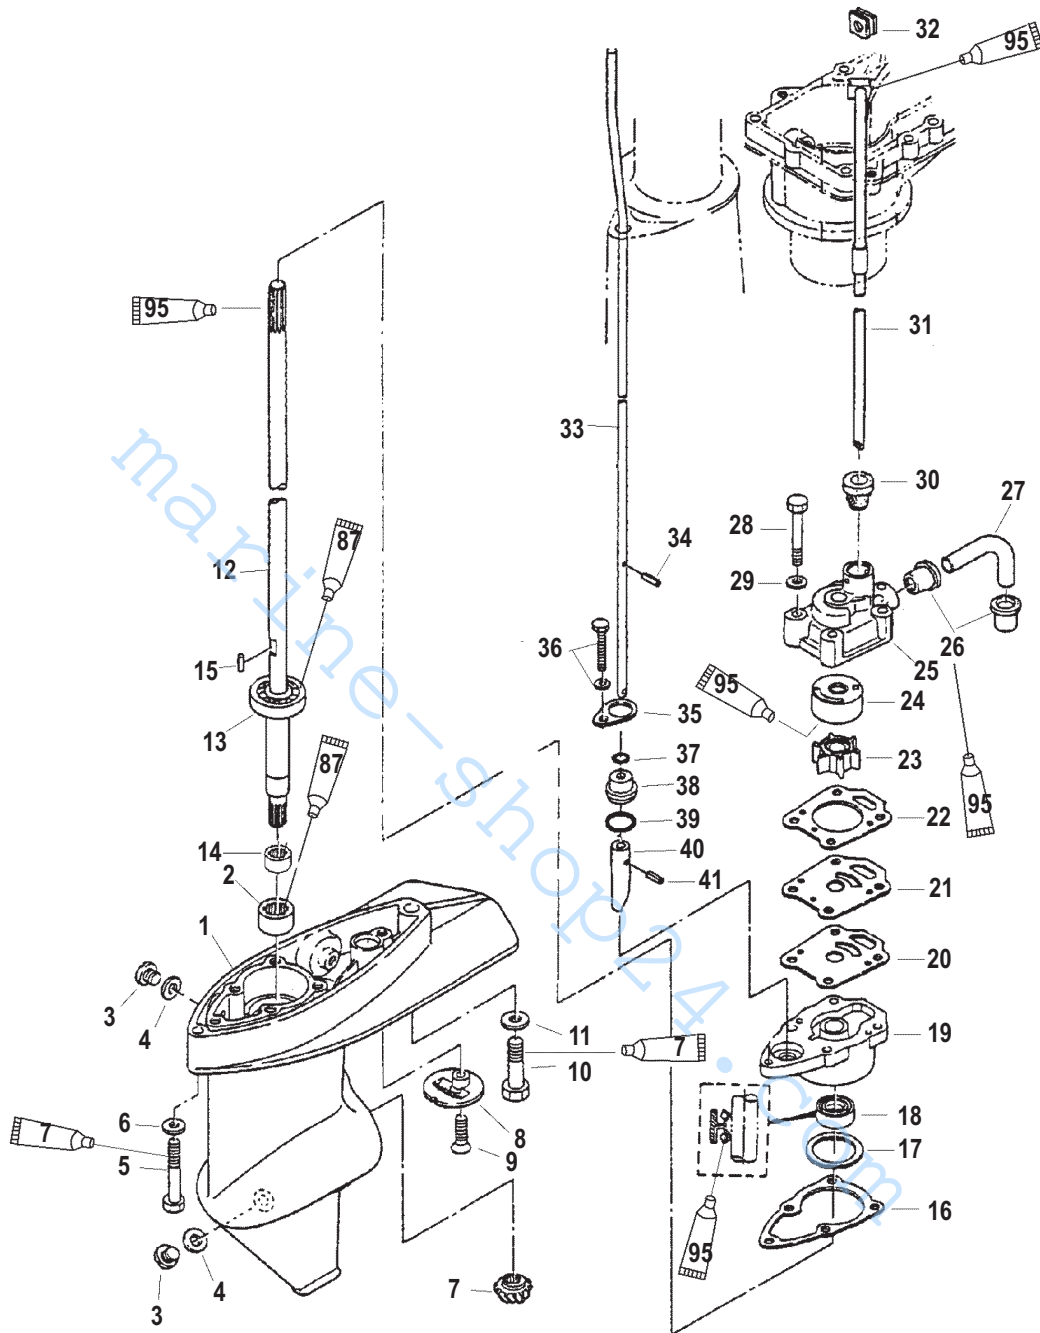

Gear Housing Driveshaft

8140

Gear Housing Driveshaft

Ref #	Part Class	Part Number	Description	Comments	Qty	Note
-	1668	825132T15	GEAR HOUSING ASSEMBLY Complete	Short	1	
-	1668	825132T16	GEAR HOUSING ASSEMBLY Complete	Long	1	
-	1668	9621T5	GEAR HOUSING ASSEMBLY Complete	Sailpower/Sailmate	1	
1	1668	825132T17	GEAR HOUSING ASSEMBLY Basic		1	
1	1668	9621T6	GEAR HOUSING ASSEMBLY Basic	Sailpower/Sailmate	1	
2	0023	16124	BUSHING		1	
3	0022	953683	PLUG		2	
4	0027	95220	GASKET		2	[1]
5	0010	161251	BOLT		1	
6	0012	16826	WASHER Stainless Steel		1	
7	0043	16138	GEAR		1	
8	0000	16133	STRAINER Water		1	
9	0010	16134	SCREW		1	
10	0010	16126	BOLT		1	
11	0012	16192	WASHER		1	
12	0045	161351	DRIVESHAFT	Short	1	
12	0045	161361	DRIVESHAFT	Long	1	
13	0030	95347	BEARING		1	
14		NSS	NOT SOLD SEPARATE	Spacer	1	
15	0028	16155	KEY		1	[2]
16	0027	16164003	GASKET		1	[3]
17	0015	161631	SHIM (0.1)		AR	
17	0015	8132761	SHIM (0.15)		AR	
18	0026	16162	SEAL Oil		1	[1]
19	0046	826053T	HOUSING		1	
20	0027	16160004	GASKET		1	[3]
21	0000	16159	PLATE		1	[2]
22	0027	16158009	GASKET		1	[3]
23	0047	161543	IMPELLER		1	[2]
24	0000	16157	LINER		1	[2]
25	0046	16156	HOUSING Upper Water Pump		1	
26	0026	16168	SEAL		2	
27	0032	16167	HOSE		1	
28	0010	161251	BOLT		4	[2]
29	0012	16826	WASHER Stainless Steel		4	[2]
30	0026	16171	SEAL		1	
31	0032	16169	TUBE Water	Short	1	
31	0032	16170	TUBE Water	Long	1	
32	0025	18876	GROMMET		1	
33	0000	16173	CAM ROD	Short	1	
33	0000	16174	CAM ROD	Long	1	
34	0017	16179	PIN		1	

Gear Housing Driveshaft