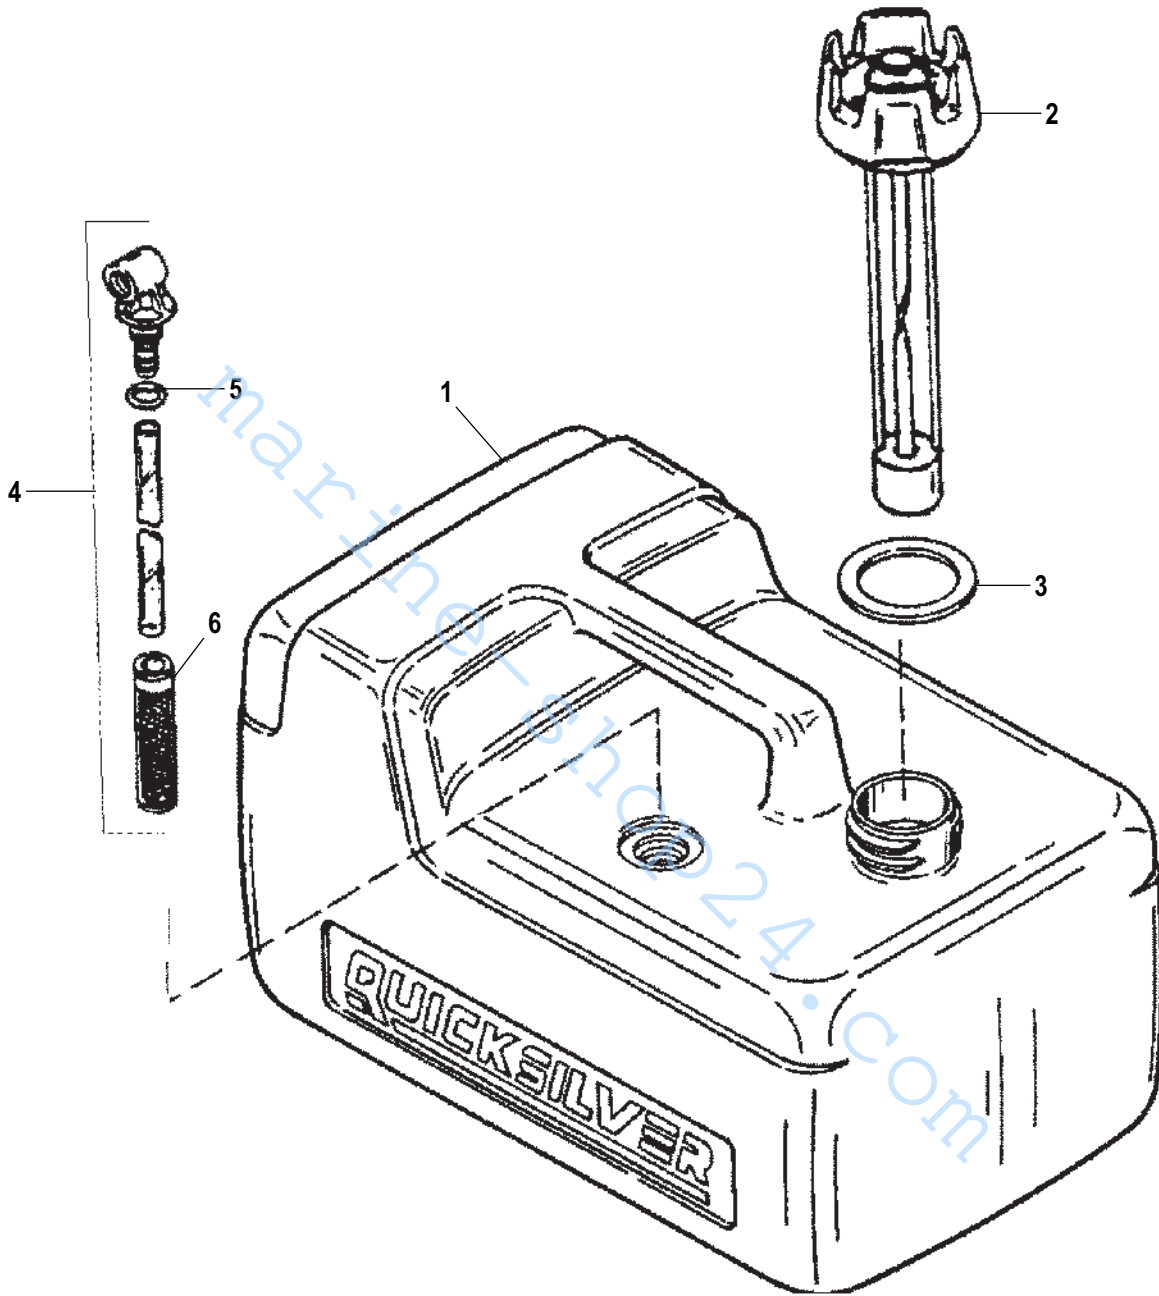

Tank Assembly Fuel - Plastic - 3.2 Gallon

5703

Cat.# 90-803599006

Tank Assembly Fuel - Plastic - 3.2 Gallon

Ref #	Part Class	Part Number	Description	Comments	Qty	Note
1	1260	859061A1	TANK ASSEMBLY Fuel		1	
2	0000	823535	GAUGE/CAP ASSEMBLY		1	
3	0027	8169771	GASKET Fuel Cap		1	
4	0022	823531A1	CONNECTOR KIT Fuel		1	
5	0025	823533	O-RING		1	
6	0035	823534	SCREEN		1	

marine-shop24.com

Tank Assembly Fuel - Plastic - 3.2 Gallon