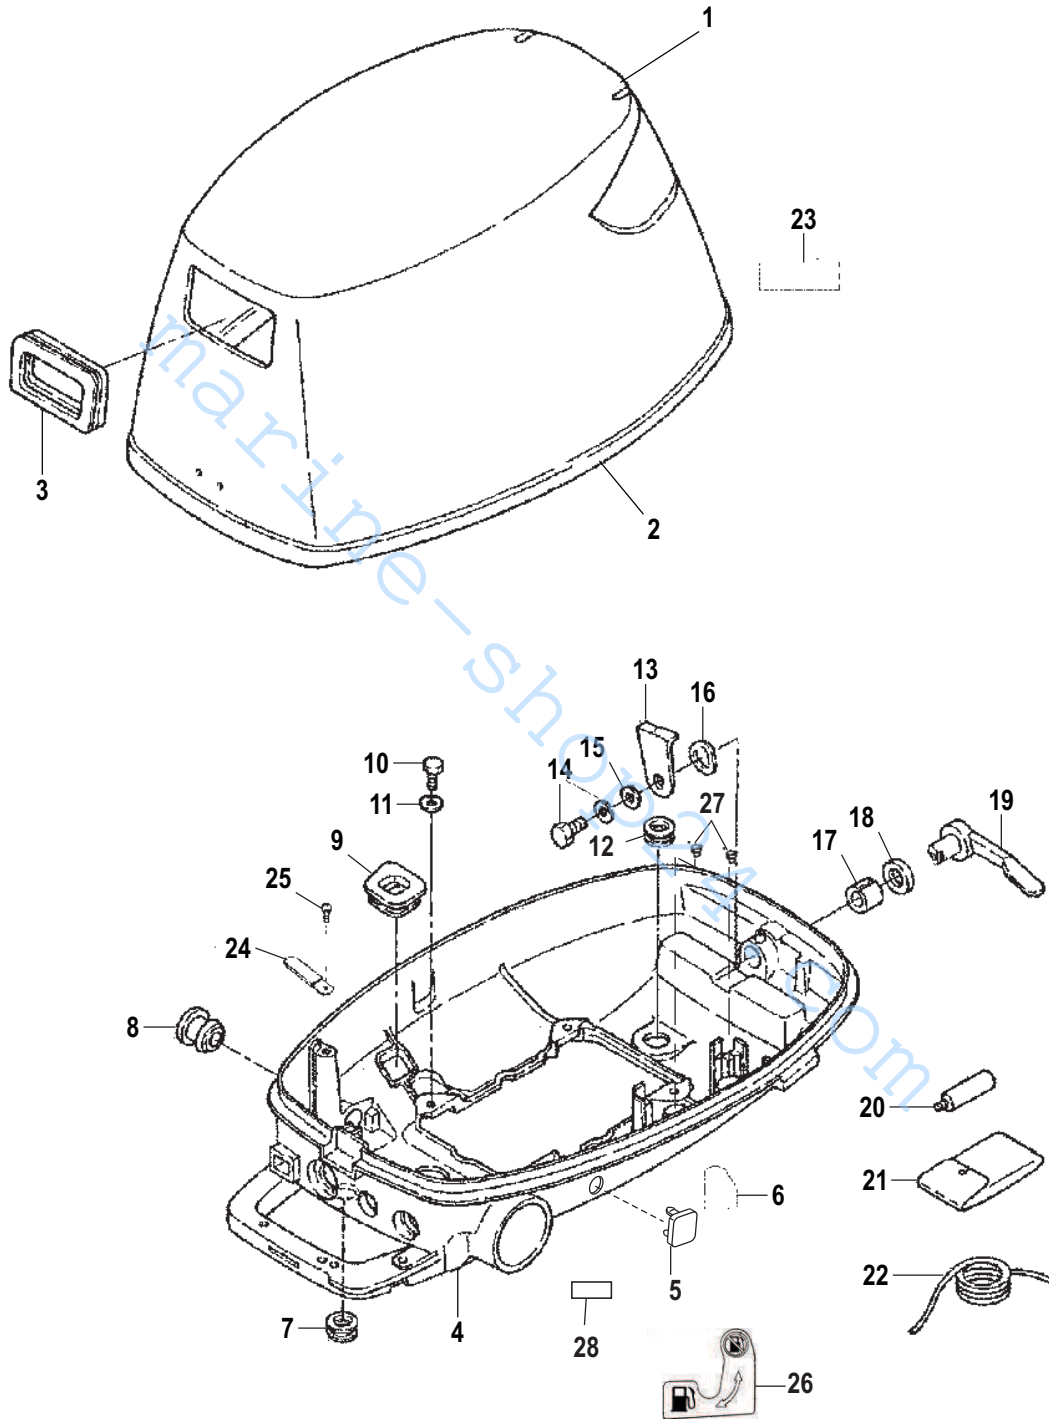

Cowling

14503

Cowling

Ref #	Part Class	Part Number	Description	Comments	Qty	Note
1	0114	803580T1	TOP COWL ASSEMBLY	Black	1	
1	0114	803580T2	TOP COWL ASSEMBLY	Silver	1	
1	0114	803580T4	TOP COWL ASSEMBLY	Black - Use With Integral Fuel Tank	1	
1	0114	803580T5	TOP COWL ASSEMBLY	Silver - Use With Integral Fuel Tank	1	
2	0000	8107512	SEAL		1	
3	0025	162282	SEAL Rubber		1	
4	4000	803578T1	BOTTOM COWL	Use With Integral Fuel Tank	1	
4	4000	803578T02	BOTTOM COWL		1	
5	0000	815037	PLUG		1	
6	0037	879706	DECAL Fuel Lever	Use With Integral Fuel Tank	1	
7	0025	16226	GROMMET		1	
8	0025	16225	GROMMET		1	
9	0025	16231	GROMMET		1	
10	0010	16832	BOLT (M6 x 16)		4	
11	0012	16826	WASHER Stainless Steel		4	
12	0025	953871	GROMMET		1	
13	0000	803579	COVER HOOK		1	
14	0010	162111	BOLT		1	
15	0012	953921	WASHER Stainless Steel		1	
16	0013	16221	WAVE WASHER		1	
17	0023	16220	BUSHING		1	
18	0026	16219	SEAL		1	
19	0000	162181	HOOK LEVER		1	
20	0000	16841A2	FLUSHING ATTACHMENT		1	[1]
21	0091	803581	TOOL KIT		1	
22	0050	16230	SAFETY ROPE		1	
23	0037	804651A06	DECAL EPA Label Information (2006)		1	[2]
23	0037	804651A07	DECAL EPA Label Information (2007)		1	[2]
23	0037	804651A08	DECAL EPA Label Information (2008)		1	[2]
23		NSS	NOT SOLD SEPARATE DECAL, EPA (2009 & Up)	Contact Mercury Marine Warranty Administration for Replacement (Service Bulletin 2009-18)	1	[2]
24	0054	813275	CLAMP		1	
25	0010	8230427	BOLT ASSEMBLY (M6 x 12)		1	
26	0037	8240877	DECAL Fuel Lever		1	
27	0025	885154001	GROMMET		2	
28	0037	8156931	DECAL Fuel Lever Remote Fuel Shut-Off	Use With Integral Fuel Tank	1	
-	0037	803635A06	DECAL SET	Black 4 HP/4 HP Sailpower	1	
-	0037	803634A06	DECAL SET	Black 5 Horsepower	1