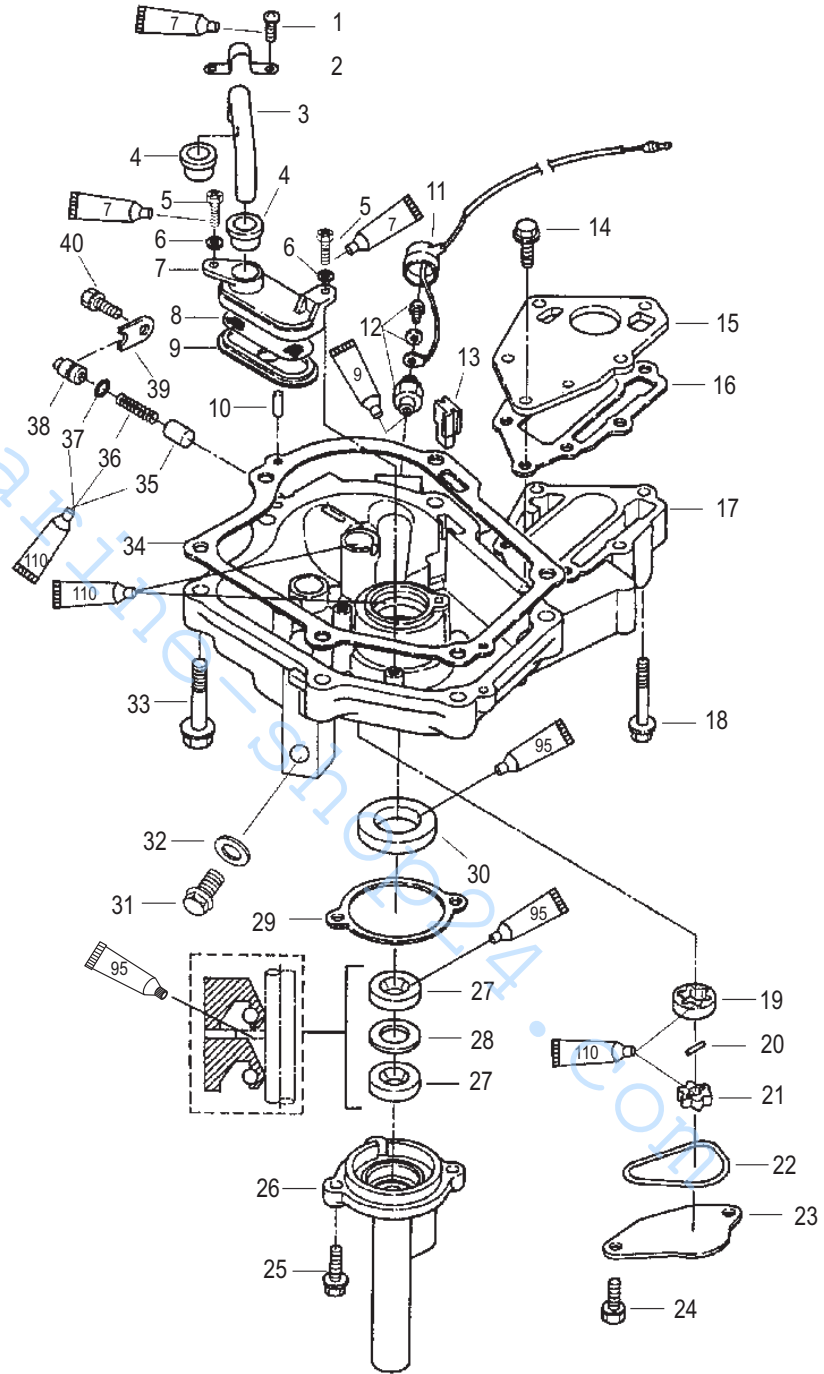

Oil Pan

Ref #	Part Class	Part Number	Description	Comments	Qty	Note
1	0010	82303110	SCREW (M5 x 16)		1	[1]
2	0054	803543	STOPPER		1	[1]
3	0032	952237	TUBING		1	[1]
4	0026	8035202	SEAL		2	[1]
5	0010	855558	SCREW (M5 x 16)		2	[1]
6	0012	160721	WASHER		2	[1]
7	0000	803540	HOUSING Strainer		1	[1]
8	0000	803542	STRAINER		1	[1]
9	0000	803541	CUP		1	[1]
10	0017	16119	PIN Dowel		2	[1]
11	0084	803539	LEAD WIRE		1	
12	0087	803538	SWITCH ASSEMBLY Oil Pressure		1	[1]
13	0025	8035135	GROMMET		1	[1]
14	0010	168305	BOLT (M6 x 20)		3	[1]
15	0000	803532001	PLATE Exhaust		1	[1]
16	0027	803508015	GASKET		1	[2]
17	0000	803531T01	PAN Oil		1	[1]
18	0010	168306	BOLT (M6 x 40)		3	[1]
19	0000	8035331	ROTOR Outer		1	[1]
20	0017	162563	PIN		1	[1]
21	0000	803533	ROTOR Inner		1	[1]
22	0025	803513010	O-RING		1	[2]
23	0000	803534	COVER		1	[1]
24	0010	168287	BOLT (M6 x 16)		2	[1]
25	0010	167051	BOLT (M6 x 20)		2	[1]
26	0000	8150162	HOUSING		1	[1]
27	0026	16703	SEAL Oil		2	[1]
28	0023	815018	SPACER		1	[1]
29	0027	16704	GASKET		1	[1]
30	0026	8537077	SEAL Oil		1	[1]
31	0010	8035096	BOLT		1	[1]
32	0012	8035161	WASHER		1	[1]
33	0010	8150685	BOLT (M8 x 40)		6	[1]
34	0027	803508014	GASKET		1	[2]
35	0000	803535	CONTROL PLUNGER		1	[1]
36	0024	8035541	SPRING		1	[1]
37	0025	168231	O-RING		1	[3]
38	0000	803536	SEAT		1	[1]
39	0000	803537	COVER		1	[1]
40	0010	168287	BOLT (M6 x 16)		1	[1]
-	0027	803508T06	GASKET SET Powerhead		1	
-	0000	804797T06	POWERHEAD ASSEMBLY		1	

PART NOTES:

1. [1] - COMPONENT OF POWERHEAD 804797T06
   [2] - COMPONENT OF ENGINE/POWERHEAD GASKET SET 803508T06
   COMPONENT OF POWERHEAD 804797T06

Oil Pan

8135