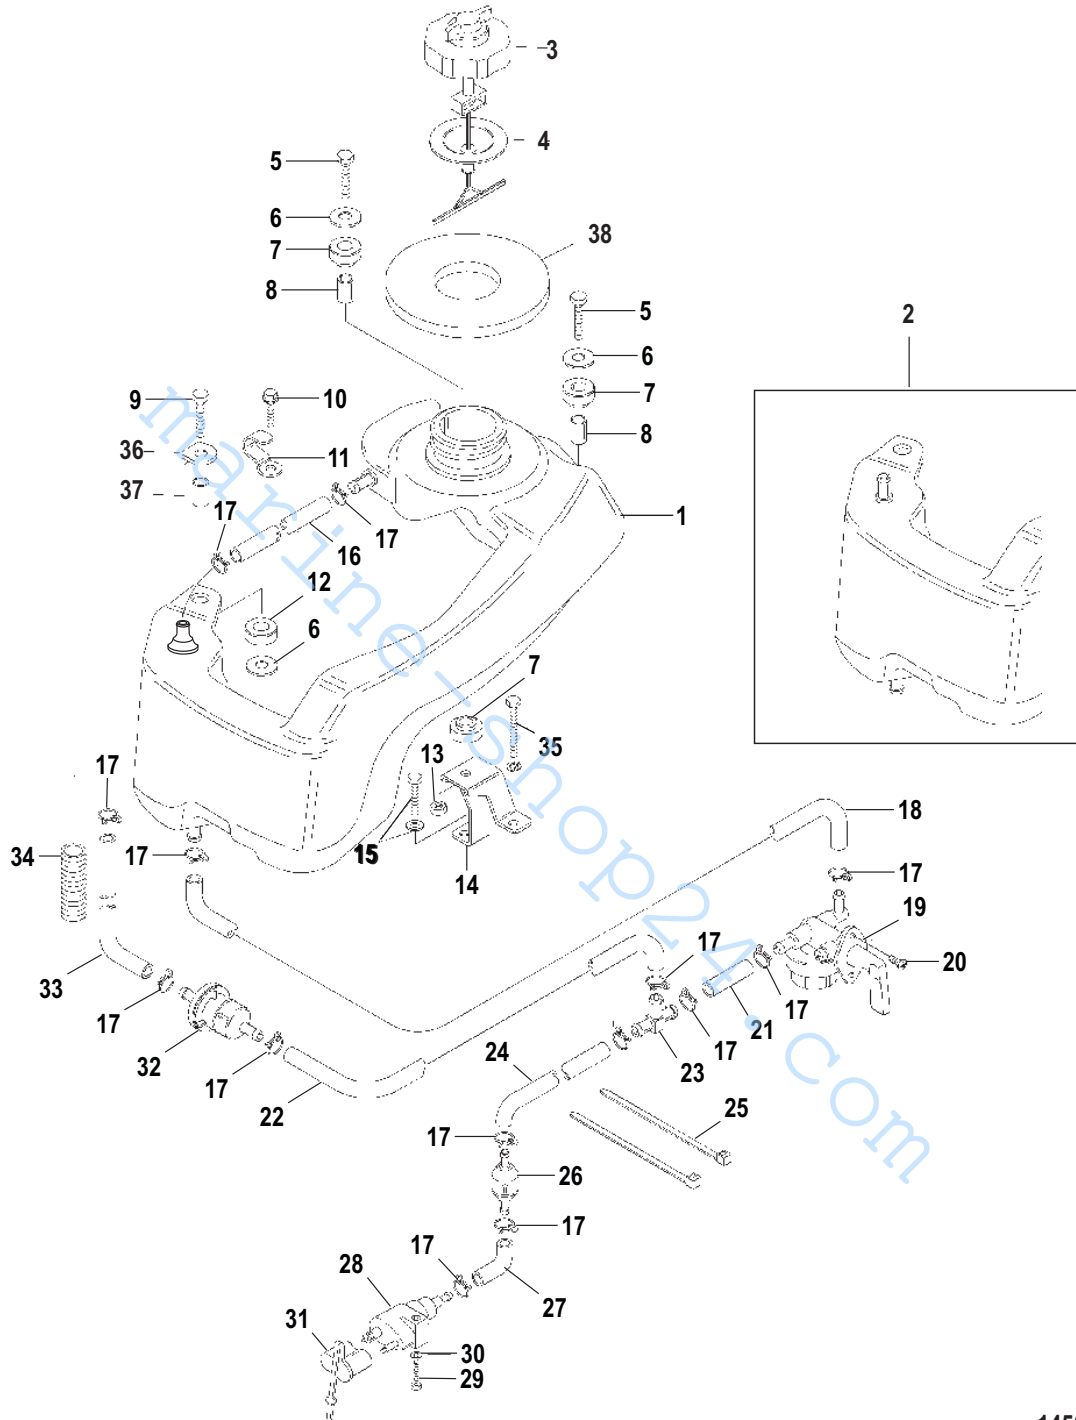

Integral Fuel Tank 4 Horsepower

14504

Integral Fuel Tank 4 Horsepower

Ref #	Part Class	Part Number	Description	Comments	Qty	Note
1	1265	889246T45	TANK ASSEMBLY Fuel	Design II	1	
2	1258	878355A1	TANK ASSEMBLY Fuel	Design I	1	
2	1258	878355A2	TANK ASSEMBLY Fuel	Bodensee	1	
3	0036	878352A1	CAP ASSEMBLY Fuel		1	
3	0036	878352A2	CAP ASSEMBLY Fuel	Bodensee	1	
4	0027	878353	GASKET		1	
5	0010	4000330	SCREW (M6 x 25)		2	
6	0012	161404	WASHER		4	
7	0023	8537437	MOUNT Rubber		4	
8	0023	8537154	SPACER		2	
9	0010	16705	BOLT		1	
10	0010	878388	SCREW Stainless Steel		1	
11	0054	813275	CLAMP		1	
12	0025	881305	MOUNT Rubber		1	
13	0011	400212	NUT (M6) Stainless Steel		AR	
14	0000	878350	BRACKET		1	
15	0010	823042060	BOLT		1	
16	0032	953949	LINE Fuel (1000 mm) Cut to 9.875 Inches		1	
17	0054	95395	CLIP Stainless Steel		14	
18	0032	953949	LINE Fuel (1000 mm) Cut to 14.00 Inches		1	
19	0022	878387	FUEL COCK ASSEMBLY		1	
20	0010	815046	SCREW Stainless Steel		2	
21	0032	953949	LINE Fuel (1000 mm) Cut to 1.375 Inches		1	
22	0032	953949	LINE Fuel (1000 mm) Cut to 8.50 Inches		1	
23	0022	73318	TEE Plastic		1	
24	0032	953949	LINE Fuel (1000 mm) Cut to 5.25 Inches		1	
25	0054	816311T	TIE STRAP (8.00 Inches)		2	
26	0022	815048	CONNECTOR Plastic		1	
27	0032	815049	HOSE Rubber 1.75 Inch		1	
28	0022	15781A5	CONNECTOR Fuel - Brass		1	
29	0010	4000333	SCREW (M6 x 40)		1	
30	0012	16826	WASHER Stainless Steel		1	
31	0000	878311	CAP		1	
32	0035	16248	FILTER Fuel		1	
33	0032	17668	HOSE 7.125 Inch		1	
34	0023	8797051	SLEEVE		1	
35	0010	82304235	BOLT (M6 x 45) (M6 x 45)		1	
36	0000	881306	PLATE		1	
37	0023	881307	SPACER		1	
38	0026	878354	SEAL		1