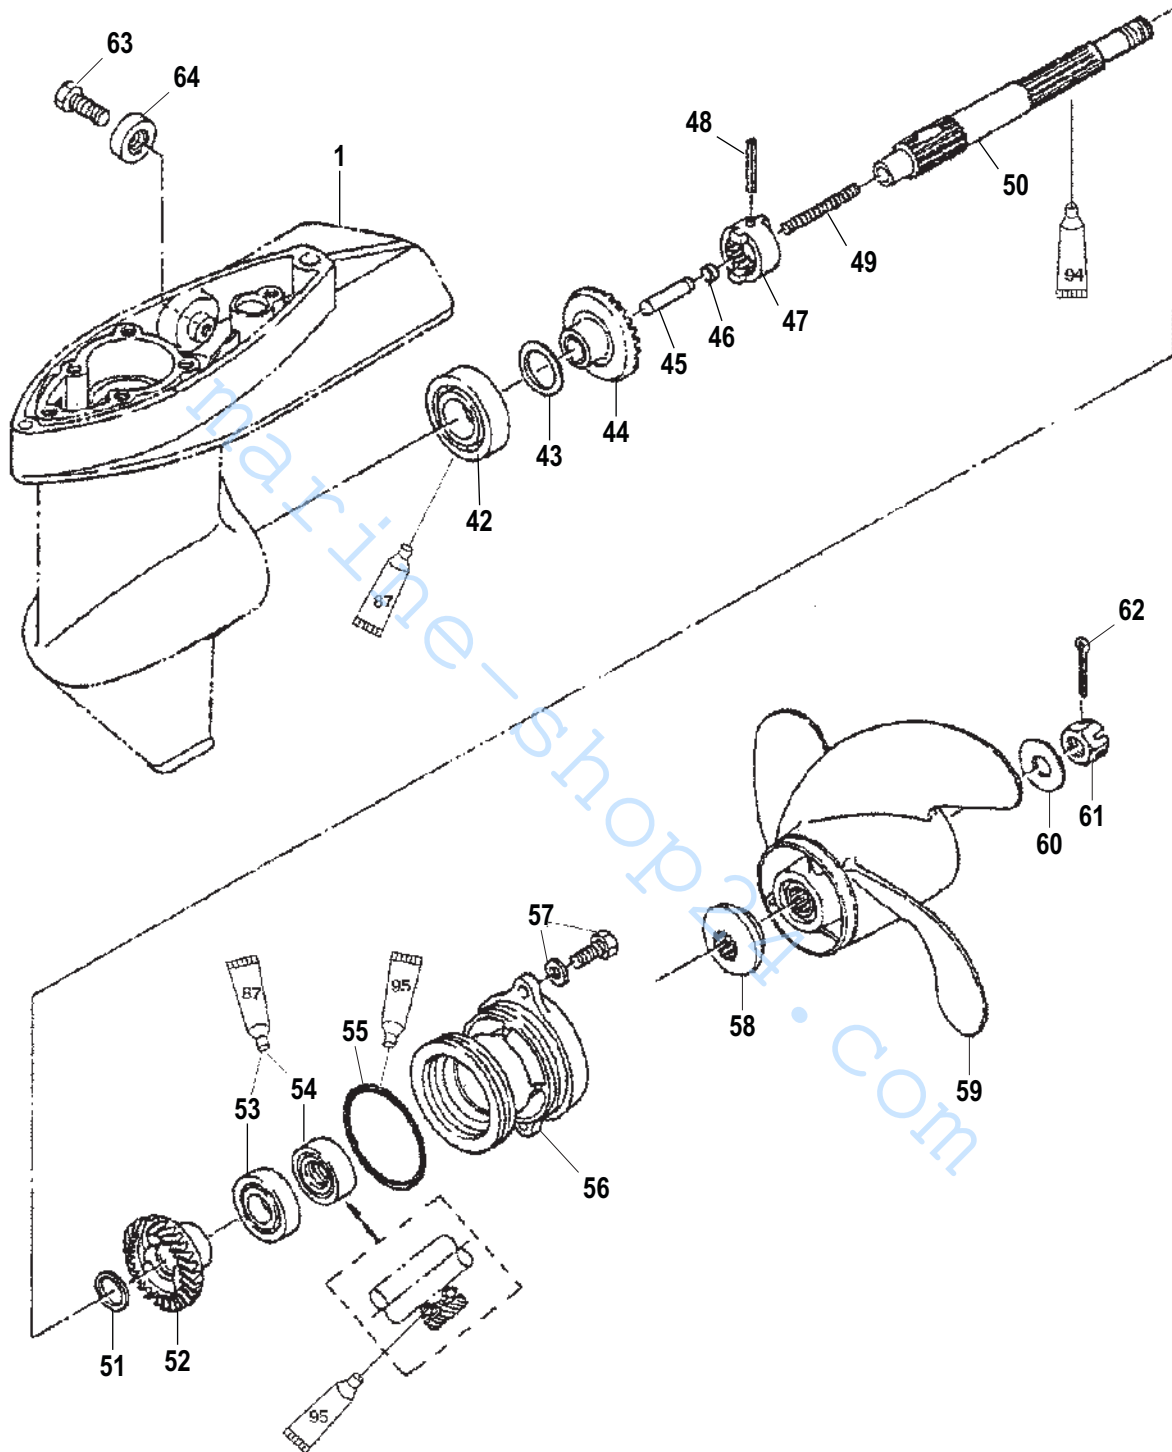

Gear Housing Propeller Shaft

1620

Gear Housing Propeller Shaft

Ref #	Part Class	Part Number	Description	Comments	Qty	Note
-	1668	825132T15	GEAR HOUSING ASSEMBLY Complete	Short	1	
-	1668	825132T16	GEAR HOUSING ASSEMBLY Complete	Long	1	
-	1668	9621T5	GEAR HOUSING ASSEMBLY Complete	Sailpower/Sailmate	1	
1	1668	825132T17	GEAR HOUSING ASSEMBLY		1	
1	1668	9621T6	GEAR HOUSING ASSEMBLY Basic	Sailpower/Sailmate	1	
42	0030	16128	BEARING Ball		1	
43	0015	16141	SHIM (0.1)		AR	
43	0015	813277	SHIM (0.15)		AR	
44	0043	812944	GEAR		1	
45	0000	16152	FOLLOWER Cam		1	
46	0000	16153	RETAINER		1	
47	0052	812946	CLUTCH		1	
48	0017	16150	PIN Clutch		1	
49	0024	17667	SPRING		1	
50	0044	195133	PROPELLER SHAFT		1	
51	0012	16140	WASHER		1	
52	0043	8129451	GEAR Reverse		1	
53	0030	16132	BEARING Ball		1	
54	0026	16130	SEAL Oil		1	[1]
55	0025	16131	O-RING		1	[1]
56	0000	825118T	HOUSING		1	
57	0010	8230424	BOLT		2	
58	0000	16145Q01	THRUST WASHER		1	
59	0048	16144	PROPELLER	6 Pitch	OPT	
59	0048	812951A1	PROPELLER	6 Pitch - Sailboat	OPT	
59	0048	812949002	PROPELLER	7 Pitch - 4 Horsepower - Standard	1	
59	0048	812950002	PROPELLER	8 Pitch - 5/6 Horsepower - Standard	1	
59	0048	812950A1	PROPELLER	9 Pitch	OPT	
60	0012	16146	WASHER		1	[2]
61	0011	16147	PROP NUT		1	[3]
62	0018	815026	COTTER PIN		1	[4]
63	0010	16832	BOLT (M6 x 16)		1	
64	0097	875208	ANODE (Square)		1	
64	0097	823912	ANODE (Round)		1	
-	0027	95220A2	SEAL KIT Gear Housing		1	

PART NOTES:

1. [1] - COMPONENT OF GEAR HOUSING SEAL KIT 95220A 2
2. [2] - Alternate part numbers:
   16146Service Part
   16146QQS