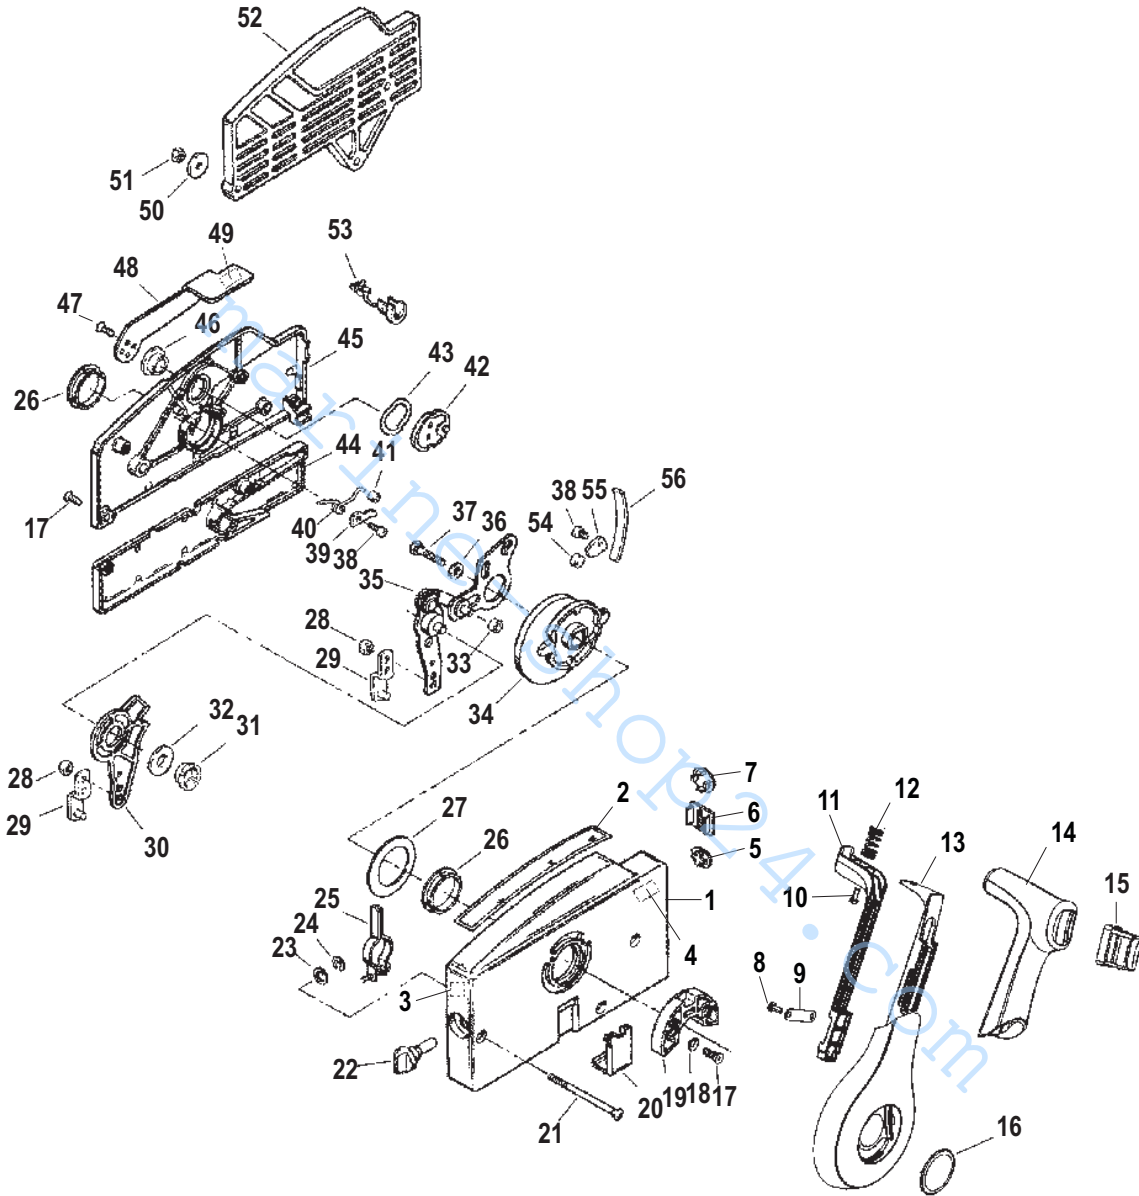

Remote Control 4000 Side Mount

1703

Remote Control 4000 Side Mount

Ref #	Part Class	Part Number	Description	Comments	Qty	Note
-	0000	881170A8	REMOTE CONTROL Manual Start - Non Power Trim	No Ignition Switch	1	
1		NSS	NOT SOLD SEPARATE Housing-Front		1	
2		NSS	NOT SOLD SEPARATE Decal-F-N-R		1	
3		NSS	NOT SOLD SEPARATE Decal-Throttle Friction		1	
4		NSS	NOT SOLD SEPARATE Decal-Run/Off		1	
5	0019	89774	PLUG Key Switch Hole		1	
6	0000	17192	PLUG Stop Switch Hole		1	
7	0000	17191	PLUG Wire Harness Hole		1	
8	0010	4005685	SCREW (M4 x 10)		2	
9	0000	16921	BRACKET Lock Bar Support		1	
10	0010	87775510	SCREW (M4 x 10)		1	
11	0000	881138	LOCK BAR Red		1	
12	0024	16924	SPRING		1	
13	0000	881148T04	HANDLE KIT		1	
14	0000	8811411	GRIP		1	
15	0000	881146	PLUG		1	
16	0000	881137A1	CAP/DECAL ASSEMBLY		1	
17	0010	40118107	SCREW (M5 x 18)		7	
18	0013	16923	LOCKWASHER External		2	
19	0000	16899	HOLDER Neutral Lock		1	
20	0000	16917	COVER		1	
21	0010	40116110	SCREW (M6 x 110)		3	
22	0000	881145	KNOB Throttle Friction		1	
23	0012	16896	WASHER		1	
24	0053	13194	RING Retaining		1	
25	0000	16895	ARM ASSEMBLY Brake		1	
26	0023	16875	BEARING (1.750 Inside Diameter)		2	
27	0012	16874	WASHER		1	
28	0011	401385	NUT (M5) Stainless Steel		2	
29	0054	85899A1	CLIP ASSEMBLY		2	
30		NSS	NOT SOLD SEPARATE Gear Shift Assembly		1	
31	0023	16868	BEARING (.750 Inside Diameter)		1	
32	0012	16870	WASHER		1	
33	0000	16873	ROLLER Cam		1	
34		NSS	NOT SOLD SEPARATE Drive Gear		1	
35		NSS	NOT SOLD SEPARATE Plate/Stud Assembly		1	
36	0012	12038	WASHER		1	
37	0010	4007154	SCREW (M8 x 30)		1	
38	0010	4005683	SCREW (M4 x 6)		2	
39	0000	16886	CLIP		1	

Remote Control 4000 Side Mount