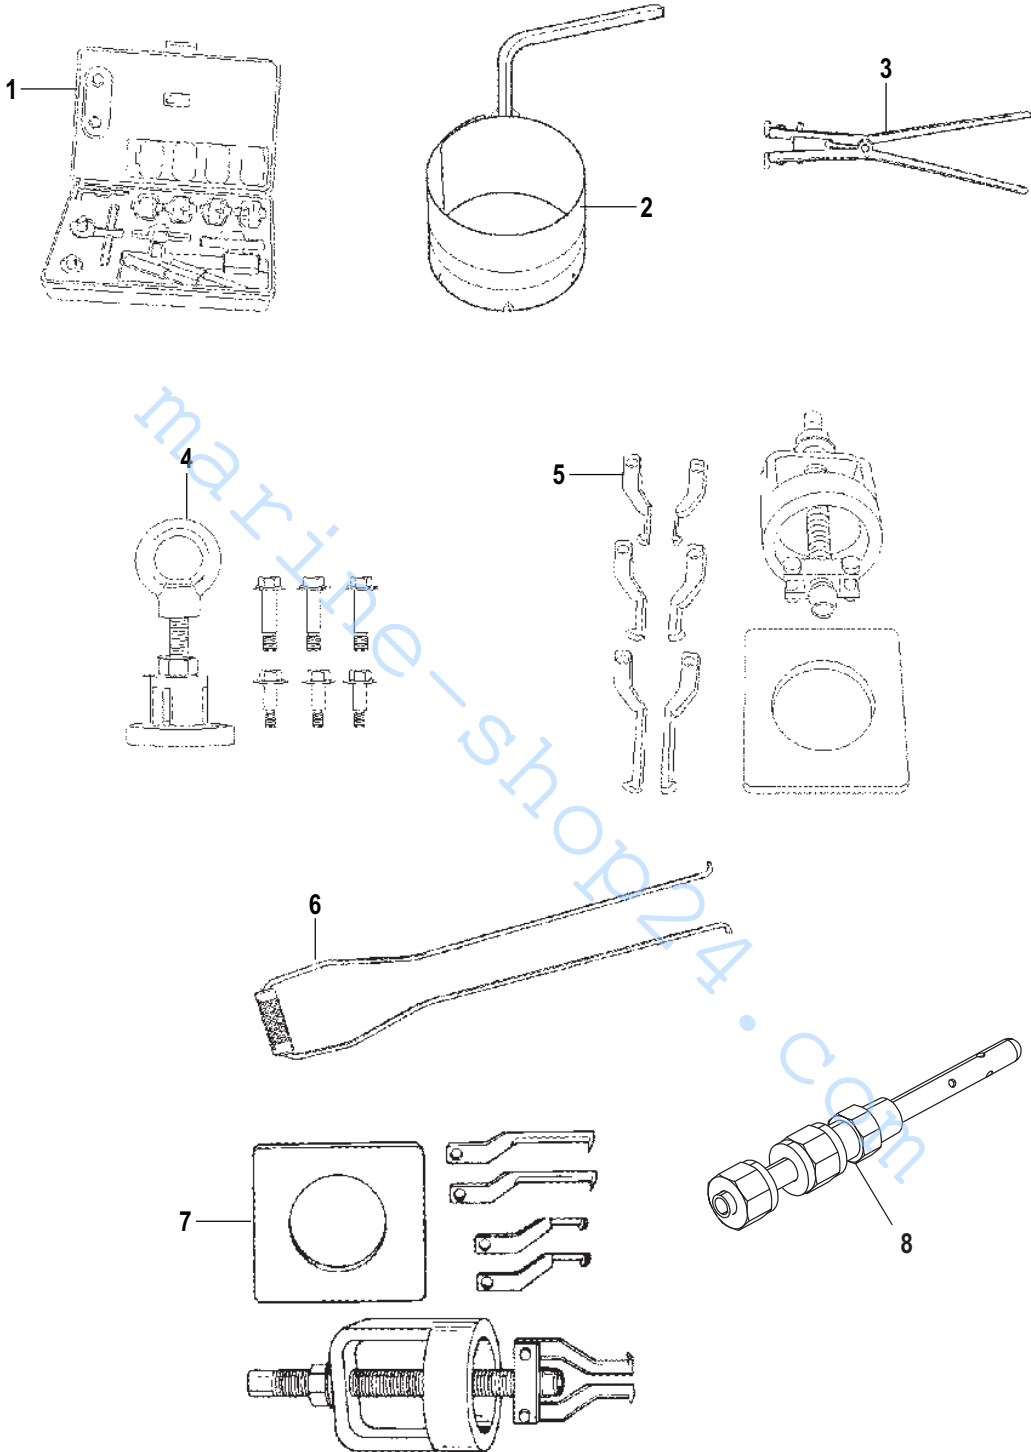

Special Tools

2559

Special Tools

Ref #	Part Class	Part Number	Description	Comments	Qty	Note
1		NSS	NOT SOLD SEPARATE Valve Seat Cutter Kit - Obtain Locally		1	
2	0000	FT2997	COMPRESSOR TOOL Piston Ring		1	
3	0091	24697	EXPANDER TOOL Piston Ring		1	
4	0091	83164M	FLYWHEEL PULLER		1	
5	0091	83165T	PULLER ASSEMBLY		1	
6	0091	27780	PULLER		1	
7	0091	83165T	PULLER ASSEMBLY		1	
-	0091	805747A04	TOOL Claws		1	
8	0091	883766	EMISSION PROBE	International	1	

marine-shop24.com