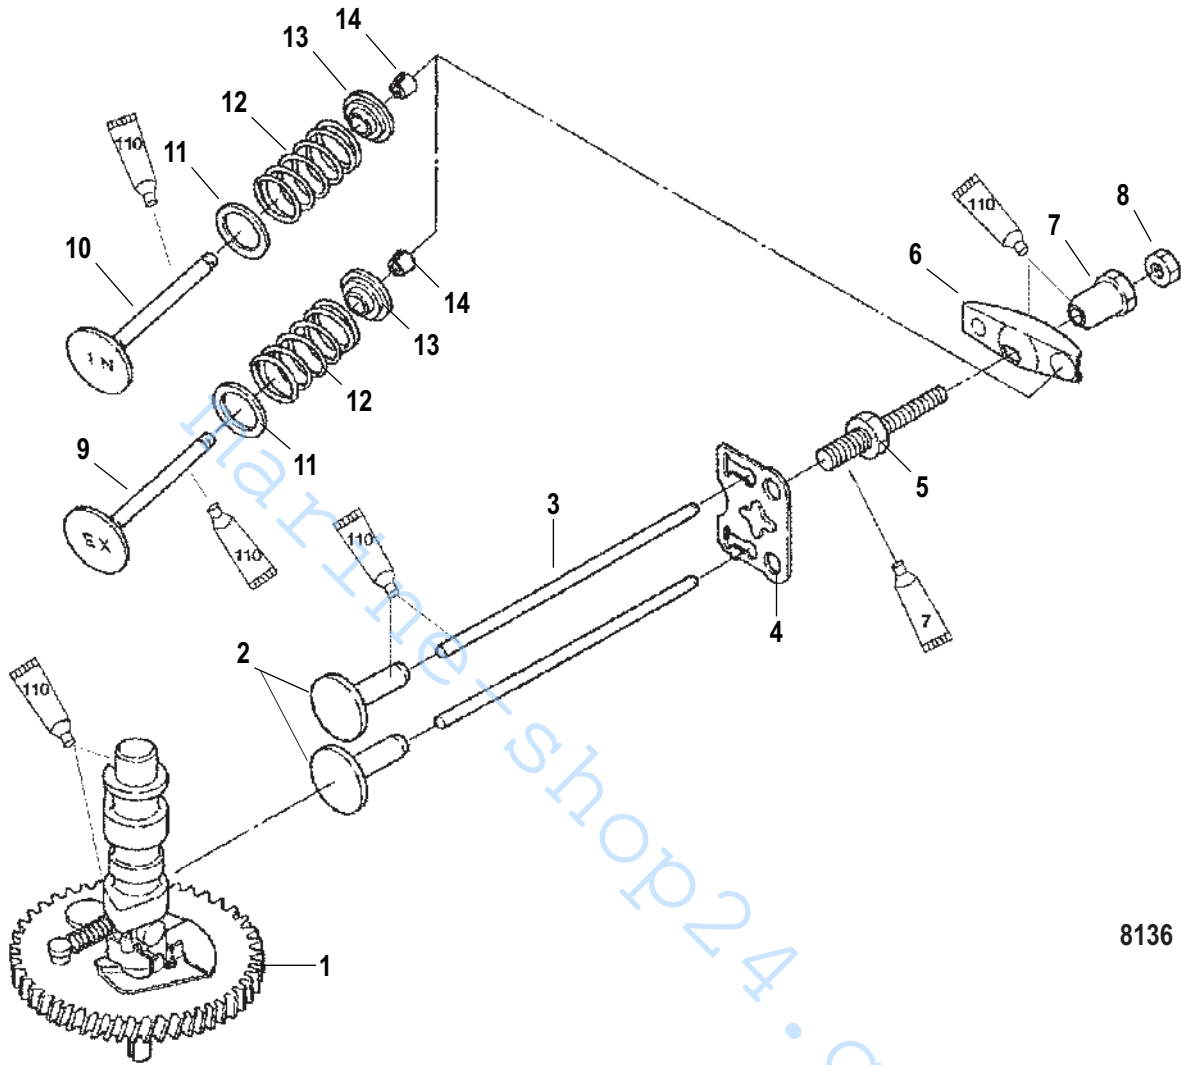

Intake/Exhaust Valves

8136

Intake/Exhaust Valves

Ref #	Part Class	Part Number	Description	Comments	Qty	Note
1	0402	803545T2	CAMSHAFT		1	[1]
2	0000	803546	LIFTER		2	[1]
3	0000	803547	PUSH ROD		2	[1]
4	0000	803548	PLATE		1	[1]
5	0010	8035097	BOLT		2	[1]
6	0000	803549	ROCKER ARM		2	[1]
7	0000	803550	PIVOT		2	[1]
8	0011	803551	NUT		2	[1]
9	0000	803553T	VALVE Exhaust		1	[1]
10	0000	803552T	VALVE Intake		1	[1]
11	0000	803598	SEAT		2	[1]
12	0024	8035544	SPRING		2	[1]
13	0000	803555	RETAINER		2	[1]
14	0028	803556	KEEPER Valve		4	[1]
-	0000	804797T06	POWERHEAD ASSEMBLY		1	

PART NOTES:

[1] - COMPONENT OF POWERHEAD 804797T06