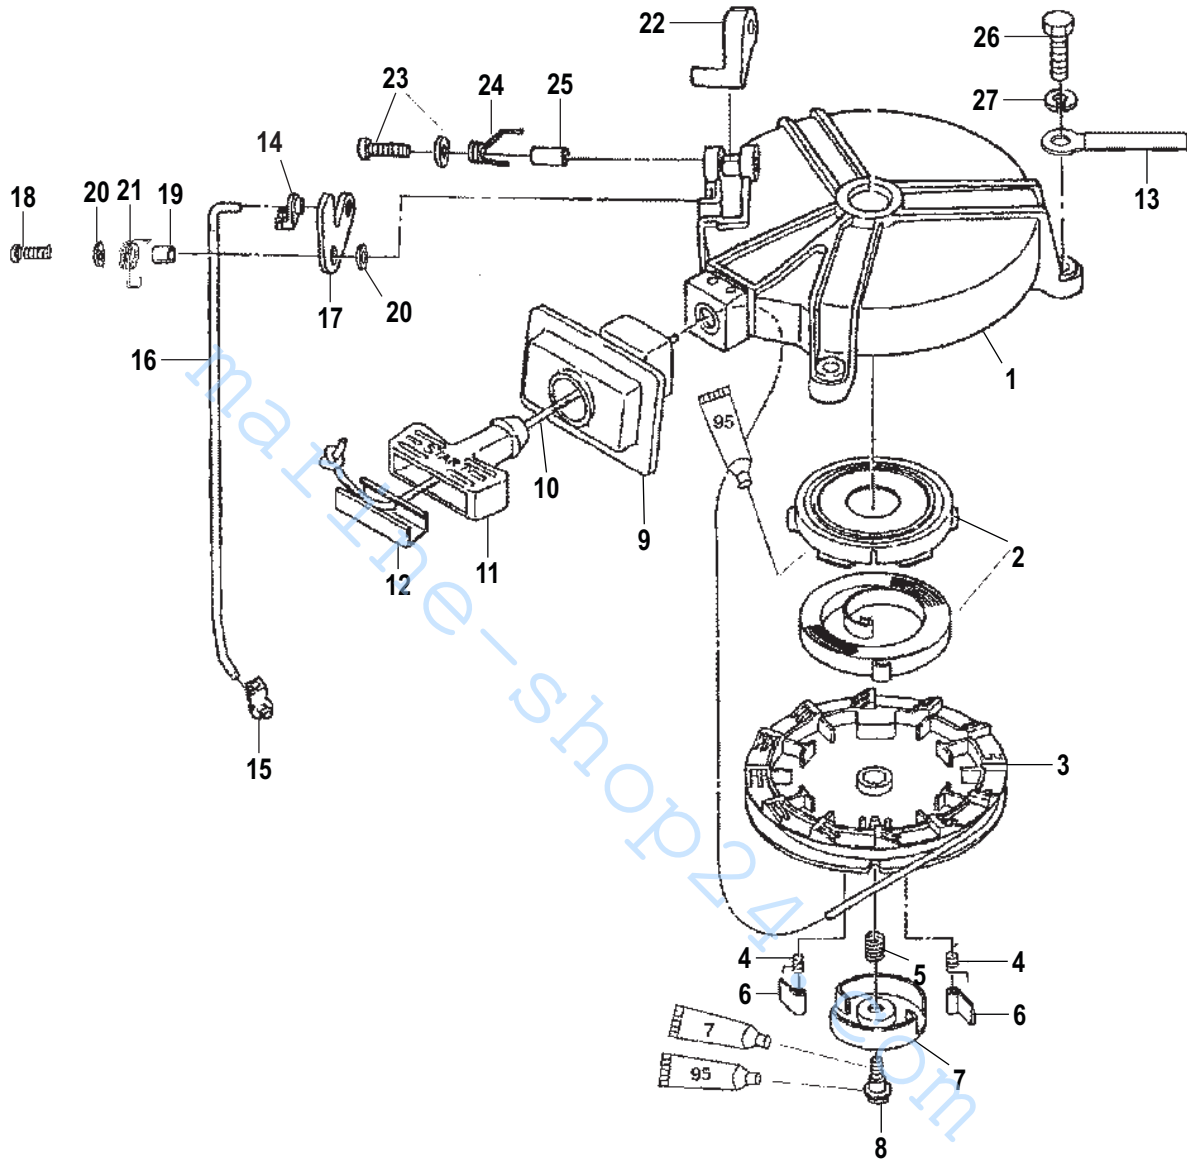

Recoil Starter

14507

Recoil Starter

Ref #	Part Class	Part Number	Description	Comments	Qty	Note
-	0000	803576T02	STARTER ASSEMBLY Recoil		1	
1	0000	812632002	HOUSING Starter		1	
2	0024	812645T10	SPRING SET Starter		1	
3	0000	812633002	SHEEVE Starter		1	
4	0024	812634003	SPRING Return		2	
5	0024	812636001	SPRING		1	
6	0000	812635002	RATCHET		2	
7	0000	812638001	FRICTION PLATE		1	
8	0010	812637001	BOLT		1	
9	0000	16110004	PLATE Seal		1	
10	0050	12066Q9	ROPE		1	[1]
11	0000	804363001	HANDLE Starter		1	
12	0000	853755001	ROPE ANCHOR		1	
13	0054	95306	CLAMP		1	
14	0000	17643002	SNAP Link Rod		1	
15	0000	176431	SNAP Link Rod		1	
16	0000	803577	LOCK ROD Starter		1	
17	0000	812643002	CAM Starter Lock		1	
18	0010	855544	SCREW ASSEMBLY		1	
19	0023	855545001	COLLAR		1	
20	0012	16826	WASHER Stainless Steel		2	
21	0024	804366001	SPRING Starter Lock Cam		1	
22	0000	17634001	LOCK Starter		1	
23	0010	8555449	SCREW ASSEMBLY		1	
24	0024	812645007	SPRING		1	
25	0023	17637001	COLLAR		1	
26	0010	810755	SCREW		3	
27	0013	400256	LOCKWASHER (M6)		3	
-	0037	898103193	DECAL Interference		1	

PART NOTES:

1. [1] - Alternate part numbers:
   12066Q 9QS
   12066T 9MPP